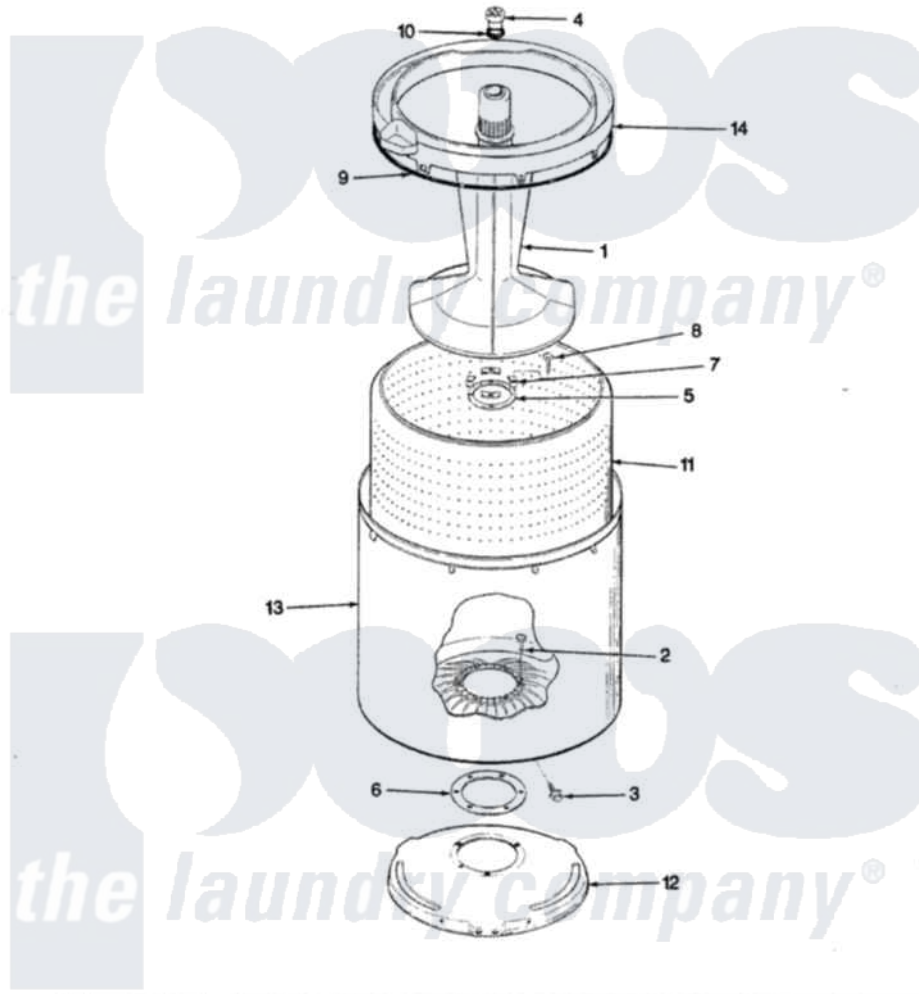

Crosley CW18P2AC 04 - TUB

SECTION: TUB
MODEL: CW18P2C

Issue Date: 2/91

Crosley Residential Crosley CW18P2AC Washer Parts Parts Diagram 04 - TUB
Click on the part number to view part

Item	Original Part Number	Replaced By	Status	Part Description
1	35-2456	33-4352		Agitator
2	35-2062	21001063		Screw, Shoulder
3	25-7914	22002933		Screw
4	33-6241			Cap
5	35-2060			Seal, Tub To Housing
6	35-2061			Gasket, Tub To Housing
7	35-8799		Not Available	REINFORCEMENT PLATE
8	25-7783	4356852		Screw
9	35-2328			Seal, Tub Top
10	25-7330			Rubber Washer
11	35-2508		Not Available	BASKET WHITE
12	35-2023			Tub Support
13	35-2262		Not Available	SHIELD, TUB TOP
"	35-2038			Tub
14	35-2035			Top, Tub