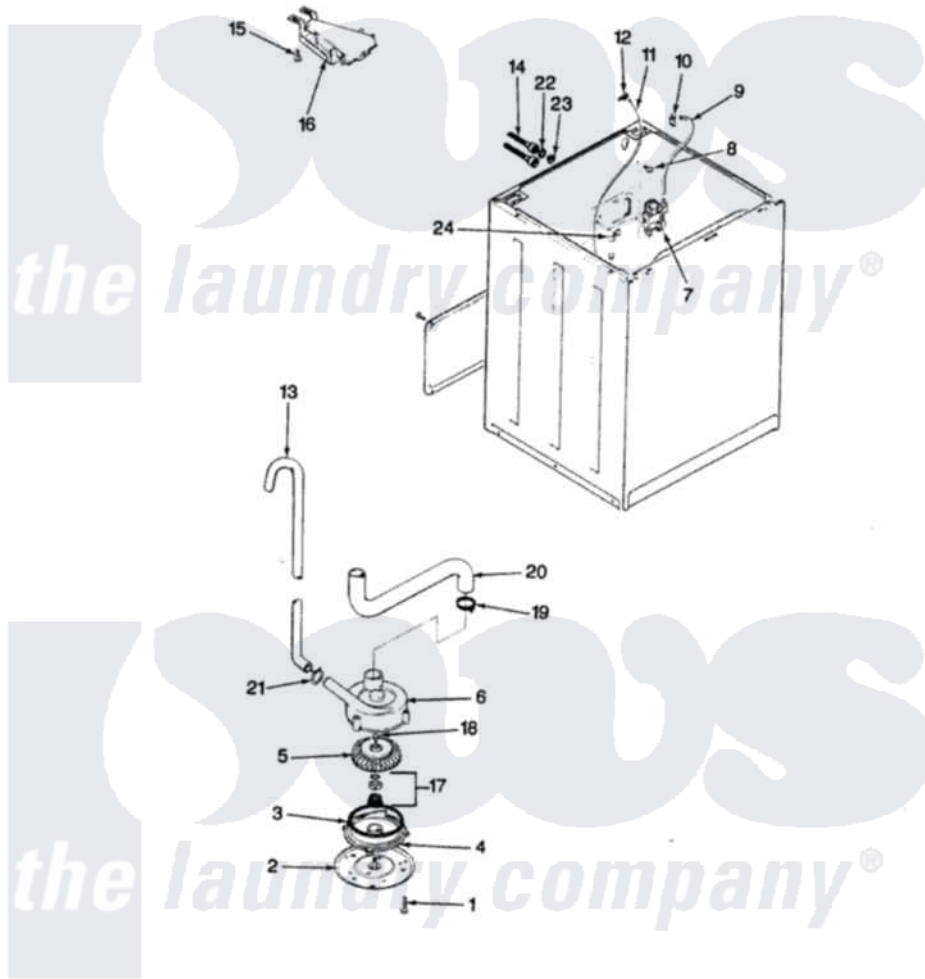

Crosley CW18P2AC 05 - WATER CARRYING

SECTION: WATER CARRYING & PUMP ASSEMBLY
 MODEL: CW18P2C

Issue Date: 2/91

Crosley [Residential Crosley CW18P2AC Washer Parts](#) Parts Diagram 05 - WATER CARRYING
 Click on the part number to view part

Item	Original Part Number	Replaced By	Status	Part Description
1	25-7405	3196164		Screw
2	33-6035		Not Available	PLATE & PULLEY ASSY.
3	33-6032			Gasket
4	35-2058			Base, Pump
5	35-2057	35-6465		Pump Assem
6	35-2099	35-6465		Pump Assem
"	35-2056		Not Available	HOUSING, PUMP
7	25-7220			Clip, Cabinet Top
"	33-7044	35-2374N		Valve, Water
8	25-7867	596669		Clamp, Manifold
9	35-0541		Not Available	WATR INLET HOSE
10	25-7866	489503		Clamp
11	35-2321	21001748		Hose, Pressure Switch
"	35-2261		Not Available	PAD, PRESSURE SWITCH HOSE
12	33-6099			Clamp
13	33-9436	211704		Hose, Drain

14	33-7046	89503	Hose-Inlet
"	35-0873	76313	Hosefill
15	25-3092	90767	Screw, 8A X 3/8 HeX Washer Head Tapping
16	35-2051	21001760	Flume Assembly / Water Diverter
17	35-0707		Seal, Seat And "O" Ring
18	25-7894	W10001180	Screw
19	33-6069	Not Available	BODY ASSY
20	35-2131	Not Available	HOSE, SUMP TO PUMP
21	25-7080	285655	Clamp, Hose
22	25-7048		Washer
23	33-7313	33-4264N	Strainer And Washer Kit
24	33-6099		Clamp