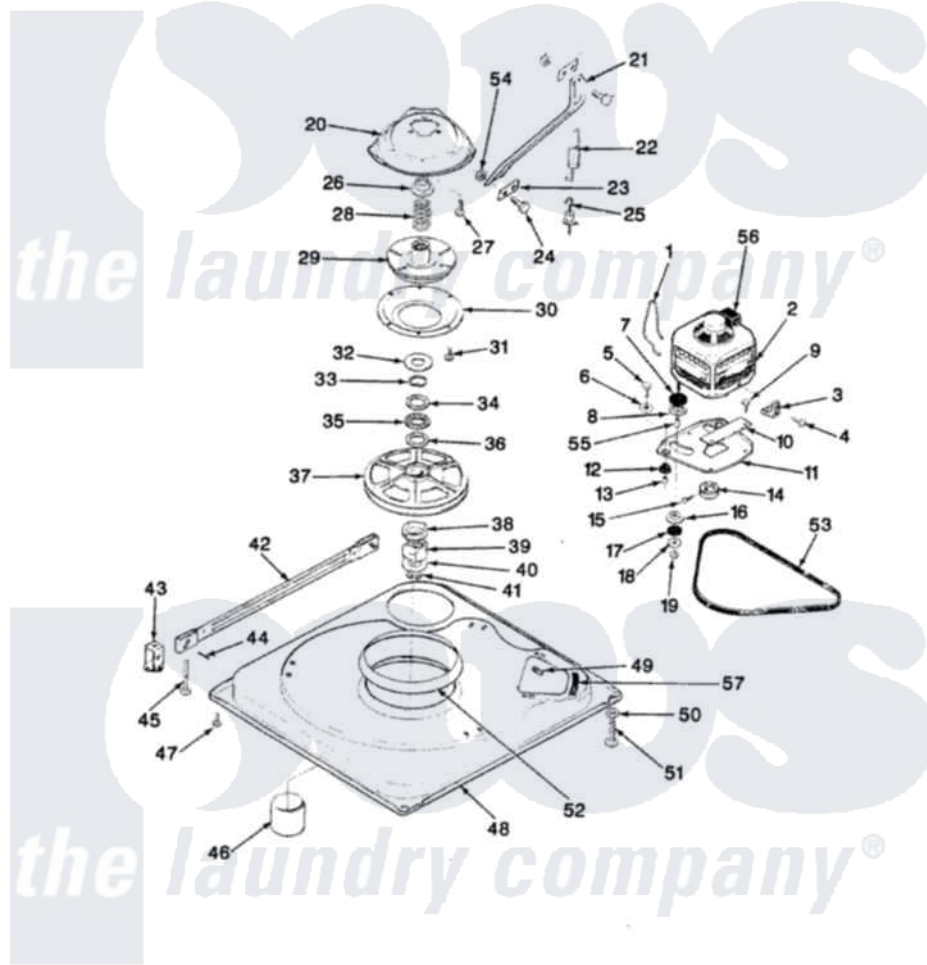

# Crosley CW18P2H 01 - BASE & DRIVE

SECTION: BASE & DRIVE  
MODEL: CW18P2

Issue Date: 2/91

Crosley Residential Crosley CW18P2H Washer Parts Parts Diagram 01 - BASE & DRIVE  
Click on the part number to view part

Item	Original Part Number	Replaced By	Status	Part Description
1	<a href="#">35-0235</a>			Spring, Motor Pivot
2	LA-2002		Not Available	MOTOR KIT
"	35-2214		Not Available	MOTOR
3	<a href="#">33-9945</a>			Slide, Foot
4	25-7418	<a href="#">33001178</a>		Back, Tumbler
5	25-7833	<a href="#">21001977</a>		Screw
6	<a href="#">25-7834</a>			Washer, Motor/Base Screw
7	<a href="#">33-9946</a>			Isolator, Motor
8	33-9944	<a href="#">35-3570</a>		Washer, Motor Pivot
9	25-3083	<a href="#">212951</a>		Screw, No.6-32 X 1/4 Inch
10	33-9947		Not Available	DBL.PIVOT SLIDE
11	35-2810	<a href="#">21001783</a>		Plate And Screw Assembly
12	33-9941	<a href="#">35-3646</a>		Isolator, Motor Plate
13	<a href="#">25-7831</a>			Spacer, Mounting
14	35-2124	<a href="#">W10143344</a>		Pulley
15	<a href="#">25-7117</a>			Set Screw