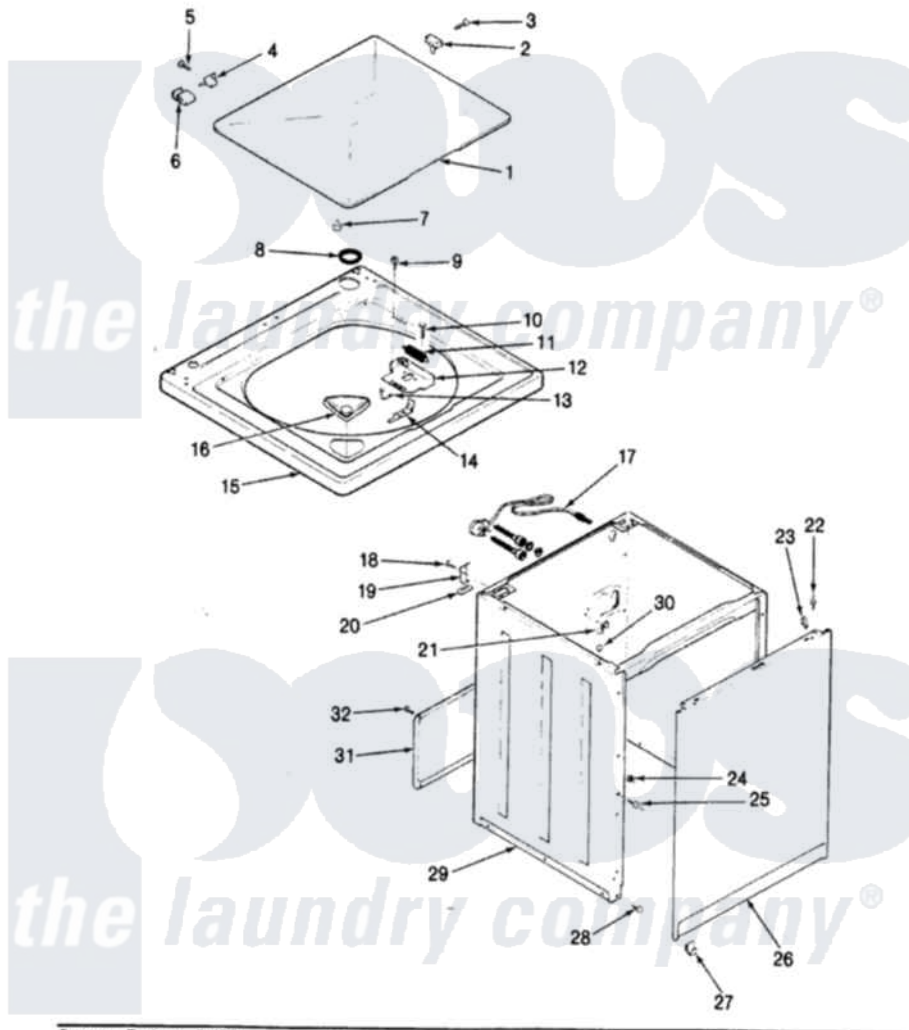

Crosley CW18P2H 05 - EXTERIOR

SECTION: EXTERIOR

MODEL: CW18P2

Issue Date: 2/91

Crosley [Residential Crosley CW18P2H Washer Parts](#) Parts Diagram 05 - EXTERIOR

[Click on the part number to view part](#)

Item	Original Part Number	Replaced By	Status	Part Description
1	35-0581			Bumper, Door
"	35-2103-25		Not Available	CLOTHES DOOR
2	25-7436			Nylite Washer
"	43-0057			Actuator, Door Switch
3	25-7438			Screw
4	33-6957			Hinge Pad
"	25-7086	Y0308025		Washer, Stainless Steel
5	25-7455	99002757		Screw
6	33-6956			Hinge
7	25-7455	99002757		Screw
8	35-2063			Bushing, Insulator
"	35-2064			Bushing, Insulating
9	25-7463	7101P012-60		Screw
10	25-7940		Not Available	SCREW
11	35-2814	12001187		Kit, Lid Switch Assembly
12	25-7436			Nylite Washer

"	25-7463	7101P012-60	Screw
"	35-2795	12001187	Kit, Lid Switch Assembly
13	25-7878		Clip
14	35-2805	12001187	Kit, Lid Switch Assembly
15	35-2071-25		Not Available
			CABINET TOP
16	25-7733	681414	Screw, 10AB X 1/2
17	35-0680		Not Available
			CORD, POWER
18	25-7893		Screw
19	33-7450	35-2846	Hinge, Cabinet Top
20	33-0930		Pad, Top Hinge
21	33-6099		Clamp
22	53-0643		Pin, Locator
23	34-9701		Guide, Cabinet
24	25-0224	3400029	Nut, Adapter Plate
25	53-0643		Pin, Locator
26	25-7732	681414	Screw, 10AB X 1/2
"	35-2084-25		Not Available
			PANEL, FRONT
27	53-0120		Clip, Front Panel
28	33-2653		Bumper, Cabinet
29	35-2106-25		Not Available
			CABINET ASSY. (HW)
30	33-2653		Bumper, Cabinet
31	35-2108	21001871	Cabinet
32	25-7086	Y0308025	Washer, Stainless Steel
NI	33-8057		Not Available
			PLASTIC NUT
"	33-8058		Not Available
			SPEEDNUT
"	25-6109		Screw
"	34-9701		Guide, Cabinet
"	25-7285		Clip