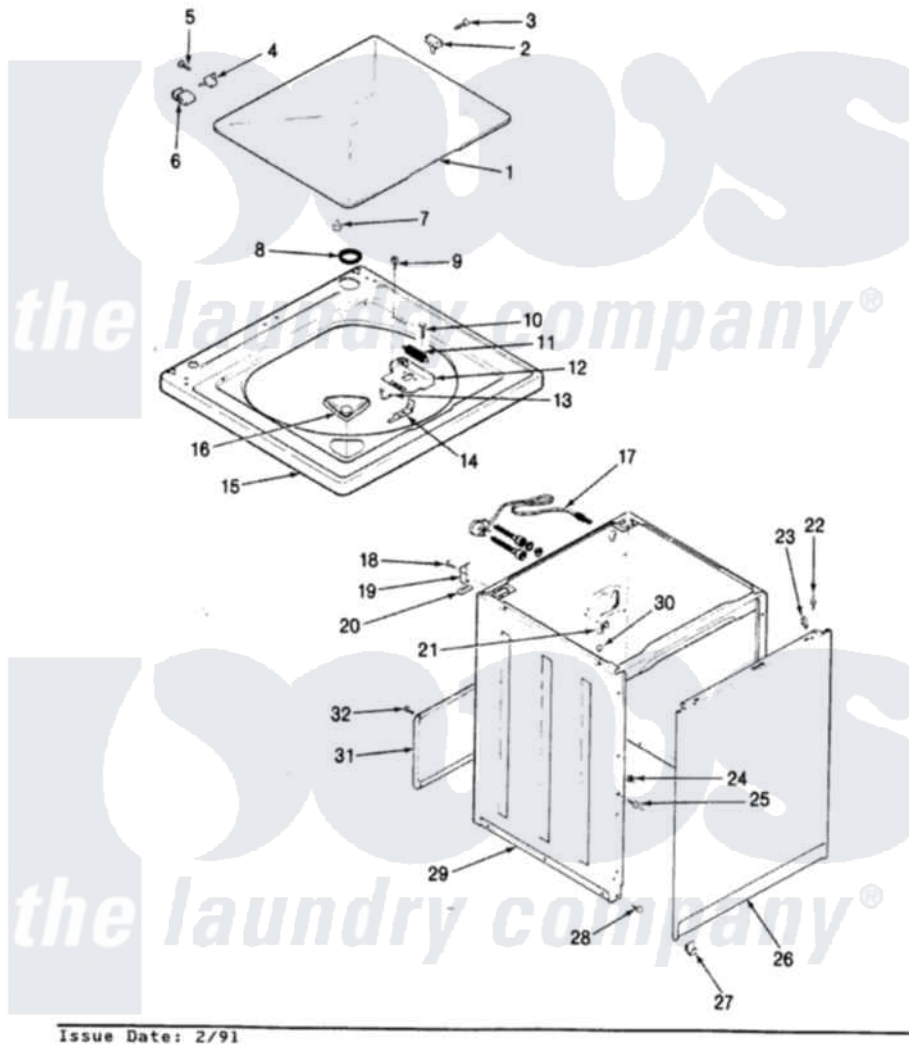

Crosley CW18P2H 06 - EXTERIOR (REV. B-F)

SECTION: EXTERIOR
MODEL: CW18P2

Issue Date: 2/91

Crosley Residential Crosley CW18P2H Washer Parts Parts Diagram 06 - EXTERIOR (REV. B-F)
Click on the part number to view part

Item	Original Part Number	Replaced By	Status	Part Description
1	35-2026-25		Not Available	LID (H WHT)
2	25-7436			Nylite Washer
"	43-0057			Actuator, Door Switch
3	25-7438			Screw
4	25-7086	Y0308025		Washer, Stainless Steel
"	35-2045			Pin, Hinge
5	25-7893			Screw
6	35-2044			Hinge, Lid
7	35-0581			Bumper, Door
8	35-2063			Bushing, Insulator
"	35-2064			Bushing, Insulating
9	25-7463	7101P012-60		Screw
10	25-7437	40040701		Screw, Tapping No.6b-20
11	35-2814	12001187		Kit, Lid Switch Assembly
12	35-2795	12001187		Kit, Lid Switch Assembly
13	25-7878			Clip

14	35-2805	12001187		Kit, Lid Switch Assembly
15	35-2790-25		Not Available	CABINET TOP (S.O. W/BL. DISP)
16	33-9906	21001167		Dispenser, Bleach
17	35-0680		Not Available	CORD, POWER
18	25-7893			Screw
19	33-7450	35-2846		Hinge, Cabinet Top
20	33-0930			Pad, Top Hinge
21	25-7796	596669		Clamp, Manifold
22	53-0643			Pin, Locator
23	25-7220			Clip, Cabinet Top
24	25-0224	3400029		Nut, Adapter Plate
25	53-0643			Pin, Locator
26	35-2084-25		Not Available	PANEL, FRONT
27	53-0120			Clip, Front Panel
28	33-2653			Bumper, Cabinet
29	35-2106-25		Not Available	CABINET ASSY. (HW)
30	33-2653			Bumper, Cabinet
31	35-2108	21001871		Cabinet
32	25-7733	681414		Screw, 10AB X 1/2