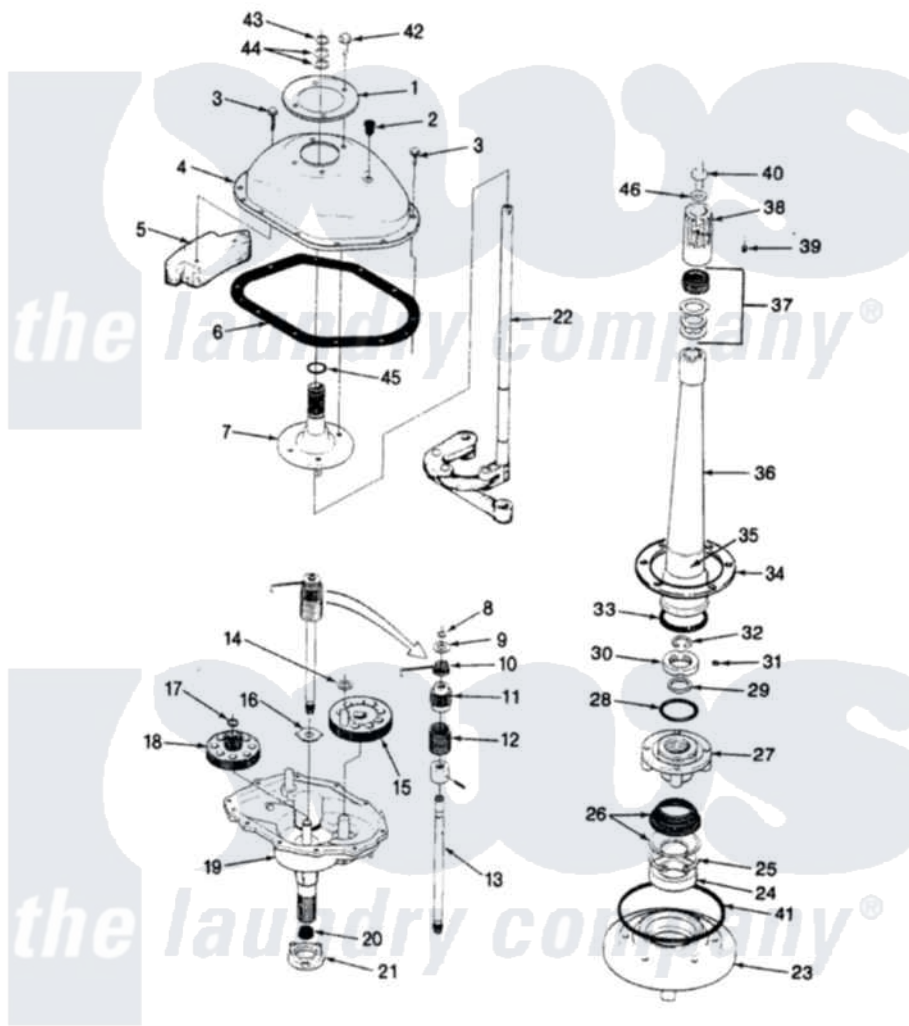

Crosley CW18P2H 07 - TRANSMISSION & RELATED PARTS

SECTION: TRANSMISSION & RELATED PARTS

MODEL: CW18P2

Issue Date: 2/91

Crosley [Residential Crosley CW18P2H Washer Parts](#) Parts Diagram 07 - TRANSMISSION & RELATED PARTS

[Click on the part number to view part](#)

Item	Original Part Number	Replaced By	Status	Part Description
1	33-9893	33-7187		Covr Reinforcmt
2	35-2621			Plug, Oil Fill
"	33-9373		Not Available	OIL FILL PLUG
3	25-7916			Bolt
4	33-4286N			Transmission Cover Kit
"	35-2620		Not Available	COVER, TRANSMISSION
5	35-2130		Not Available	COUNTER WEIGHT
"	35-2642			Counterweight
6	35-1030		Not Available	GASKET, TRANSMISSION HOUSING
7	35-2654			Drive Tube Assembly
"	33-8763	33-4286N		Transmission Cover Kit
8	25-7847			Ring, Retaining
9	25-7416		Not Available	WASHER, FLAT
10	33-6114	33-6463		Spring
11	35-2001			Pinion, Drive
12	33-3195		Not Available	SPRING