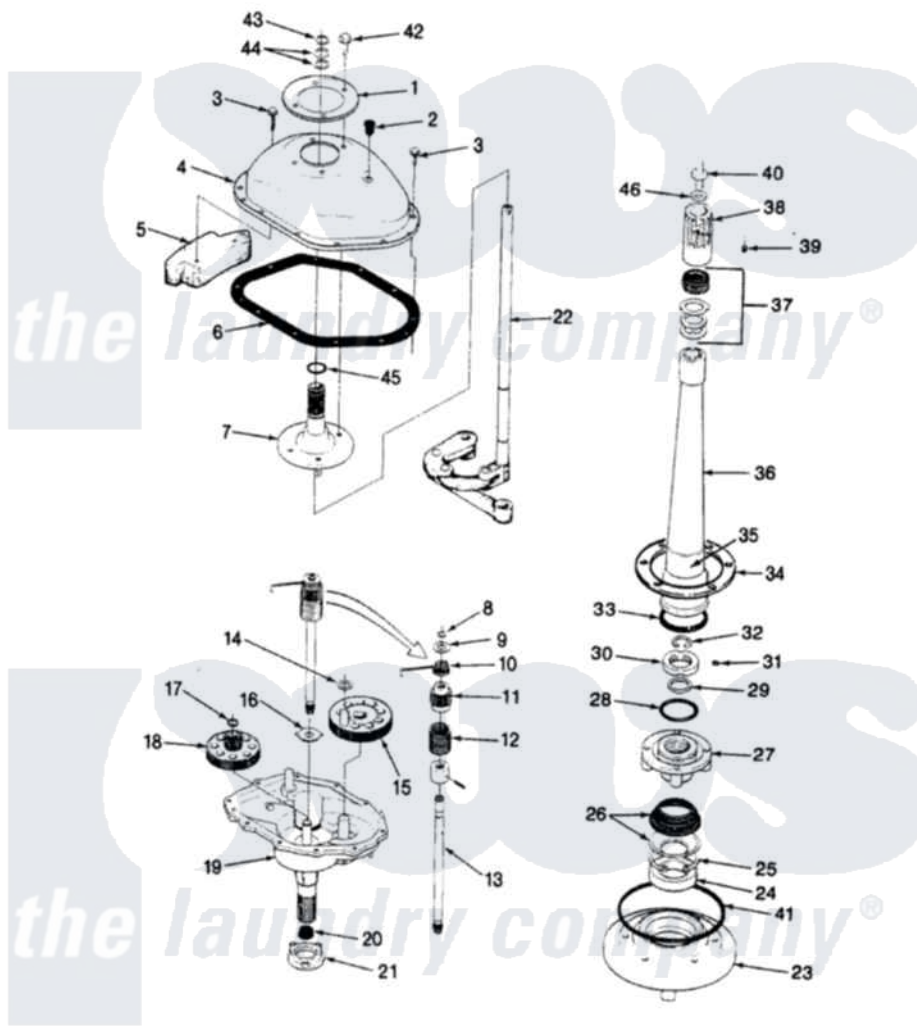

# Crosley CW18P2H 08 - TRANSMISSION (REV. B-F)

SECTION: TRANSMISSION & RELATED PARTS  
 MODEL: CW18P2

Issue Date: 2/91

Crosley [Residential Crosley CW18P2H Washer Parts](#) Parts Diagram 08 - TRANSMISSION (REV. B-F)  
 Click on the part number to view part

Item	Original Part Number	Replaced By	Status	Part Description
1	<a href="#">25-7941</a>			"O" Ring, Agr Drive Shaft
2	35-2835	<a href="#">21001066</a>		Bearing, Centerpost
3	35-2792	<a href="#">21001401</a>		Center Pos
4	<a href="#">33-6790</a>			Bearing, Agitator
"	35-2983		Not Available	CENTERPOST ASSY.
5	<a href="#">35-2906</a>			Seal, Centerpost Bottom
6	<a href="#">35-2791</a>			Nut, Spin Tube
7	<a href="#">25-7938</a>			"O" Ring, Basket Drive Hub
8	35-3647	<a href="#">W10219156</a>		Tub Seal
"	35-2715		Not Available	BASKET DRIVE HUB ASSY
9	<a href="#">35-2974</a>			Tub Seal/Hub Assembly
10	35-2716	<a href="#">12001561</a>		Bearing And Seal Housing Assembly
11	35-2972	<a href="#">12001561</a>		Bearing And Seal Housing Assembly
"	<a href="#">35-2205</a>			Bearing, Spin
12	25-7940		Not Available	RING, RETAINING (AG.