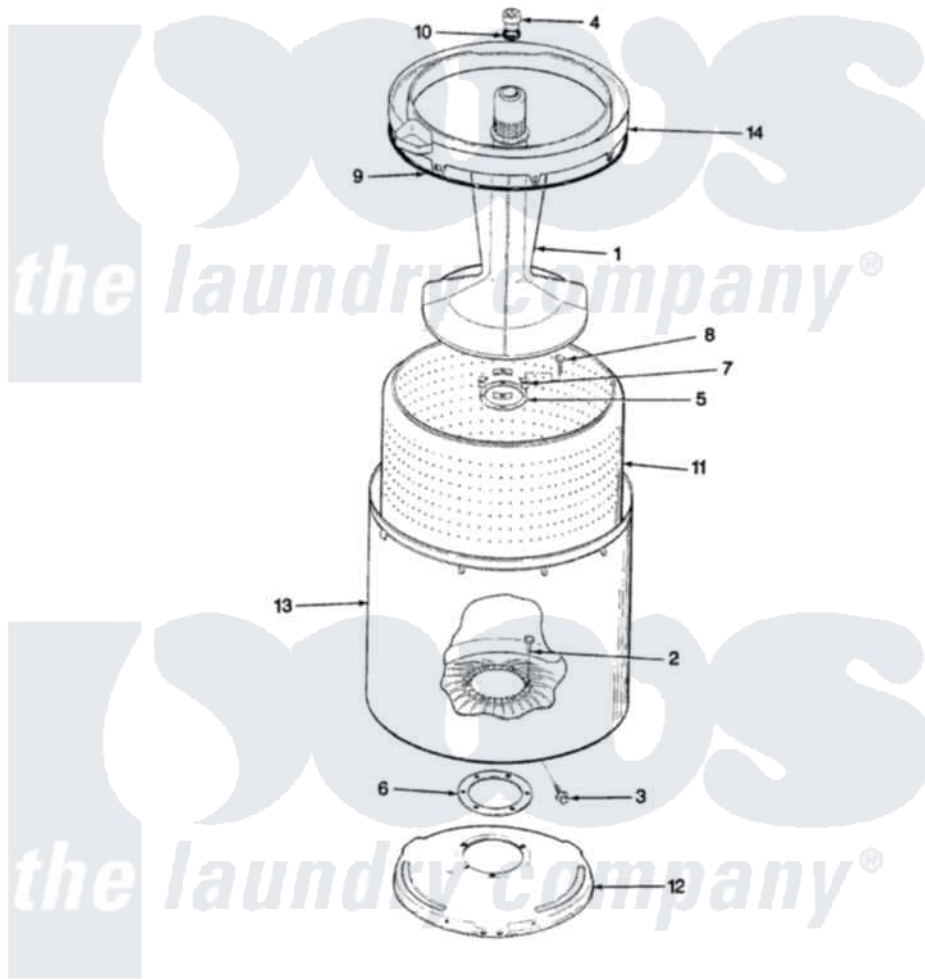

Crosley CW18P2H 09 - TUB

SECTION: TUB
MODEL: CW18P2

Issue Date: 2/91

Crosley [Residential Crosley CW18P2H Washer Parts](#) Parts Diagram 09 - TUB
Click on the part number to view part

Item	Original Part Number	Replaced By	Status	Part Description
1	35-2456	33-4352		Agitator
2	35-2062	21001063		Screw, Shoulder
3	25-7914	22002933		Screw
4	33-6241			Cap
5	33-8959			Gasket
6	35-2061			Gasket, Tub To Housing
7	33-8799		Not Available	REINF PLATE
8	25-7783	4356852		Screw
9	35-2328			Seal, Tub Top
10	25-7330			Rubber Washer
11	35-2508		Not Available	BASKET WHITE
12	35-2023			Tub Support
13	35-2262		Not Available	SHIELD, TUB TOP
"	35-2038			Tub
14	35-2035			Top, Tub