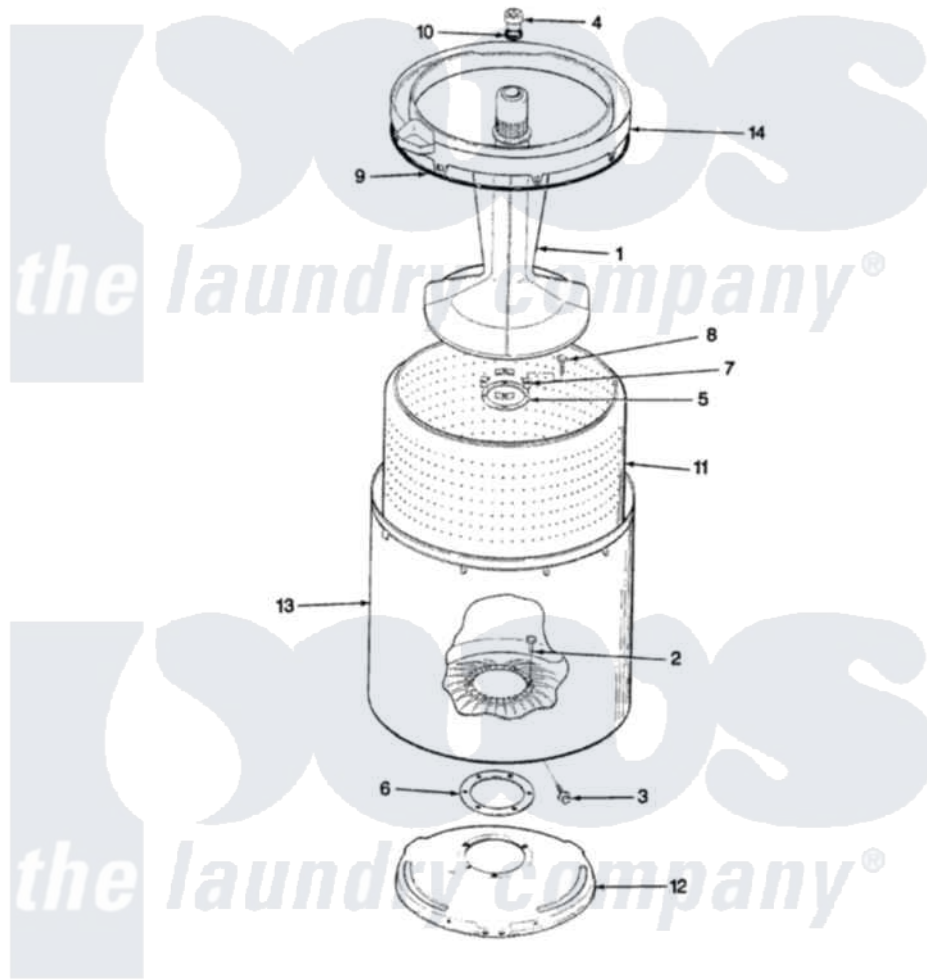

Crosley CW18P2H 10 - TUB (REV. B-F)

SECTION: TUB
MODEL: CW18P2

Issue Date: 2/91

Crosley [Residential Crosley CW18P2H Washer Parts](#) Parts Diagram 10 - TUB (REV. B-F)
Click on the part number to view part

Item	Original Part Number	Replaced By	Status	Part Description
1	35-3580			Agitator
"	35-2717	35-3580		Agitator
2	25-7947	21001063		Screw, Shoulder
3	25-7953	22002933		Screw
4	25-7948	W10309247		Screw
5	35-3685			Gasket, Basket To Centerpost
"	35-2980	35-3685		Gasket, Basket To Centerpost
6	35-3686			Gasket, Tub To Housing
"	35-2979			Gasket, Tub/Hsg
7	35-3014			Gasket And Reinf. Plate Assembly
8	25-7783	4356852		Screw
9	35-2328			Seal, Tub Top
10	35-2733			Cap, Agitator
11	35-3016		Not Available	BASKET ASSY
12	35-2978			Seal, Tub/Housing
13	35-3700			Tub Assembly

"	35-2952	35-3700	Tub Assembly
14	35-2262	Not Available	SHIELD, TUB TOP
"	35-2034	Not Available	TOP, TUB
"	35-3578	Not Available	TOP, TUB