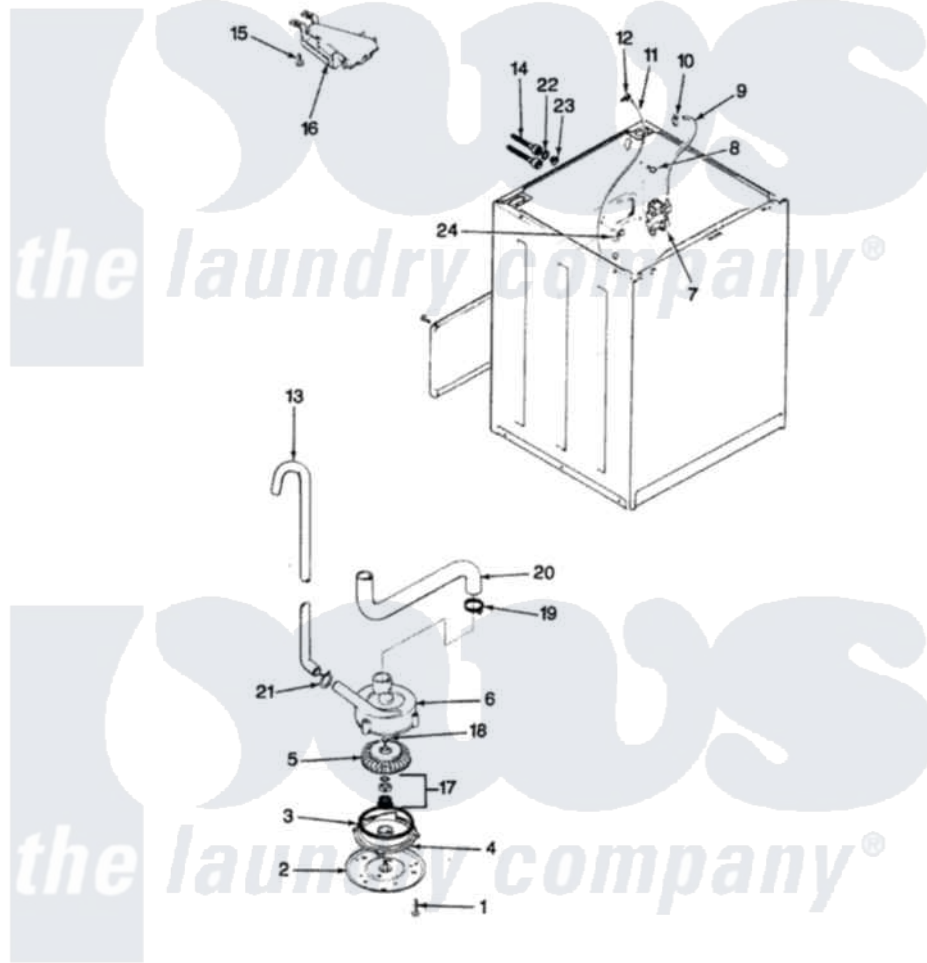

Crosley CW18P2H 11 - WATER CARRYING & PUMP ASSEMBLY

SECTION: WATER CARRYING & PUMP ASSEMBLY
 MODEL: CW18P2

Issue Date: 2/91

Crosley [Residential Crosley CW18P2H Washer Parts](#) Parts Diagram 11 - WATER CARRYING & PUMP ASSEMBLY
 Click on the part number to view part

Item	Original Part Number	Replaced By	Status	Part Description
1	25-7405	3196164		Screw
2	33-6035		Not Available	PLATE & PULLEY ASSY.
3	33-6032			Gasket
4	35-2058			Base, Pump
5	35-2057	35-6465		Pump Assem
6	35-2099	35-6465		Pump Assem
"	35-2056		Not Available	HOUSING, PUMP
7	35-2376	35-2374N		Valve, Water
"	25-7220			Clip, Cabinet Top
8	25-7867	596669		Clamp, Manifold
9	35-2378	12002749		Hose, Flume Kit
10	25-7867	596669		Clamp, Manifold
11	35-2321	21001748		Hose, Pressure Switch
"	35-2261		Not Available	PAD, PRESSURE SWITCH HOSE
12	33-6099			Clamp
13	33-9436	211704		Hose, Drain

14	33-7046	89503	Hose-Inlet
"	35-0873	76313	Hosefill
15	25-3092	90767	Screw, 8A X 3/8 HeX Washer Head Tapping
16	35-2051	21001760	Flume Assembly / Water Diverter
17	35-0707		Seal, Seat And "O" Ring
18	25-7894	W10001180	Screw
19	33-6069	Not Available	BODY ASSY
20	35-2131	Not Available	HOSE, SUMP TO PUMP
21	25-7080	285655	Clamp, Hose
22	25-7048		Washer
23	33-7313	33-4264N	Strainer And Washer Kit
24	33-6099		Clamp