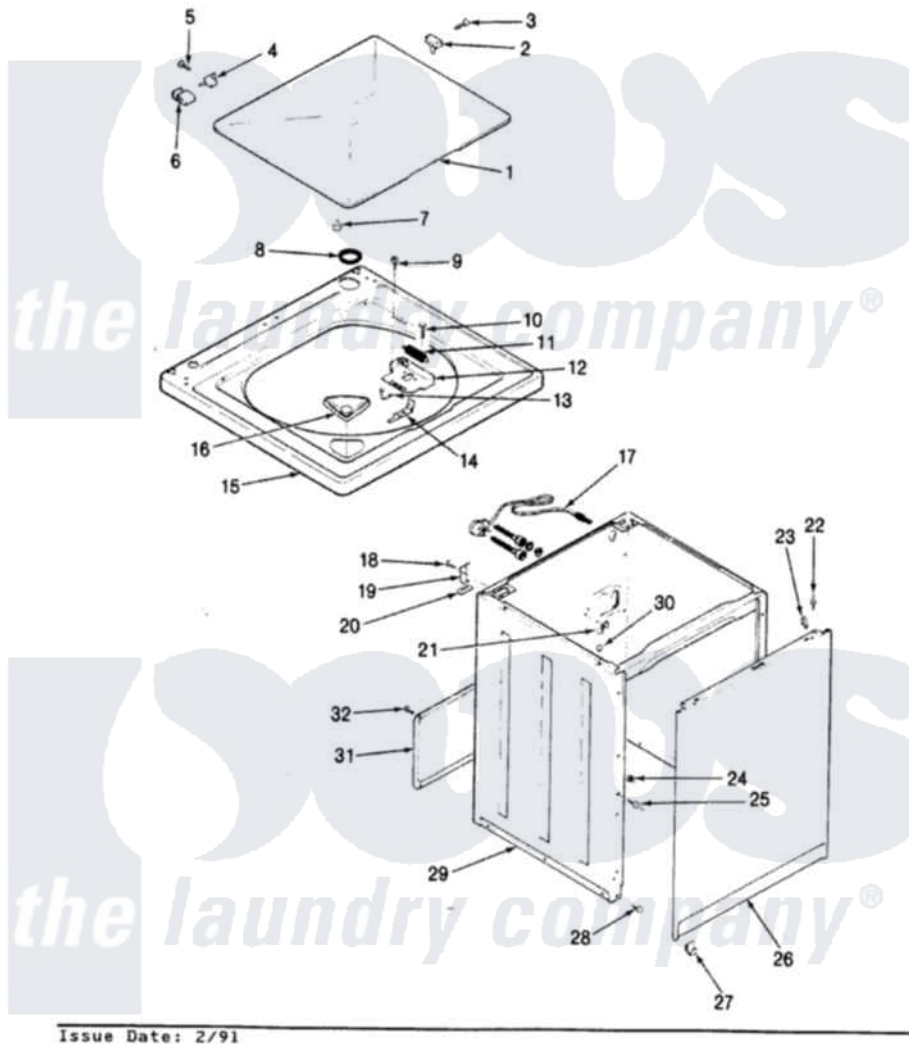

Crosley CW18P2W 05 - EXTERIOR

SECTION: EXTERIOR

MODEL: CW18P2

Issue Date: 2/91

Crosley [Residential Crosley CW18P2W Washer Parts](#) Parts Diagram 05 - EXTERIOR

[Click on the part number to view part](#)

Item	Original Part Number	Replaced By	Status	Part Description
1	35-0581			Bumper, Door
"	35-2103			Clother Door
2	25-7436			Nylite Washer
"	43-0057			Actuator, Door Switch
3	25-7438			Screw
4	33-6957			Hinge Pad
"	25-7086	Y0308025		Washer, Stainless Steel
5	25-7455	99002757		Screw
6	33-6956			Hinge
7	25-7455	99002757		Screw
8	35-2063			Bushing, Insulator
"	35-2064			Bushing, Insulating
9	25-7463	7101P012-60		Screw
10	25-7940		Not Available	SCREW
11	35-2814	12001187		Kit, Lid Switch Assembly
12	25-7436			Nylite Washer

"	25-7463	7101P012-60	Screw
"	35-2795	12001187	Kit, Lid Switch Assembly
13	25-7878		Clip
14	35-2805	12001187	Kit, Lid Switch Assembly
15	35-2071	Not Available	CABINET TOP
16	25-7733	681414	Screw, 10AB X 1/2
17	35-0680	Not Available	CORD, POWER
18	25-7893		Screw
19	33-7450	35-2846	Hinge, Cabinet Top
20	33-0930		Pad, Top Hinge
21	33-6099		Clamp
22	53-0643		Pin, Locator
23	34-9701		Guide, Cabinet
24	25-0224	3400029	Nut, Adapter Plate
25	53-0643		Pin, Locator
26	25-7732	681414	Screw, 10AB X 1/2
"	35-2084		Panel, Front
27	53-0120		Clip, Front Panel
28	33-2653		Bumper, Cabinet
29	35-2106	21001871	Cabinet
30	33-2653		Bumper, Cabinet
31	35-2108	21001871	Cabinet
32	25-7086	Y0308025	Washer, Stainless Steel
NI	33-8057	Not Available	PLASTIC NUT
"	33-8058	Not Available	SPEEDNUT
"	25-6109		Screw
"	34-9701		Guide, Cabinet
"	25-7285		Clip