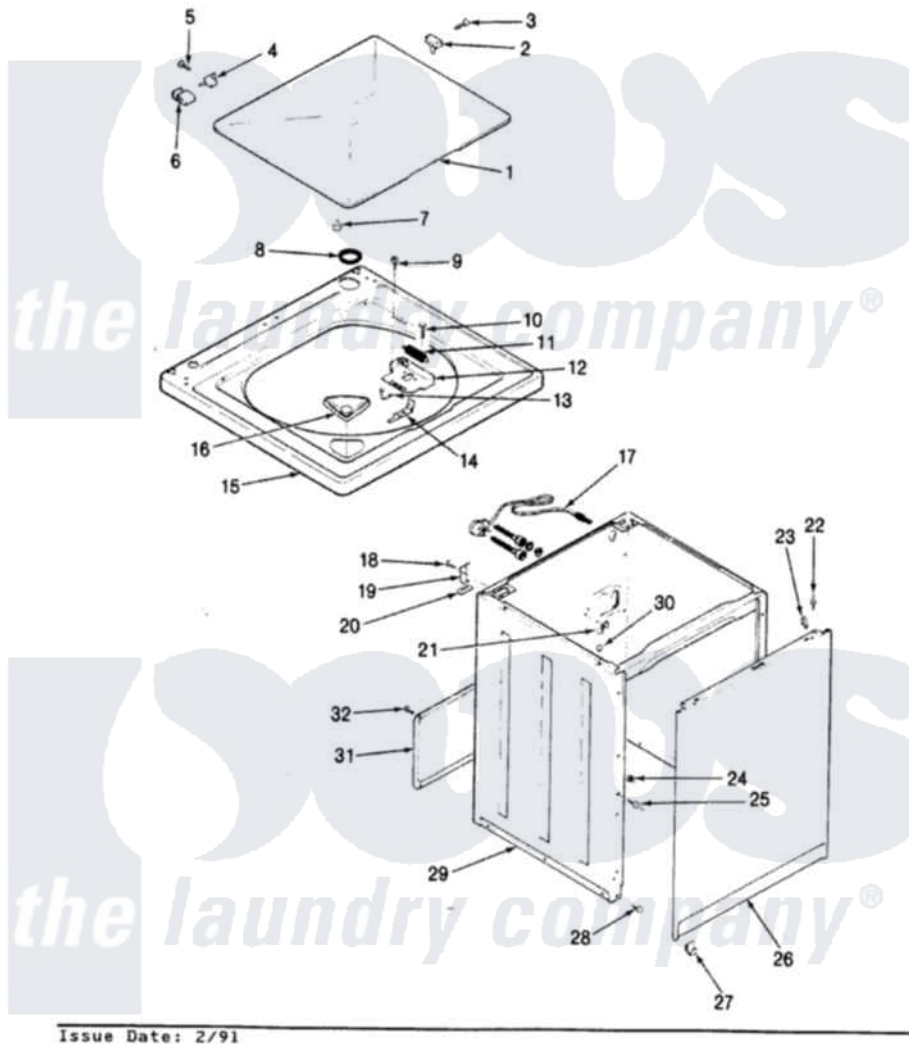

Crosley CW18P2W 06 - EXTERIOR (REV. B-F)

SECTION: EXTERIOR

MODEL: CW18P2

Issue Date: 2/91

Crosley [Residential Crosley CW18P2W Washer Parts](#) Parts Diagram 06 - EXTERIOR (REV. B-F)

[Click on the part number to view part](#)

Item	Original Part Number	Replaced By	Status	Part Description
1	35-2026			Lid
2	25-7436			Nylite Washer
"	43-0057			Actuator, Door Switch
3	25-7438			Screw
4	25-7086	Y0308025		Washer, Stainless Steel
"	35-2045			Pin, Hinge
5	25-7893			Screw
6	35-2044			Hinge, Lid
7	35-0581			Bumper, Door
8	35-2063			Bushing, Insulator
"	35-2064			Bushing, Insulating
9	25-7463	7101P012-60		Screw
10	25-7437	40040701		Screw, Tapping No.6b-20
11	35-2814	12001187		Kit, Lid Switch Assembly
12	35-2795	12001187		Kit, Lid Switch Assembly
13	25-7878			Clip

14	35-2805	12001187		Kit, Lid Switch Assembly
15	35-2737		Not Available	CABINET TOP (S.O. W/O BL. DISP
16	33-9906	21001167		Dispenser, Bleach
17	35-0680		Not Available	CORD, POWER
18	25-7893			Screw
19	33-7450	35-2846		Hinge, Cabinet Top
20	33-0930			Pad, Top Hinge
21	25-7796	596669		Clamp, Manifold
22	53-0643			Pin, Locator
23	25-7220			Clip, Cabinet Top
24	25-0224	3400029		Nut, Adapter Plate
25	53-0643			Pin, Locator
26	35-2084			Panel, Front
27	53-0120			Clip, Front Panel
28	33-2653			Bumper, Cabinet
29	35-2106	21001871		Cabinet
30	33-2653			Bumper, Cabinet
31	35-2108	21001871		Cabinet
32	25-7733	681414		Screw, 10AB X 1/2