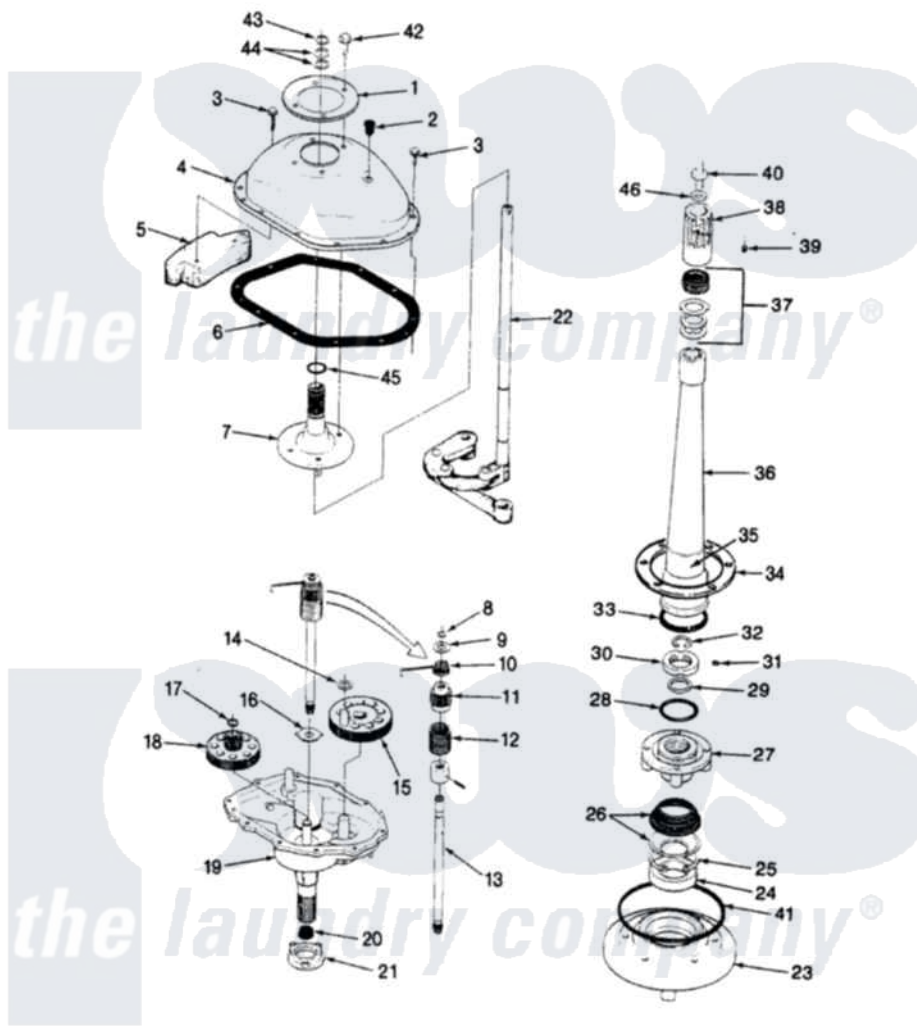

# Crosley CW18P2W 07 - TRANSMISSION & RELATED PARTS

SECTION: TRANSMISSION & RELATED PARTS  
MODEL: CW18P2

Issue Date: 2/91

Crosley [Residential Crosley CW18P2W Washer Parts](#) Parts Diagram 07 - TRANSMISSION & RELATED PARTS  
Click on the part number to view part

Item	Original Part Number	Replaced By	Status	Part Description
1	33-9893	<a href="#">33-7187</a>		Covr Reinforcmt
2	<a href="#">35-2621</a>			Plug, Oil Fill
"	33-9373		Not Available	OIL FILL PLUG
3	<a href="#">25-7916</a>			Bolt
4	<a href="#">33-4286N</a>			Transmission Cover Kit
"	35-2620		Not Available	COVER, TRANSMISSION
5	35-2130		Not Available	COUNTER WEIGHT
"	<a href="#">35-2642</a>			Counterweight
6	35-1030		Not Available	GASKET, TRANSMISSION HOUSING
7	<a href="#">35-2654</a>			Drive Tube Assembly
"	33-8763	<a href="#">33-4286N</a>		Transmission Cover Kit
8	<a href="#">25-7847</a>			Ring, Retaining
9	25-7416		Not Available	WASHER, FLAT
10	33-6114	<a href="#">33-6463</a>		Spring
11	<a href="#">35-2001</a>			Pinion, Drive
12	33-3195		Not Available	SPRING