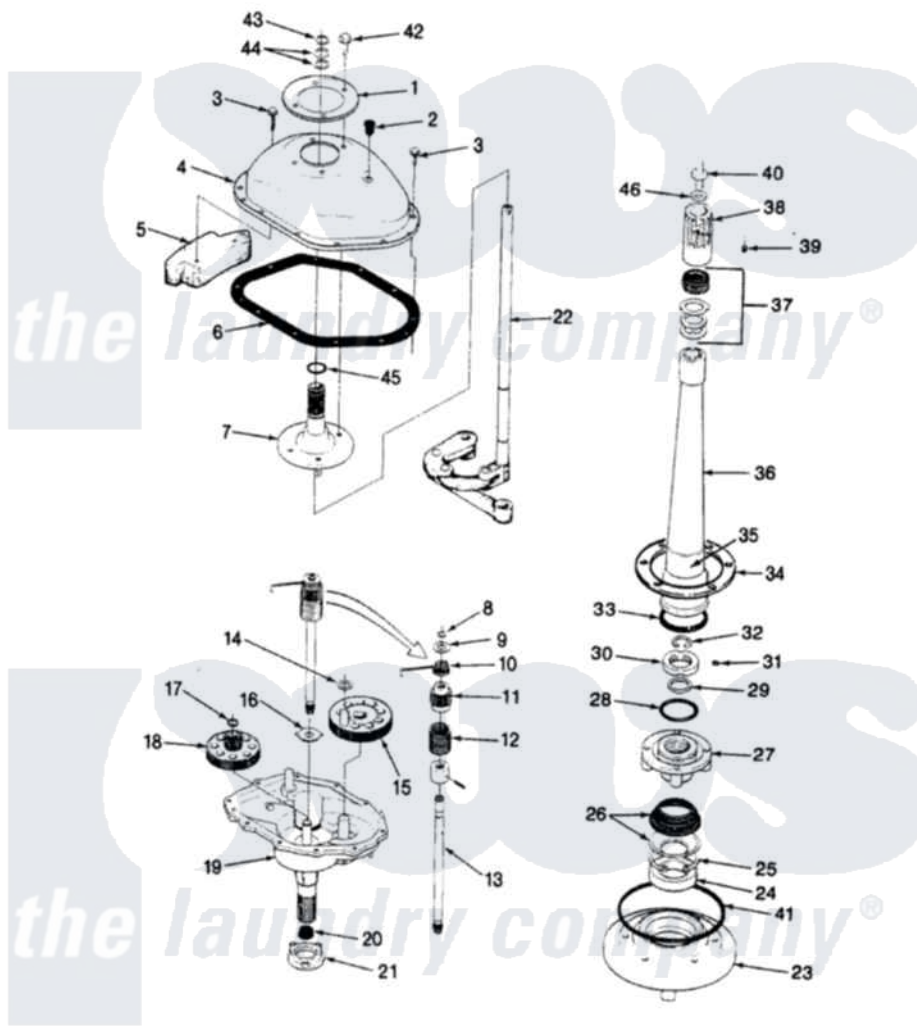

# Crosley CW18P2W 08 - TRANSMISSION (REV. B-F)

SECTION: TRANSMISSION & RELATED PARTS  
 MODEL: CW18P2

Issue Date: 2/91

Crosley Residential Crosley CW18P2W Washer Parts Parts Diagram 08 - TRANSMISSION (REV. B-F)  
 Click on the part number to view part

Item	Original Part Number	Replaced By	Status	Part Description
1	<a href="#">25-7941</a>			"O" Ring, Agr Drive Shaft
2	35-2835	<a href="#">21001066</a>		Bearing, Centerpost
3	35-2792	<a href="#">21001401</a>		Center Pos
4	<a href="#">33-6790</a>			Bearing, Agitator
"	35-2983		Not Available	CENTERPOST ASSY.
5	<a href="#">35-2906</a>			Seal, Centerpost Bottom
6	<a href="#">35-2791</a>			Nut, Spin Tube
7	<a href="#">25-7938</a>			"O" Ring, Basket Drive Hub
8	35-3647	<a href="#">W10219156</a>		Tub Seal
"	35-2715		Not Available	BASKET DRIVE HUB ASSY
9	<a href="#">35-2974</a>			Tub Seal/Hub Assembly
10	35-2716	<a href="#">12001561</a>		Bearing And Seal Housing Assembly
11	35-2972	<a href="#">12001561</a>		Bearing And Seal Housing Assembly
"	<a href="#">35-2205</a>			Bearing, Spin
12	25-7940		Not Available	RING, RETAINING (AG.