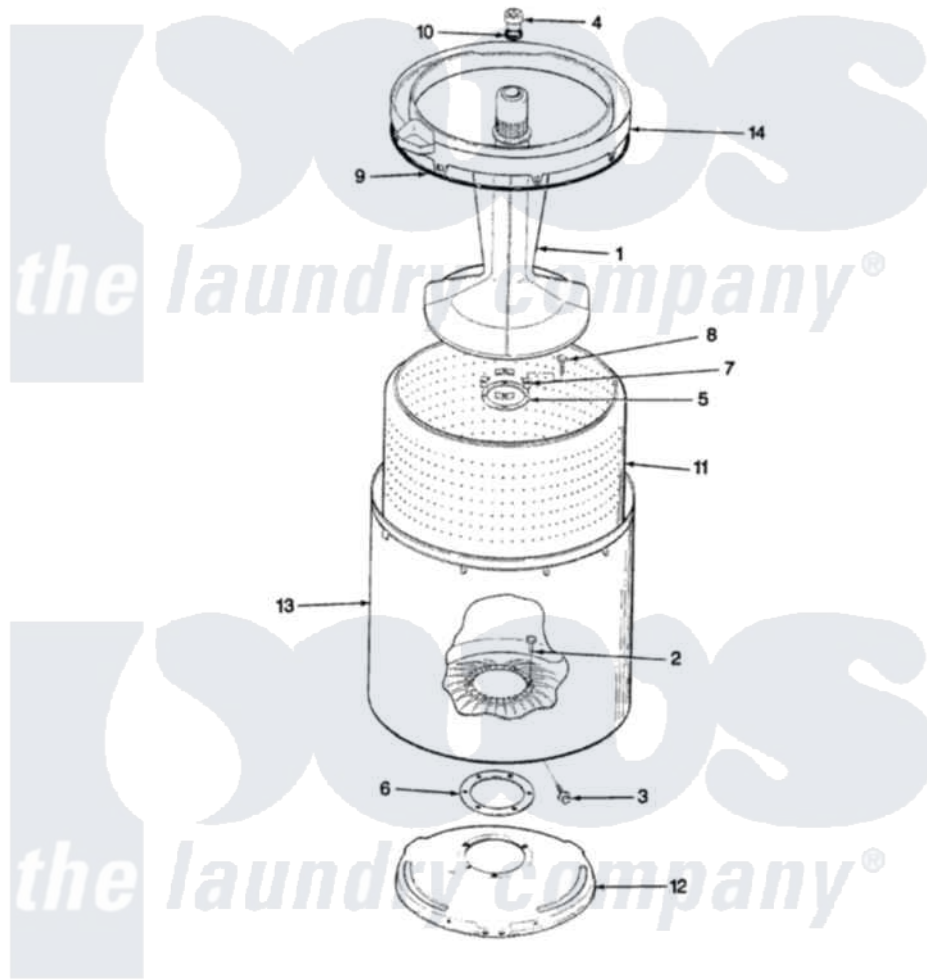

Crosley CW18P2W 09 - TUB

SECTION: TUB
MODEL: CW18P2

Issue Date: 2/91

Crosley [Residential Crosley CW18P2W Washer Parts](#) Parts Diagram 09 - TUB
Click on the part number to view part

Item	Original Part Number	Replaced By	Status	Part Description
1	35-2456	33-4352		Agitator
2	35-2062	21001063		Screw, Shoulder
3	25-7914	22002933		Screw
4	33-6241			Cap
5	33-8959			Gasket
6	35-2061			Gasket, Tub To Housing
7	33-8799		Not Available	REINF PLATE
8	25-7783	4356852		Screw
9	35-2328			Seal, Tub Top
10	25-7330			Rubber Washer
11	35-2508		Not Available	BASKET WHITE
12	35-2023			Tub Support
13	35-2262		Not Available	SHIELD, TUB TOP
"	35-2038			Tub
14	35-2035			Top, Tub