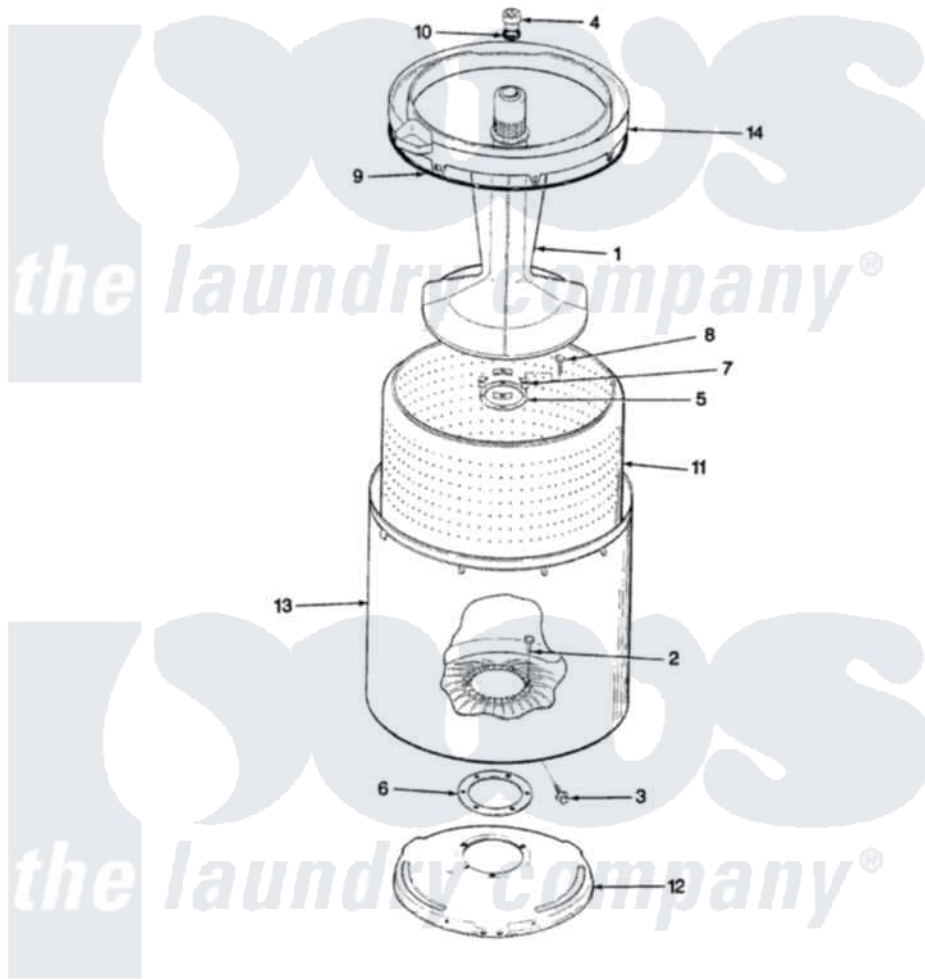

Crosley CW18P2W 10 - TUB (REV. B-F)

SECTION: TUB
MODEL: CW18P2

Issue Date: 2/91

Crosley [Residential Crosley CW18P2W Washer Parts](#) Parts Diagram 10 - TUB (REV. B-F)
Click on the part number to view part

Item	Original Part Number	Replaced By	Status	Part Description
1	35-3580			Agitator
"	35-2717	35-3580		Agitator
2	25-7947	21001063		Screw, Shoulder
3	25-7953	22002933		Screw
4	25-7948	W10309247		Screw
5	35-3685			Gasket, Basket To Centerpost
"	35-2980	35-3685		Gasket, Basket To Centerpost
6	35-3686			Gasket, Tub To Housing
"	35-2979			Gasket, Tub/Hsg
7	35-3014			Gasket And Reinf. Plate Assembly
8	25-7783	4356852		Screw
9	35-2328			Seal, Tub Top
10	35-2733			Cap, Agitator
11	35-3016		Not Available	BASKET ASSY
12	35-2978			Seal, Tub/Housing
13	35-3700			Tub Assembly

"	35-2952	35-3700	Tub Assembly
14	35-2262	Not Available	SHIELD, TUB TOP
"	35-2034	Not Available	TOP, TUB
"	35-3578	Not Available	TOP, TUB