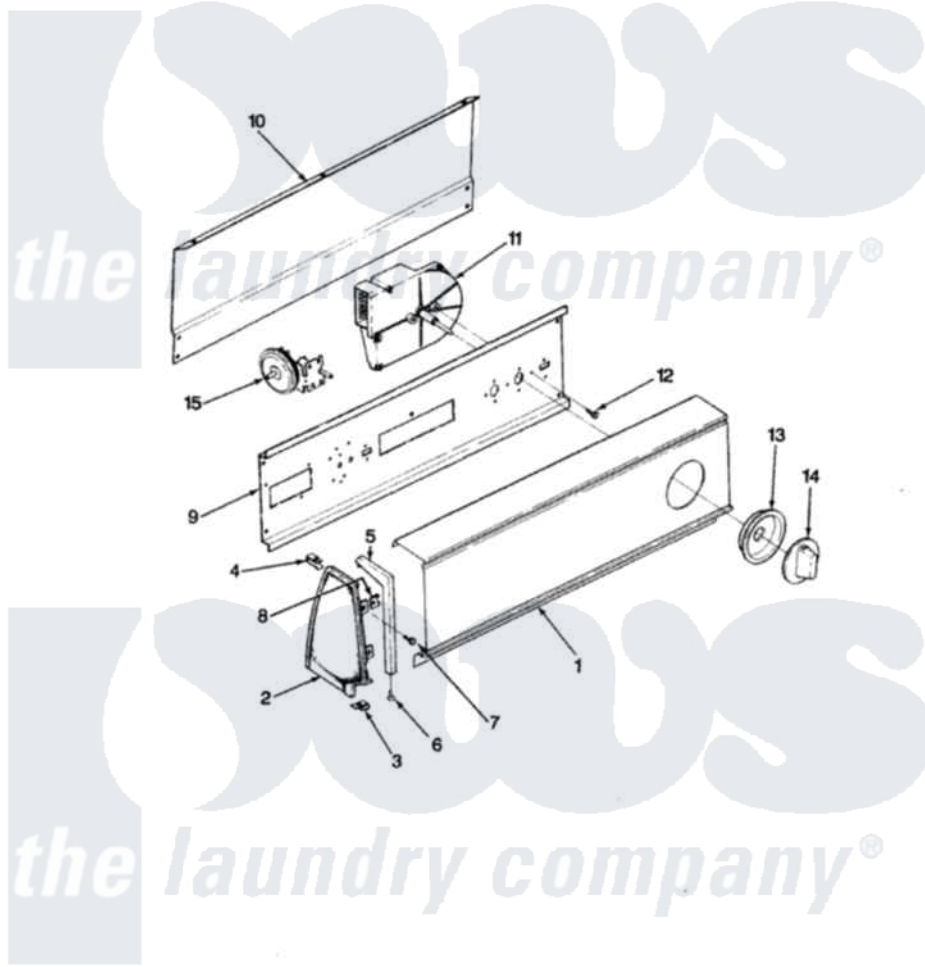

Crosley CW18P2WC 02 - CONTROL PANEL

SECTION: BACKGUARD
 MODEL: CW18P2C

Issue Date: 2/91

Crosley [Residential Crosley CW18P2WC Washer Parts](#) Parts Diagram 02 - CONTROL PANEL
 Click on the part number to view part

Item	Original Part Number	Replaced By	Status	Part Description
1	25-7702			Speedclip, End Cap To Control Panel
"	25-7793			Screw
"	35-2886		Not Available	CONTROL PANEL
2	35-2487	21001451		Cap- End
"	35-2488	21001452		Cap- End
3	34-9487		Not Available	PLATE, REINFORCEMENT
"	25-7697	25-2219		Screw
"	25-7851			Speedclip, End Cap To Top
4	25-7435	33002917		Screw, No.10-16
"	25-7852			Speedclip, Rr Shld To End Cap
5	53-0277		Not Available	TRIM, END CAP (RT)
"	53-0278		Not Available	TRIM, END CAP (LT)
6	25-7760			Screw
7	25-3092	90767		Screw, 8A X 3/8 HeX Washer Head Tapping

8	25-7702		Speedclip, End Cap To Control Panel
9	53-1676		Shield, Control
10	35-2688	21001460	Shield, Rear
"	25-3457		Screw, Sems
"	25-3092	90767	Screw, 8A X 3/8 HeX Washer Head Tapping
11	35-2747	Not Available	TIMER
12	25-0088	489483	Screw 10-32 X 1/2
13	35-0180	12500058	Knob Ski
14	35-0498	12500058	Knob Ski
15	35-2811	Not Available	PRESSURE SWITCH
"	35-2887-1	Not Available	MANUAL, USE & CARE
"	25-3092	90767	Screw, 8A X 3/8 HeX Washer Head Tapping