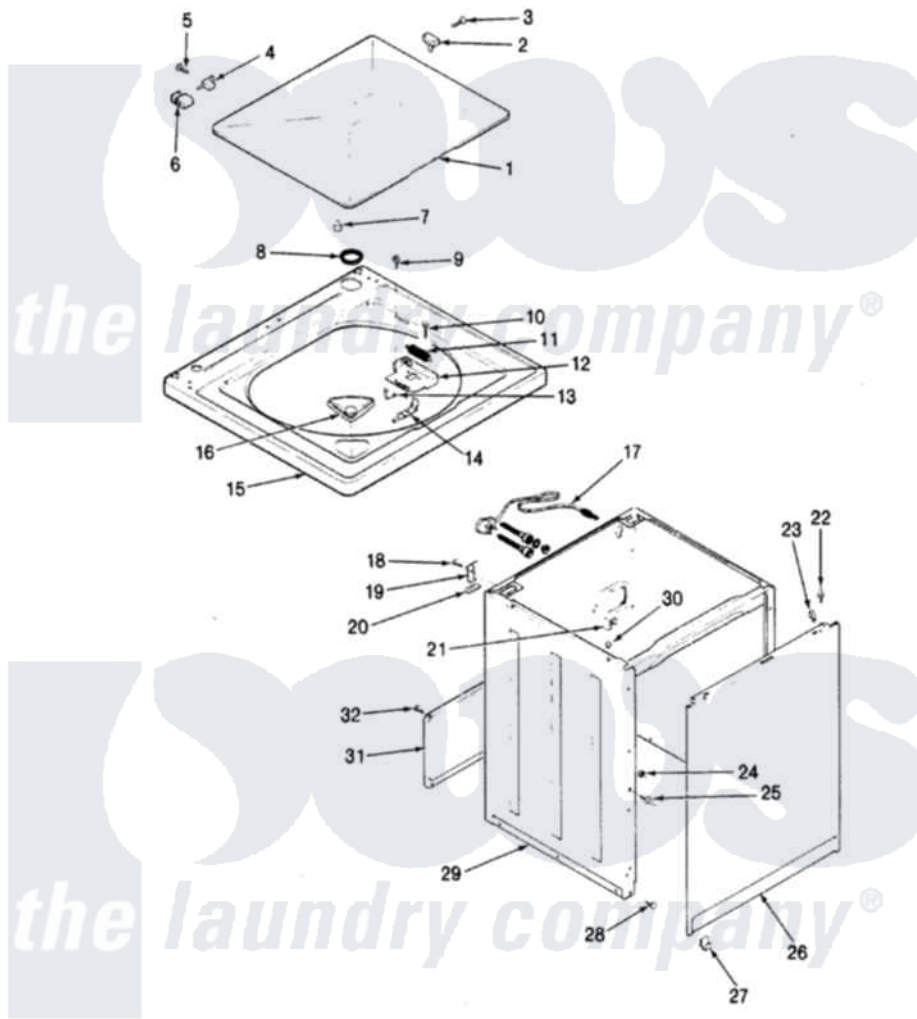

# Crosley CW18P2WC 03 - EXTERIOR

SECTION: EXTERIOR

MODEL: CW18P2C

Issue Date: 2/91

Crosley [Residential Crosley CW18P2WC Washer Parts](#) Parts Diagram 03 - EXTERIOR

[Click on the part number to view part](#)

Item	Original Part Number	Replaced By	Status	Part Description
1	<a href="#">35-0581</a>			Bumper, Door
"	<a href="#">35-2103</a>			Clother Door
2	<a href="#">43-0057</a>			Actuator, Door Switch
"	<a href="#">25-7436</a>			Nylite Washer
3	<a href="#">25-7438</a>			Screw
4	<a href="#">33-6957</a>			Hinge Pad
"	25-7086	<a href="#">Y0308025</a>		Washer, Stainless Steel
5	25-7455	<a href="#">99002757</a>		Screw
6	<a href="#">33-6956</a>			Hinge
7	25-7455	<a href="#">99002757</a>		Screw
8	<a href="#">35-2064</a>			Bushing, Insulating
"	<a href="#">35-2063</a>			Bushing, Insulator
9	25-7463	<a href="#">7101P012-60</a>		Screw
10	25-7437	<a href="#">40040701</a>		Screw, Tapping No.6b-20
11	33-9064	<a href="#">12001187</a>		Kit, Lid Switch Assembly
"	35-2814	<a href="#">12001187</a>		Kit, Lid Switch Assembly