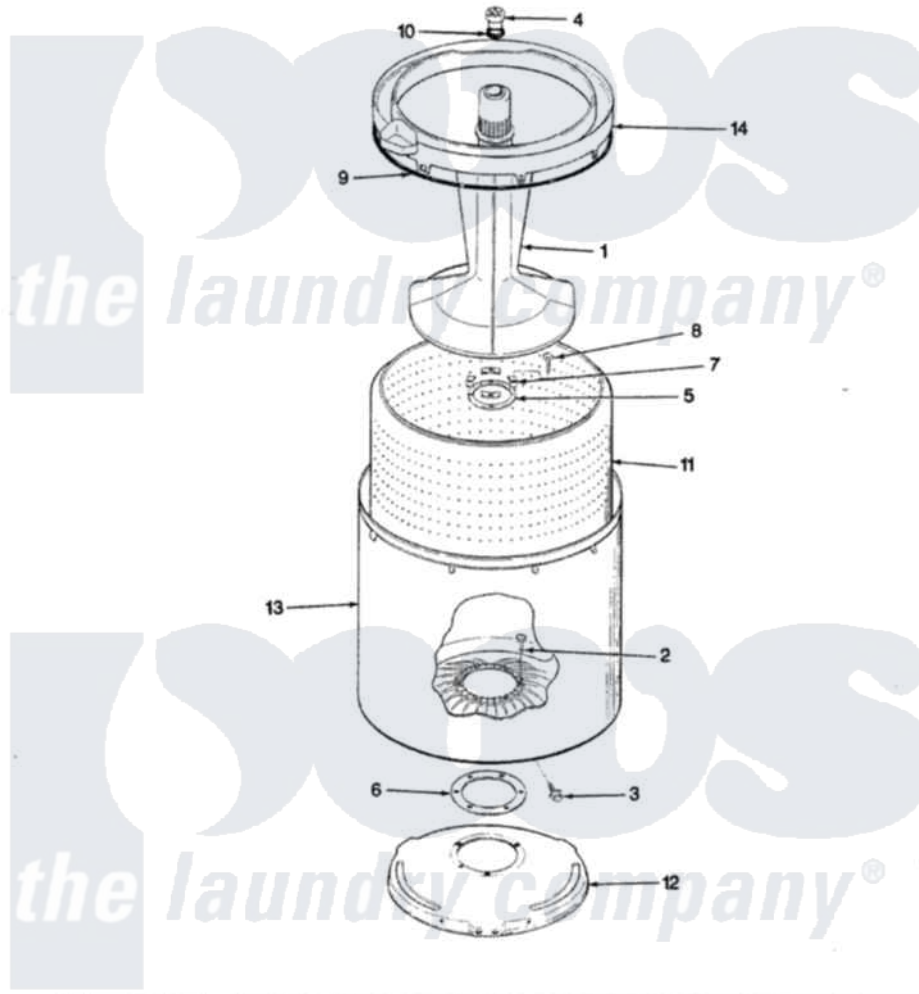

Crosley CW18P2WC 05 - TUB

SECTION: TUB
MODEL: CW18P2C

Issue Date: 2/91

Crosley Residential Crosley CW18P2WC Washer Parts Parts Diagram 05 - TUB
Click on the part number to view part

Item	Original Part Number	Replaced By	Status	Part Description
1	35-2456	33-4352		Agitator
2	35-2062	21001063		Screw, Shoulder
3	25-7914	22002933		Screw
4	33-6241			Cap
5	35-2060			Seal, Tub To Housing
6	35-2061			Gasket, Tub To Housing
7	35-8799		Not Available	REINFORCEMENT PLATE
8	25-7783	4356852		Screw
9	35-2328			Seal, Tub Top
10	25-7330			Rubber Washer
11	35-2508		Not Available	BASKET WHITE
12	35-2023			Tub Support
13	35-2262		Not Available	SHIELD, TUB TOP
"	35-2038			Tub
14	35-2035			Top, Tub