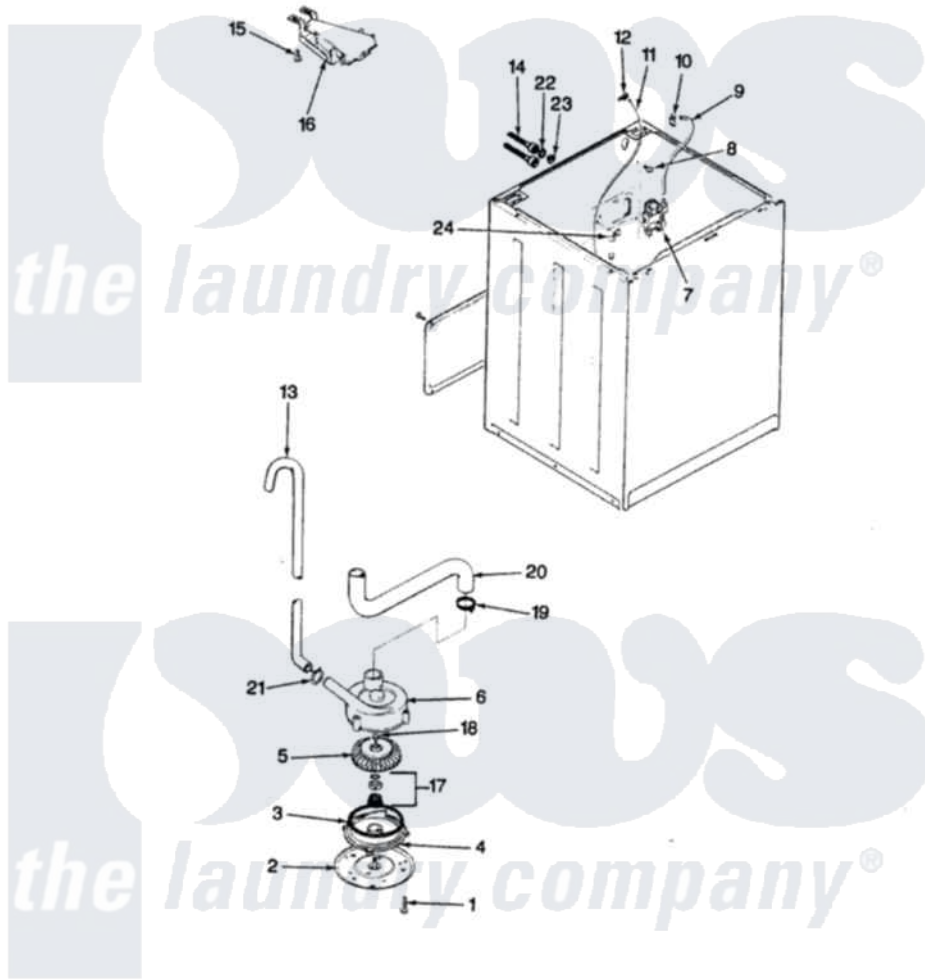

Crosley CW18P2WC 06 - WATER CARRYING

SECTION: WATER CARRYING & PUMP ASSEMBLY
 MODEL: CW18P2C

Issue Date: 2/91

Crosley [Residential Crosley CW18P2WC Washer Parts](#) Parts Diagram 06 - WATER CARRYING
 Click on the part number to view part

Item	Original Part Number	Replaced By	Status	Part Description
1	25-7405	3196164		Screw
2	33-6035		Not Available	PLATE & PULLEY ASSY.
3	33-6032			Gasket
4	35-2058			Base, Pump
5	35-2057	35-6465		Pump Assem
6	35-2099	35-6465		Pump Assem
"	35-2056		Not Available	HOUSING, PUMP
7	25-7220			Clip, Cabinet Top
"	33-7044	35-2374N		Valve, Water
8	25-7867	596669		Clamp, Manifold
9	35-0541		Not Available	WATR INLET HOSE
10	25-7866	489503		Clamp
11	35-2321	21001748		Hose, Pressure Switch
"	35-2261		Not Available	PAD, PRESSURE SWITCH HOSE
12	33-6099			Clamp
13	33-9436	211704		Hose, Drain

14	33-7046	89503	Hose-Inlet
"	35-0873	76313	Hosefill
15	25-3092	90767	Screw, 8A X 3/8 HeX Washer Head Tapping
16	35-2051	21001760	Flume Assembly / Water Diverter
17	35-0707		Seal, Seat And "O" Ring
18	25-7894	W10001180	Screw
19	33-6069	Not Available	BODY ASSY
20	35-2131	Not Available	HOSE, SUMP TO PUMP
21	25-7080	285655	Clamp, Hose
22	25-7048		Washer
23	33-7313	33-4264N	Strainer And Washer Kit
24	33-6099		Clamp