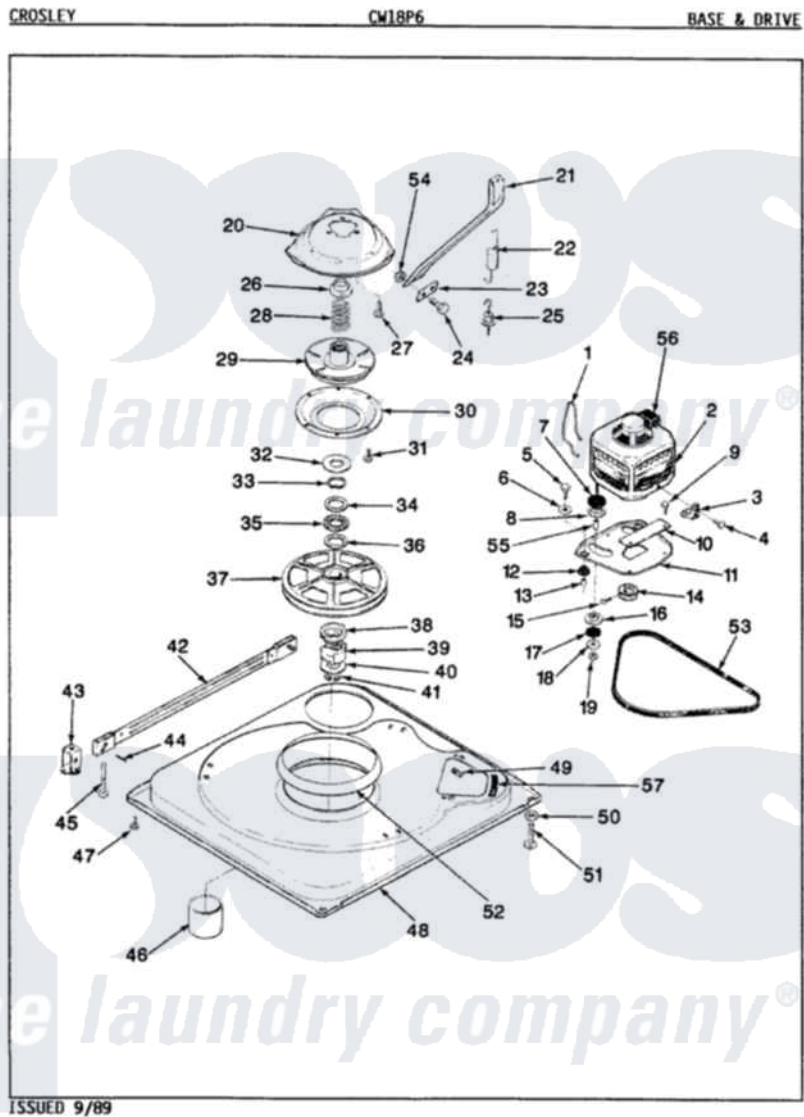

# Crosley CW18P6A 01 - BASE & DRIVE (ORIG. REV. A-D)

Crosley [Residential Crosley CW18P6A Washer Parts](#) Parts Diagram 01 - BASE & DRIVE (ORIG. REV. A-D)  
 Click on the part number to view part

Item	Original Part Number	Replaced By	Status	Part Description
1	<a href="#">35-0235</a>			Spring, Motor Pivot
2	35-2030		Not Available	MOTOR
"	LA-2002		Not Available	MOTOR KIT
3	<a href="#">33-9945</a>			Slide, Foot
4	25-7418	<a href="#">33001178</a>		Back, Tumbler
5	25-7833	<a href="#">21001977</a>		Screw
6	<a href="#">25-7834</a>			Washer, Motor/Base Screw
7	<a href="#">33-9946</a>			Isolator, Motor
8	33-9944	<a href="#">35-3570</a>		Washer, Motor Pivot
9	25-3083	<a href="#">212951</a>		Screw, No.6-32 X 1/4 Inch
10	33-9947		Not Available	DBL.PIVOT SLIDE
11	35-2810	<a href="#">21001783</a>		Plate And Screw Assembly
"	35-2021	<a href="#">21001783</a>		Plate And Screw Assembly
12	33-9941	<a href="#">35-3646</a>		Isolator, Motor Plate
13	<a href="#">25-7831</a>			Spacer, Mounting
14	35-2124	<a href="#">W10143344</a>		Pulley