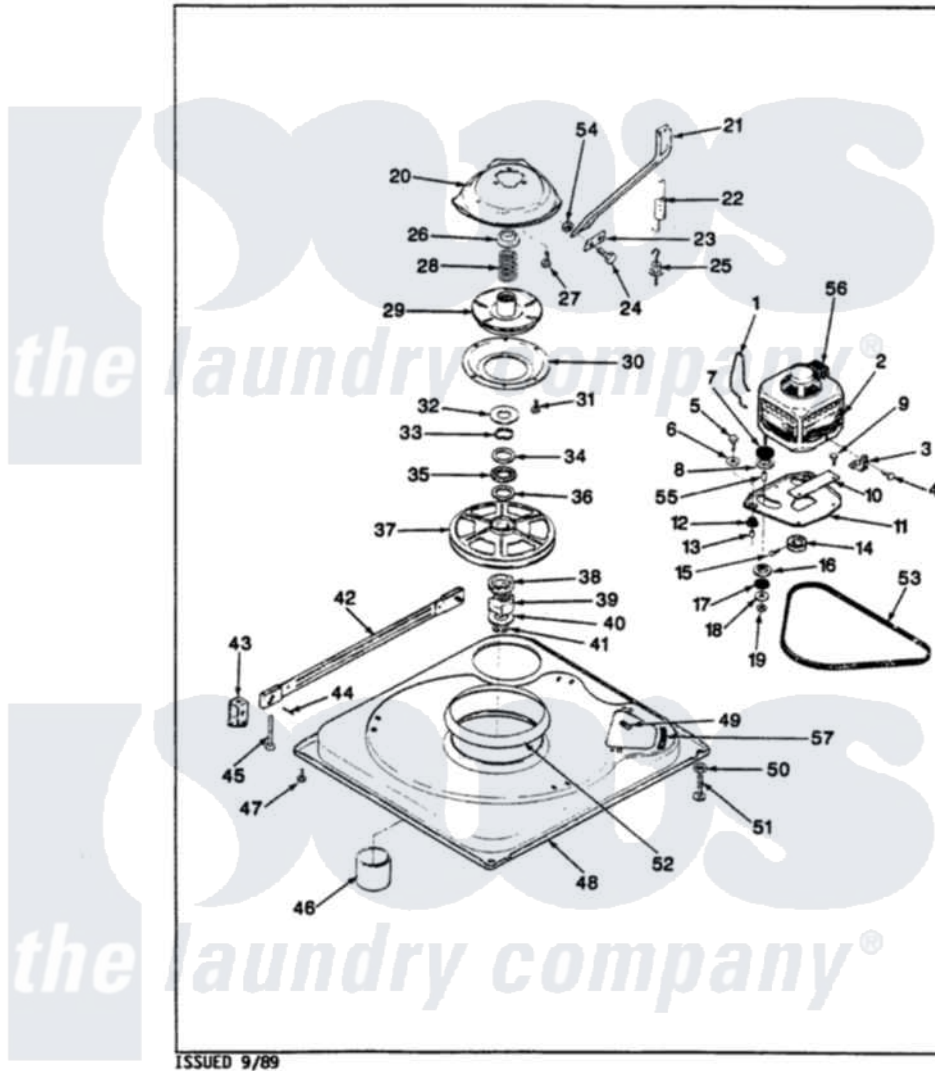

# Crosley CW18P6A 02 - BASE & DRIVE (REV. E-G)

CROSLEY CW18P6 BASE & DR

Crosley [Residential Crosley CW18P6A Washer Parts](#) Parts Diagram 02 - BASE & DRIVE (REV. E-G)  
 Click on the part number to view part

Item	Original Part Number	Replaced By	Status	Part Description
1	<a href="#">35-0235</a>			Spring, Motor Pivot
2	LA-2002		Not Available	MOTOR KIT
"	35-2030		Not Available	MOTOR
3	<a href="#">33-9945</a>			Slide, Foot
4	25-7418	<a href="#">33001178</a>		Back, Tumbler
5	25-7833	<a href="#">21001977</a>		Screw
6	<a href="#">25-7834</a>			Washer, Motor/Base Screw
7	<a href="#">33-9946</a>			Isolator, Motor
8	33-9944	<a href="#">35-3570</a>		Washer, Motor Pivot
9	25-3083	<a href="#">212951</a>		Screw, No.6-32 X 1/4 Inch
10	33-9947		Not Available	DBL.PIVOT SLIDE
11	35-2810	<a href="#">21001783</a>		Plate And Screw Assembly
12	33-9941	<a href="#">35-3646</a>		Isolator, Motor Plate
13	<a href="#">25-7831</a>			Spacer, Mounting
14	35-2124	<a href="#">W10143344</a>		Pulley
15	<a href="#">25-7117</a>			Set Screw