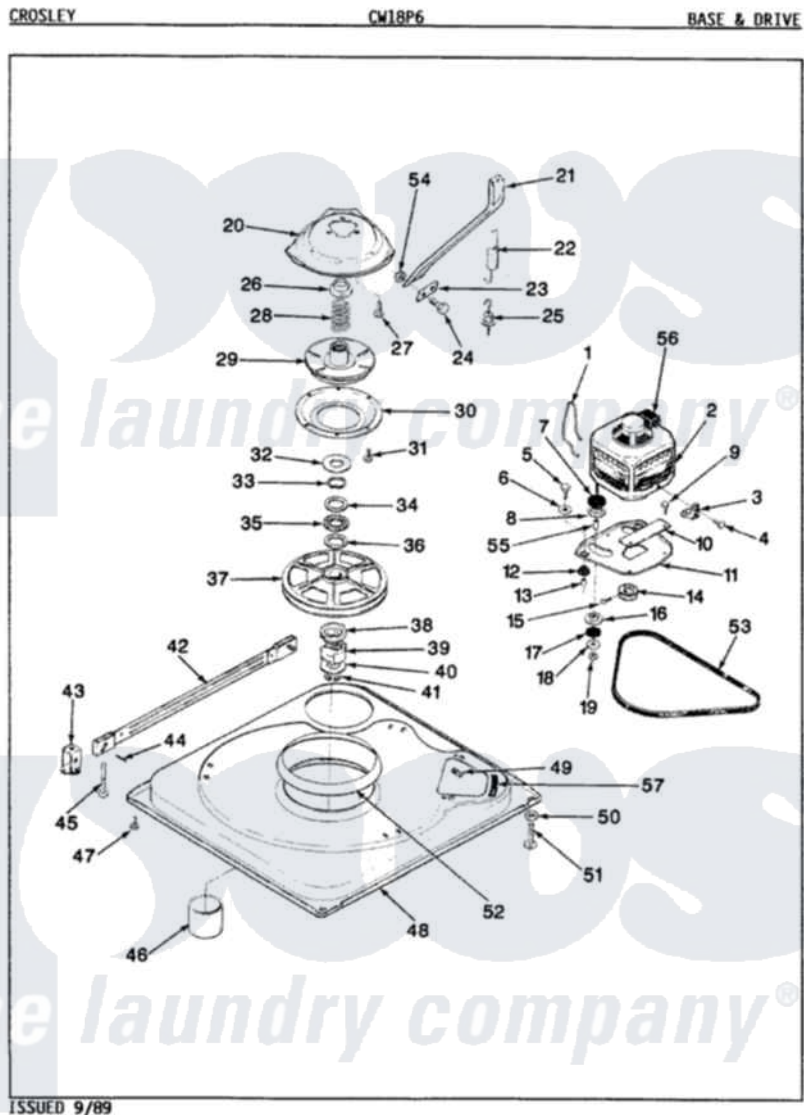

Crosley CW18P6A 03 - BASE & DRIVE (REV. H-M)

Crosley [Residential Crosley CW18P6A Washer Parts](#) Parts Diagram 03 - BASE & DRIVE (REV. H-M)
 Click on the part number to view part

Item	Original Part Number	Replaced By	Status	Part Description
1	35-0235			Spring, Motor Pivot
2	LA-2002		Not Available	MOTOR KIT
"	35-2030		Not Available	MOTOR
3	33-9945			Slide, Foot
4	25-7418	33001178		Back, Tumbler
5	25-7833	21001977		Screw
6	25-7833	21001977		Screw
7	33-9946			Isolator, Motor
8	33-9944	35-3570		Washer, Motor Pivot
9	35-2810	21001783		Plate And Screw Assembly
10	33-9941	35-3646		Isolator, Motor Plate
11	25-7831			Spacer, Mounting
12	35-2124	W10143344		Pulley
13	25-7117			Set Screw
14	33-9943	35-3571		Slide, Motor Pivot
15	33-9967			Washer, Motor Isolator

16	25-7047		Washer, Flat
17	25-7325	Y707702	Locknut
18	35-2681		Not Available
"	35-3658		SPRING, SUSPENSION
			Spring, Suspension
19	35-2976		Not Available
			HOOK, SUSPENSION SPRING
20	35-2049	21001881	Bar, Stabilizer
21	35-2046		Bracket, Stabilizer
22	35-2052		Pin, Stabilizer
23	35-2050	22004469	Leg And Foot Self Stabalizing
24	25-7828	489483	Screw 10-32 X 1/2
"	35-2039		Not Available
			PAD, FOOT
25	35-2984		Not Available
			BASE
26	25-7838	25-7845	Speednut, Motor
27	25-7915		Hex Nut
28	35-0772	25001119	Foot And Pad Assembly
"	35-0837	25001119	Foot And Pad Assembly
29	Y25-7951		Washer, Suspension Hook
30	35-2320	21352320	Belt, Drive
31	25-7830		Spacer
32	33-9765		Switch, Motor
33	35-2065		Pad, Motor Plate
34	35-2357	21002026	Snubber