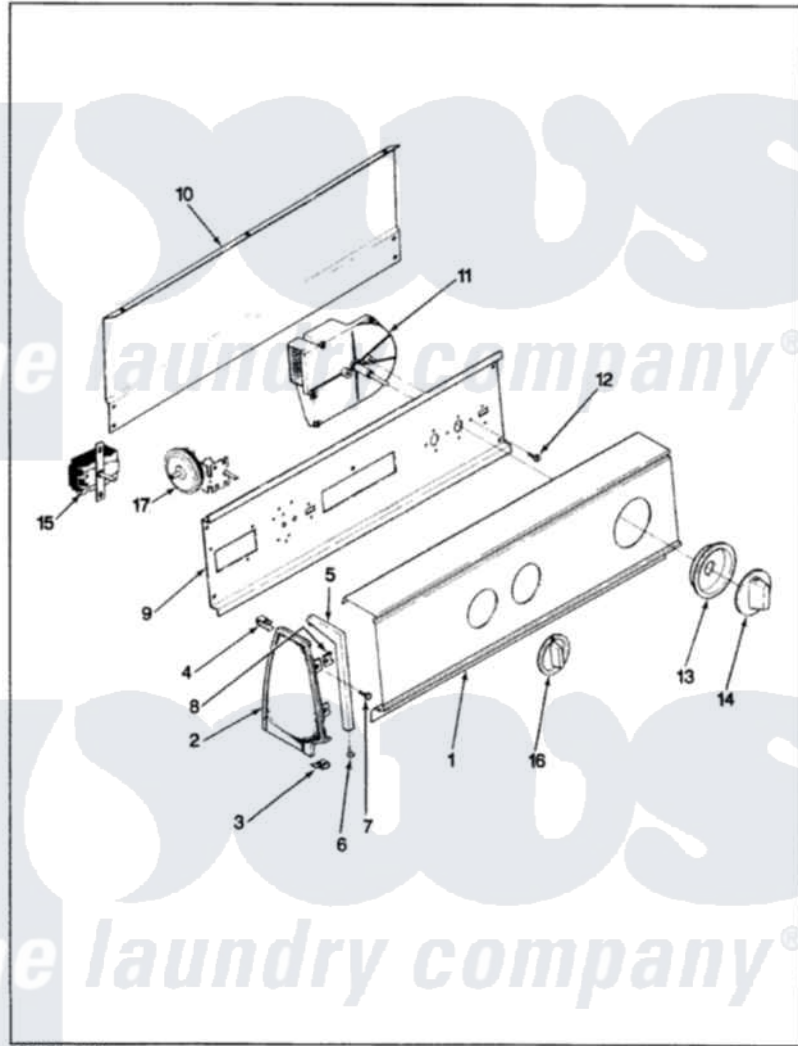

Crosley CW18P6A 04 - CONTROL PANEL (ORIG. REV. A-D)

CROSLEY CW18P6 BACKGUARD

ISSUED 9/89

Crosley Residential Crosley CW18P6A Washer Parts Parts Diagram 04 - CONTROL PANEL (ORIG. REV. A-D)
 Click on the part number to view part

Item	Original Part Number	Replaced By	Status	Part Description
1	25-7793			Screw
"	35-2474		Not Available	CONTROL PANEL
"	25-7702			Speedclip, End Cap To Control Panel
2	53-0265			LH Endcap
"	53-0264			RH Endcap
"	35-2488	21001452		Cap- End
"	35-2487	21001451		Cap- End
3	34-9487		Not Available	PLATE, REINFORCEMENT
"	25-7851			Speedclip, End Cap To Top
"	25-7697	25-2219		Screw
4	25-7852			Speedclip, Rr Shld To End Cap
"	25-7435	33002917		Screw, No.10-16
5	53-0278		Not Available	TRIM, END CAP (LT)
"	53-0277		Not Available	TRIM, END CAP (RT)
6	25-7760			Screw

7	25-3092	90767	Screw, 8A X 3/8 HeX Washer Head Tapping
8	25-7702		Speedclip, End Cap To Control Panel
9	53-1676		Shield, Control
"	53-0365	53-1676	Shield, Control
10	25-3457		Screw, Sems
"	25-3092	90767	Screw, 8A X 3/8 HeX Washer Head Tapping
"	35-2688	21001460	Shield, Rear
"	53-0268	21001460	Shield, Rear
11	35-2210	35-2749	Timer
12	25-0088	489483	Screw 10-32 X 1/2
13	35-0180	12500058	Knob Ski
14	35-0498	12500058	Knob Ski
15	25-3092	90767	Screw, 8A X 3/8 HeX Washer Head Tapping
"	35-0119		Rotary Switch
16	25-3092	90767	Screw, 8A X 3/8 HeX Washer Head Tapping
"	35-2256	21001283	Knob, Selector---Piq
17	25-3092	90767	Screw, 8A X 3/8 HeX Washer Head Tapping
"	35-2145	21001554	Switch, Water Level
NI	33-8304	Not Available	MANUAL, USE & CARE