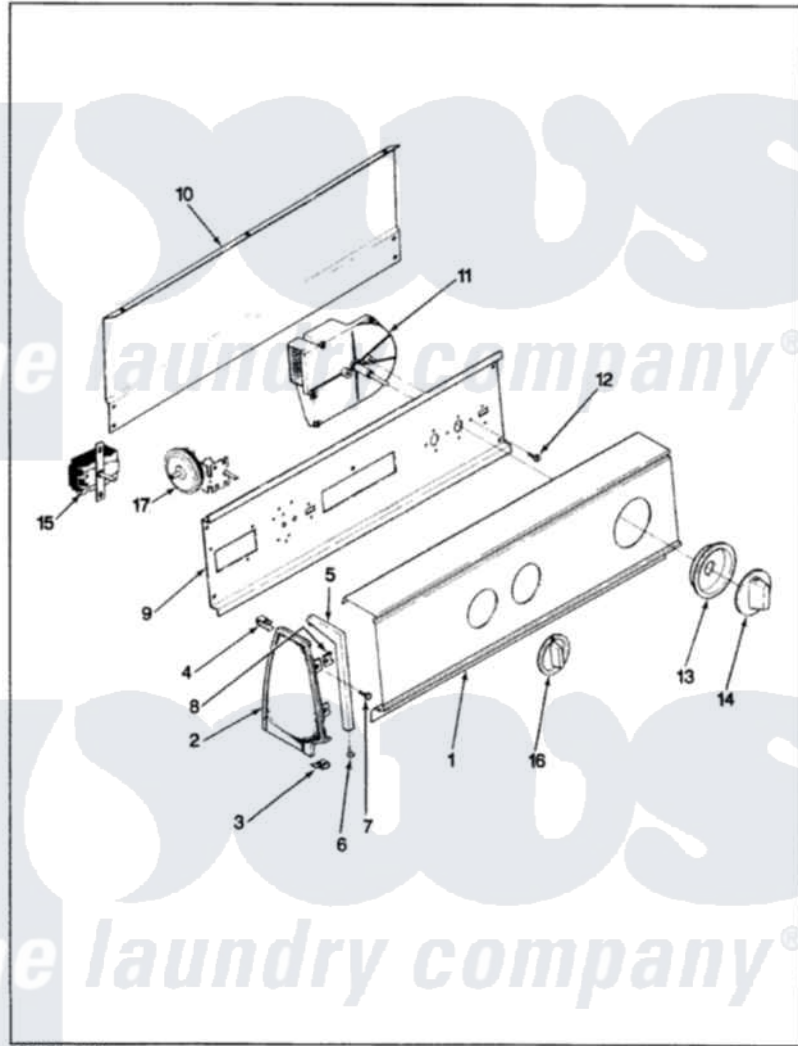

# Crosley CW18P6A 06 - CONTROL PANEL (REV. H-M)

CROSLEY CW18P6 BACKGUARD

ISSUED 9/89

Crosley Residential Crosley CW18P6A Washer Parts Parts Diagram 06 - CONTROL PANEL (REV. H-M)  
 Click on the part number to view part

Item	Original Part Number	Replaced By	Status	Part Description
1	<a href="#">25-7702</a>			Speedclip, End Cap To Control Panel
"	<a href="#">25-7793</a>			Screw
"	35-2474		Not Available	CONTROL PANEL
2	35-2488	<a href="#">21001452</a>		Cap- End
"	35-2487	<a href="#">21001451</a>		Cap- End
3	34-9487		Not Available	PLATE, REINFORCEMENT
"	25-7697	<a href="#">25-2219</a>		Screw
"	<a href="#">25-7851</a>			Speedclip, End Cap To Top
4	25-7435	<a href="#">33002917</a>		Screw, No.10-16
"	<a href="#">25-7852</a>			Speedclip, Rr Shld To End Cap
5	53-0278		Not Available	TRIM, END CAP (LT)
"	53-0277		Not Available	TRIM, END CAP (RT)
6	<a href="#">25-7760</a>			Screw
7	25-3092	<a href="#">90767</a>		Screw, 8A X 3/8 HeX Washer Head Tapping

8	<a href="#">25-7702</a>		Speedclip, End Cap To Control Panel
9	<a href="#">53-1676</a>		Shield, Control
10	25-7853	<a href="#">25-7933</a>	Ring, Retaining
"	25-3092	<a href="#">90767</a>	Screw, 8A X 3/8 HeX Washer Head Tapping
"	<a href="#">25-3457</a>		Screw, Sems
"	35-2688	<a href="#">21001460</a>	Shield, Rear
11	35-2210	<a href="#">35-2749</a>	Timer
12	25-0205	<a href="#">216412</a>	Screw, Bracket To Timer
13	35-0180	<a href="#">12500058</a>	Knob Ski
14	35-2486	<a href="#">12500058</a>	Knob Ski
15	35-2838	<a href="#">35-2839</a>	Switch
"	25-3092	<a href="#">90767</a>	Screw, 8A X 3/8 HeX Washer Head Tapping
16	25-3092	<a href="#">90767</a>	Screw, 8A X 3/8 HeX Washer Head Tapping
"	35-2256	<a href="#">21001283</a>	Knob, Selector---Piq
17	35-3283	<a href="#">21001554</a>	Switch, Water Level
"	25-3092	<a href="#">90767</a>	Screw, 8A X 3/8 HeX Washer Head Tapping
"	35-2503	Not Available	MANUAL, U&C INSERT
"	35-2145	<a href="#">21001554</a>	Switch, Water Level