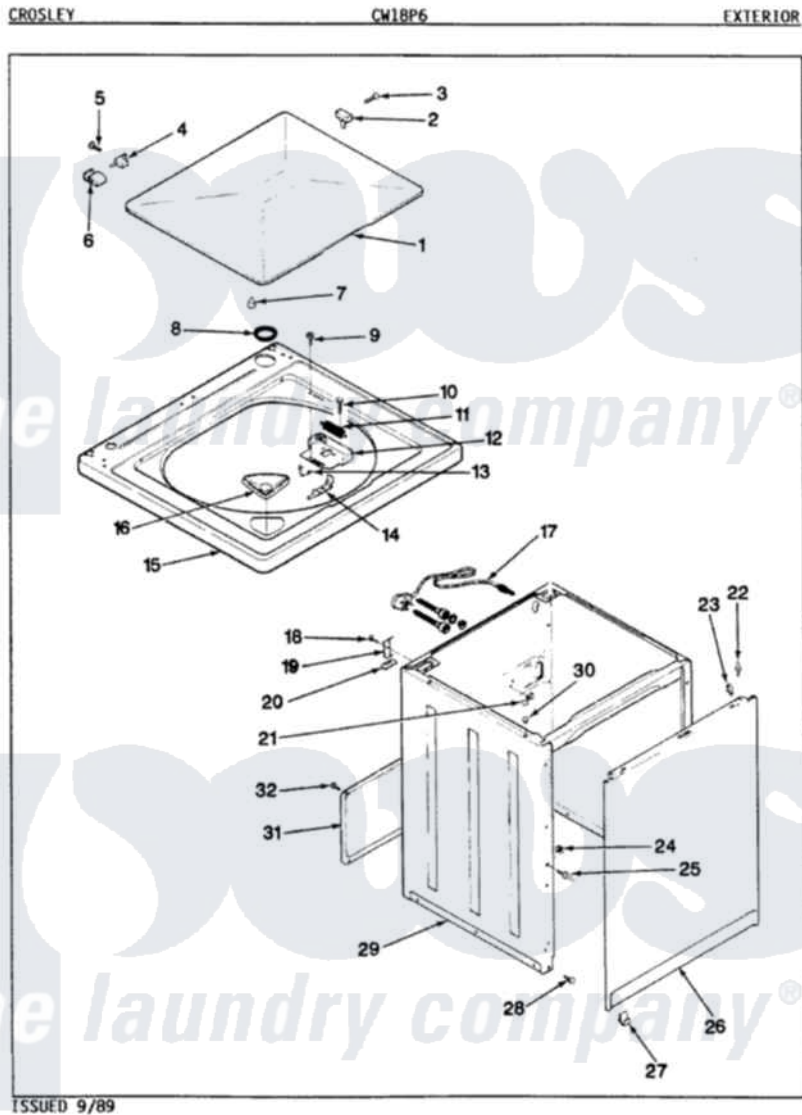

Crosley CW18P6A 07 - EXTERIOR (REV. H-M)

Crosley Residential Crosley CW18P6A Washer Parts Parts Diagram 07 - EXTERIOR (REV. H-M)
 Click on the part number to view part

Item	Original Part Number	Replaced By	Status	Part Description
1	35-2026-24		Not Available	LID (ALM)
2	25-7436			Nylite Washer
"	43-0057			Actuator, Door Switch
3	25-7438			Screw
4	25-7086	Y0308025		Washer, Stainless Steel
"	35-2045			Pin, Hinge
5	25-7893			Screw
6	35-2044			Hinge, Lid
7	35-0581			Bumper, Door
8	35-2063			Bushing, Insulator
"	35-2064			Bushing, Insulating
9	25-7463	7101P012-60		Screw
10	25-7437	40040701		Screw, Tapping No.6b-20
11	35-2814	12001187		Kit, Lid Switch Assembly
12	35-2795	12001187		Kit, Lid Switch Assembly
13	25-7878			Clip

14	35-2805	12001187		Kit, Lid Switch Assembly
15	35-2739-24		Not Available	TOP, CABINET (ALM)
16	33-9906	21001167		Dispenser, Bleach
17	35-0680		Not Available	CORD, POWER
18	25-7893			Screw
19	33-7450	35-2846		Hinge, Cabinet Top
20	33-0930			Pad, Top Hinge
21	25-7796	596669		Clamp, Manifold
22	53-0643			Pin, Locator
23	25-7220			Clip, Cabinet Top
24	25-0224	3400029		Nut, Adapter Plate
25	53-0643			Pin, Locator
26	35-2084-24			Panel, Front
27	53-0120			Clip, Front Panel
28	33-2653			Bumper, Cabinet
29	35-2106-24	12001802		Kit, Cabinet/Rear Shield
30	33-2653			Bumper, Cabinet
31	35-2108	21001871		Cabinet
32	25-7733	681414		Screw, 10AB X 1/2