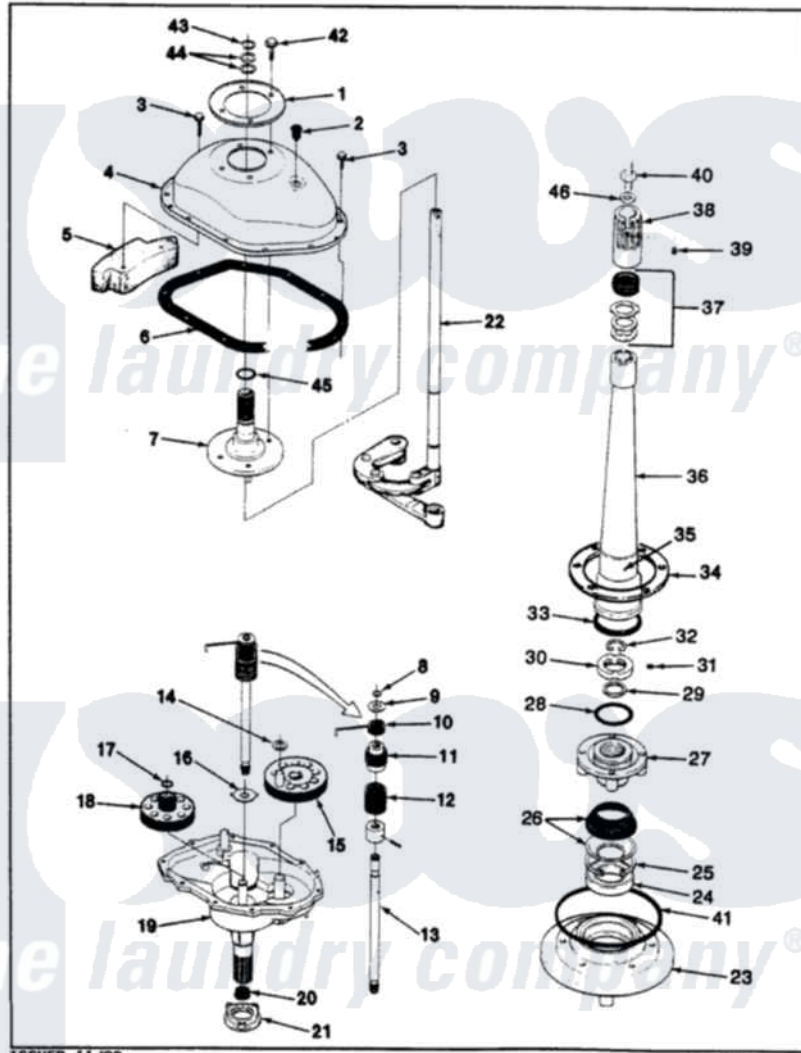

# Crosley CW18P6A 10 - TRANSMISSION (REV. H-M)

CROSLEY CW18P6 TRANSMISSION & RELATED PARTS

ISSUED 11/89

Crosley Residential Crosley CW18P6A Washer Parts Parts Diagram 10 - TRANSMISSION (REV. H-M)  
 Click on the part number to view part

Item	Original Part Number	Replaced By	Status	Part Description
1	<a href="#">25-7941</a>			"O" Ring, Agr Drive Shaft
2	35-2835	<a href="#">21001066</a>		Bearing, Centerpost
3	35-2792	<a href="#">21001401</a>		Center Pos
4	<a href="#">33-6790</a>			Bearing, Agitator
"	35-2983		Not Available	CENTERPOST ASSY.
5	<a href="#">35-2906</a>			Seal, Centerpost Bottom
6	<a href="#">35-2791</a>			Nut, Spin Tube
7	<a href="#">25-7938</a>			"O" Ring, Basket Drive Hub
8	35-3647	<a href="#">W10219156</a>		Tub Seal
"	35-2715		Not Available	BASKET DRIVE HUB ASSY
9	<a href="#">35-2974</a>			Tub Seal/Hub Assembly
10	35-2716	<a href="#">12001561</a>		Bearing And Seal Housing Assembly
11	35-2972	<a href="#">12001561</a>		Bearing And Seal Housing Assembly
"	<a href="#">35-2205</a>			Bearing, Spin
12	25-7940		Not Available	RING, RETAINING (AG.