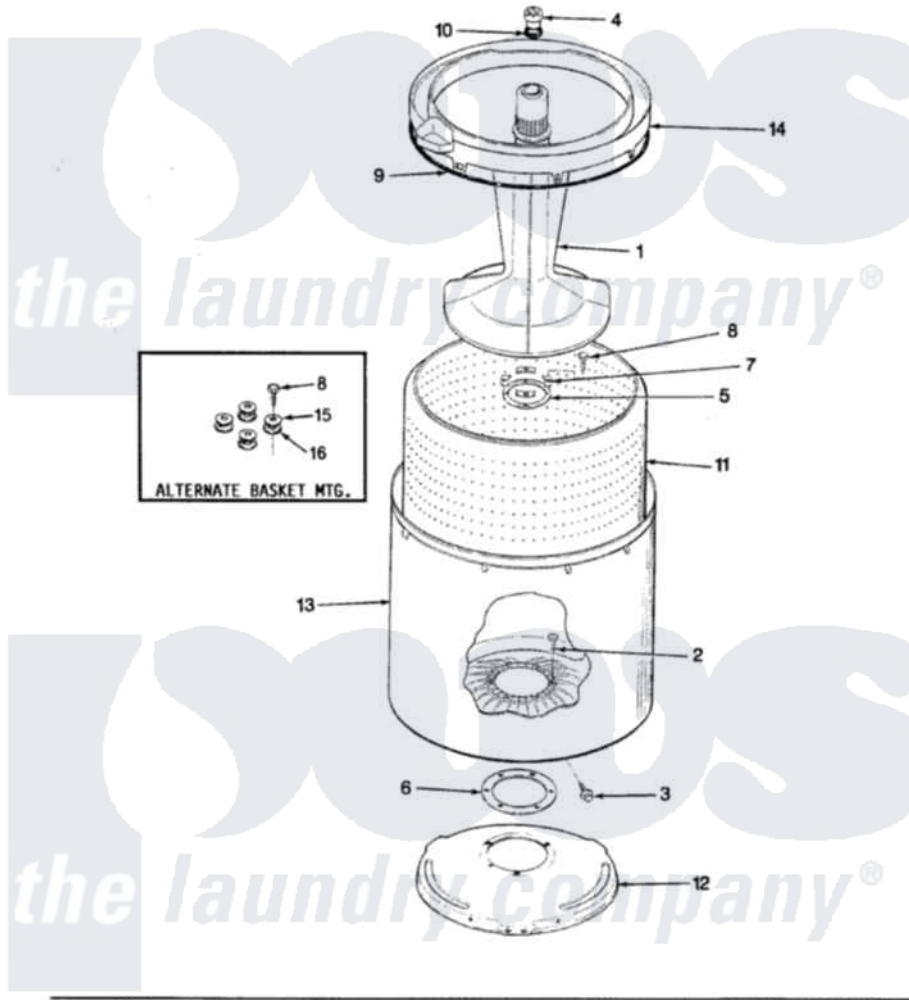

Crosley CW18P6A 11 - TUB (ORIG. REV. A-D)

SECTION: TUB
MODEL: CW18P6

Issue Date: 6/90

Crosley [Residential Crosley CW18P6A Washer Parts](#) Parts Diagram 11 - TUB (ORIG. REV. A-D)
Click on the part number to view part

Item	Original Part Number	Replaced By	Status	Part Description
1	35-2456	33-4352		Agitator
2	35-2062	21001063		Screw, Shoulder
3	25-7914	22002933		Screw
4	33-6241			Cap
5	33-8959			Gasket
6	35-2061			Gasket, Tub To Housing
7	35-8799		Not Available	REINFORCEMENT PLATE
8	25-7783	4356852		Screw
9	35-2328			Seal, Tub Top
10	25-7330			Rubber Washer
11	35-2381		Not Available	BASKET ASSY-WHITE
12	35-2023			Tub Support
"	35-2529		Not Available	TUB SUPPORT
13	35-2038			Tub
14	35-2034		Not Available	TOP, TUB
15	25-7921		Not Available	STEEL WASHER