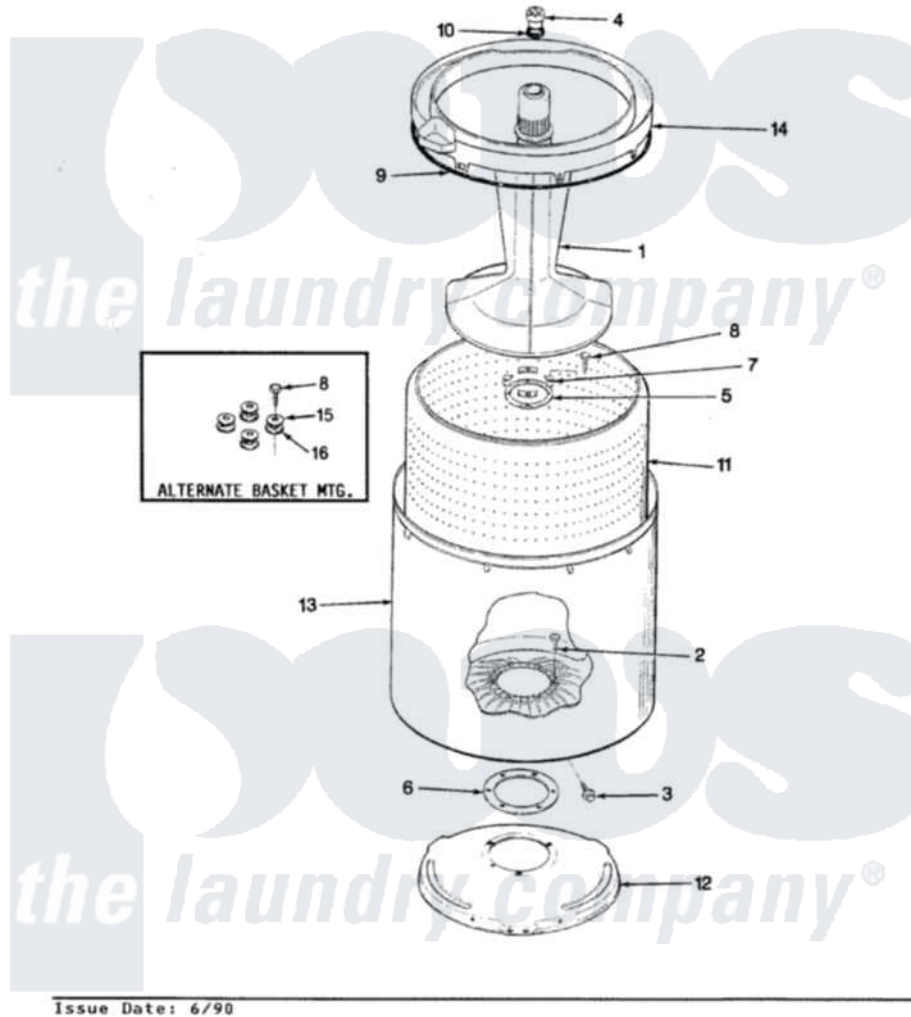

# Crosley CW18P6A 13 - TUB (REV. H-M)

SECTION: TUB  
MODEL: CW18P6

Crosley [Residential Crosley CW18P6A Washer Parts](#) Parts Diagram 13 - TUB (REV. H-M)  
Click on the part number to view part

Item	Original Part Number	Replaced By	Status	Part Description
1	<a href="#">35-3580</a>			Agitator
"	35-2717	<a href="#">35-3580</a>		Agitator
2	25-7947	<a href="#">21001063</a>		Screw, Shoulder
3	25-7953	<a href="#">22002933</a>		Screw
4	25-7948	<a href="#">W10309247</a>		Screw
5	<a href="#">35-3685</a>			Gasket, Basket To Centerpost
"	35-2980	<a href="#">35-3685</a>		Gasket, Basket To Centerpost
6	<a href="#">35-3686</a>			Gasket, Tub To Housing
"	<a href="#">35-2979</a>			Gasket, Tub/Hsg
7	<a href="#">35-3014</a>			Gasket And Reinf. Plate Assembly
8	25-7783	<a href="#">4356852</a>		Screw
9	<a href="#">35-2328</a>			Seal, Tub Top
10	<a href="#">35-2733</a>			Cap, Agitator
11	35-3016		Not Available	BASKET ASSY
12	<a href="#">35-2978</a>			Seal, Tub/Housing
13	<a href="#">35-3700</a>			Tub Assembly

"	35-2952	<a href="#">35-3700</a>	Tub Assembly
14	35-2262	Not Available	SHIELD, TUB TOP
"	35-2034	Not Available	TOP, TUB
"	35-3578	Not Available	TOP, TUB