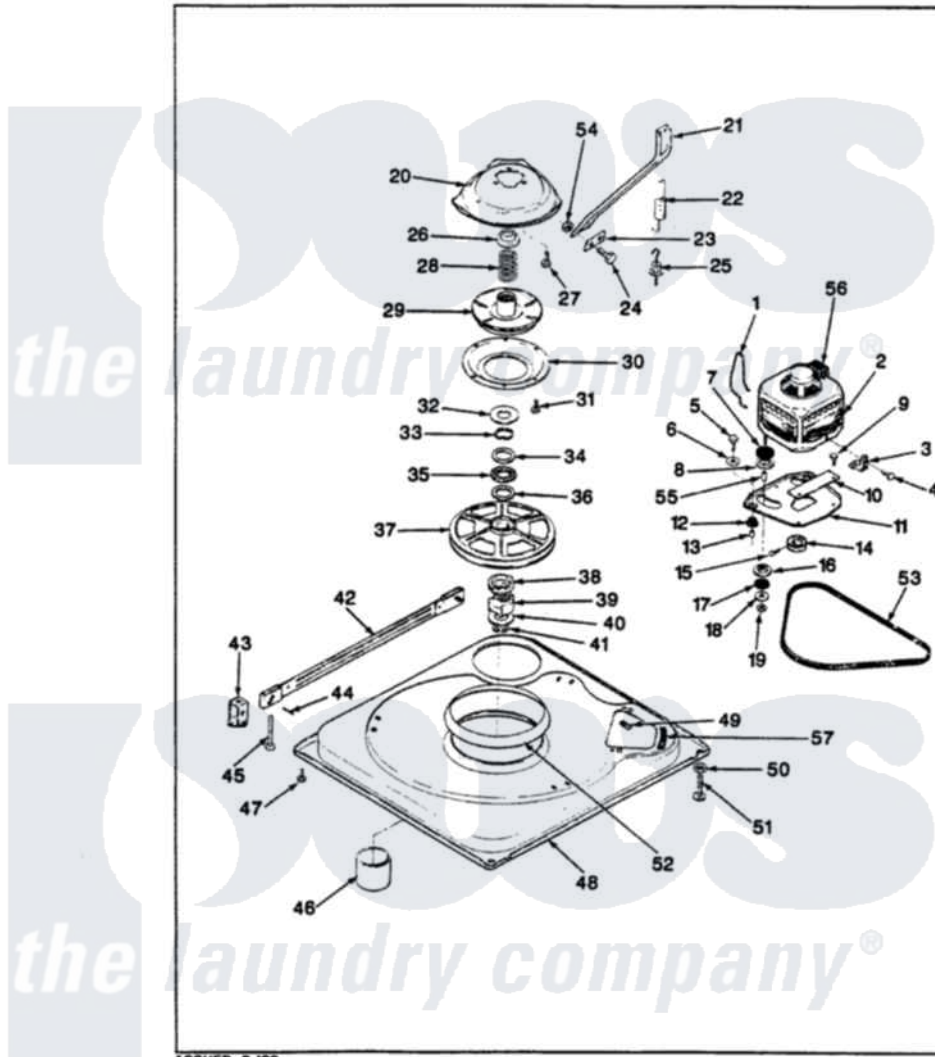

Crosley CW18P6H 01 - BASE & DRIVE (REV. E-G)

CROSLEY CW18P6 BASE & DR

ISSUED 9/89

Crosley Residential Crosley CW18P6H Washer Parts Parts Diagram 01 - BASE & DRIVE (REV. E-G)

Click on the part number to view part

Item	Original Part Number	Replaced By	Status	Part Description
1	<a href="#">35-0235</a>			Spring, Motor Pivot
2	LA-2002		Not Available	MOTOR KIT
"	35-2030		Not Available	MOTOR
3	<a href="#">33-9945</a>			Slide, Foot
4	25-7418	<a href="#">33001178</a>		Back, Tumbler
5	25-7833	<a href="#">21001977</a>		Screw
6	<a href="#">25-7834</a>			Washer, Motor/Base Screw
7	<a href="#">33-9946</a>			Isolator, Motor
8	33-9944	<a href="#">35-3570</a>		Washer, Motor Pivot
9	25-3083	<a href="#">212951</a>		Screw, No.6-32 X 1/4 Inch
10	33-9947		Not Available	DBL.PIVOT SLIDE
11	35-2810	<a href="#">21001783</a>		Plate And Screw Assembly
12	33-9941	<a href="#">35-3646</a>		Isolator, Motor Plate
13	<a href="#">25-7831</a>			Spacer, Mounting
14	35-2124	<a href="#">W10143344</a>		Pulley
15	<a href="#">25-7117</a>			Set Screw