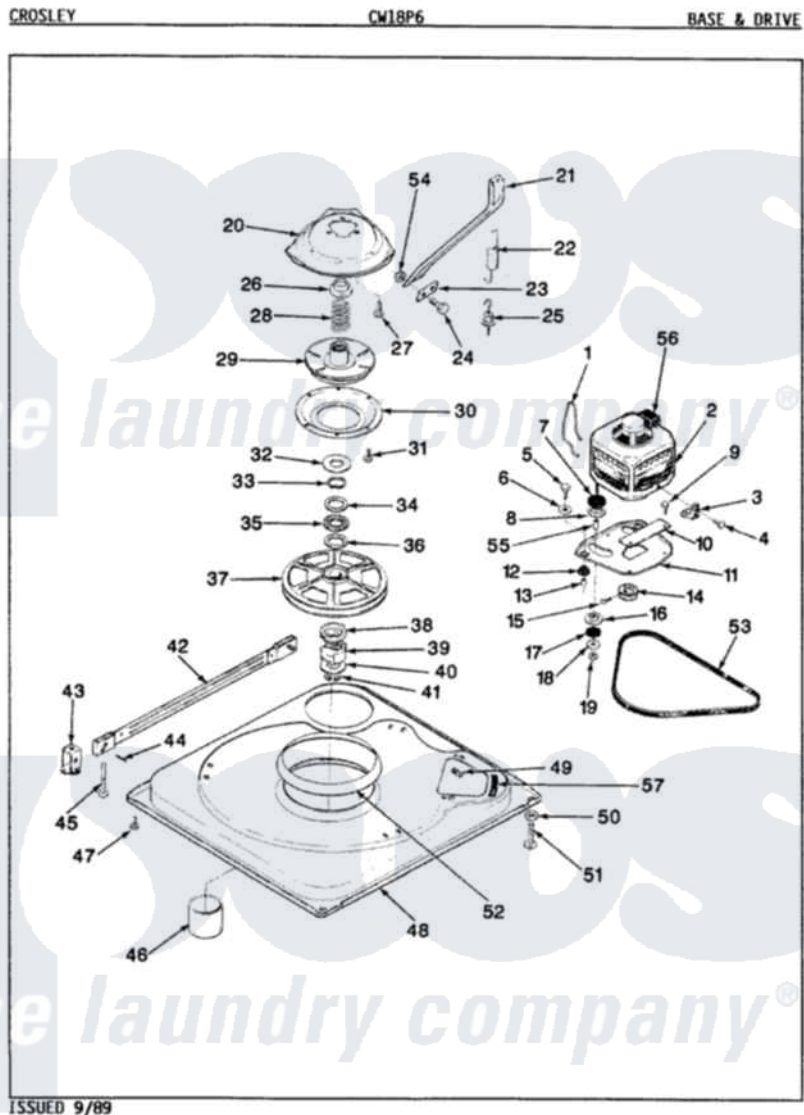

Crosley CW18P6H 02 - BASE & DRIVE (REV. H-M)

Crosley [Residential Crosley CW18P6H Washer Parts](#) Parts Diagram 02 - BASE & DRIVE (REV. H-M)
 Click on the part number to view part

Item	Original Part Number	Replaced By	Status	Part Description
1	35-0235			Spring, Motor Pivot
2	LA-2002		Not Available	MOTOR KIT
"	35-2030		Not Available	MOTOR
3	33-9945			Slide, Foot
4	25-7418	33001178		Back, Tumbler
5	25-7833	21001977		Screw
6	25-7833	21001977		Screw
7	33-9946			Isolator, Motor
8	33-9944	35-3570		Washer, Motor Pivot
9	35-2810	21001783		Plate And Screw Assembly
10	33-9941	35-3646		Isolator, Motor Plate
11	25-7831			Spacer, Mounting
12	35-2124	W10143344		Pulley
13	25-7117			Set Screw
14	33-9943	35-3571		Slide, Motor Pivot
15	33-9967			Washer, Motor Isolator

16	25-7047		Washer, Flat
17	25-7325	Y707702	Locknut
18	35-2681		Not Available
"	35-3658		SPRING, SUSPENSION
			Spring, Suspension
19	35-2976		Not Available
			HOOK, SUSPENSION SPRING
20	35-2049	21001881	Bar, Stabilizer
21	35-2046		Bracket, Stabilizer
22	35-2052		Pin, Stabilizer
23	35-2050	22004469	Leg And Foot Self Stabalizing
24	25-7828	489483	Screw 10-32 X 1/2
"	35-2039		Not Available
			PAD, FOOT
25	35-2984		Not Available
			BASE
26	25-7838	25-7845	Speednut, Motor
27	25-7915		Hex Nut
28	35-0772	25001119	Foot And Pad Assembly
"	35-0837	25001119	Foot And Pad Assembly
29	Y25-7951		Washer, Suspension Hook
30	35-2320	21352320	Belt, Drive
31	25-7830		Spacer
32	33-9765		Switch, Motor
33	35-2065		Pad, Motor Plate
34	35-2357	21002026	Snubber