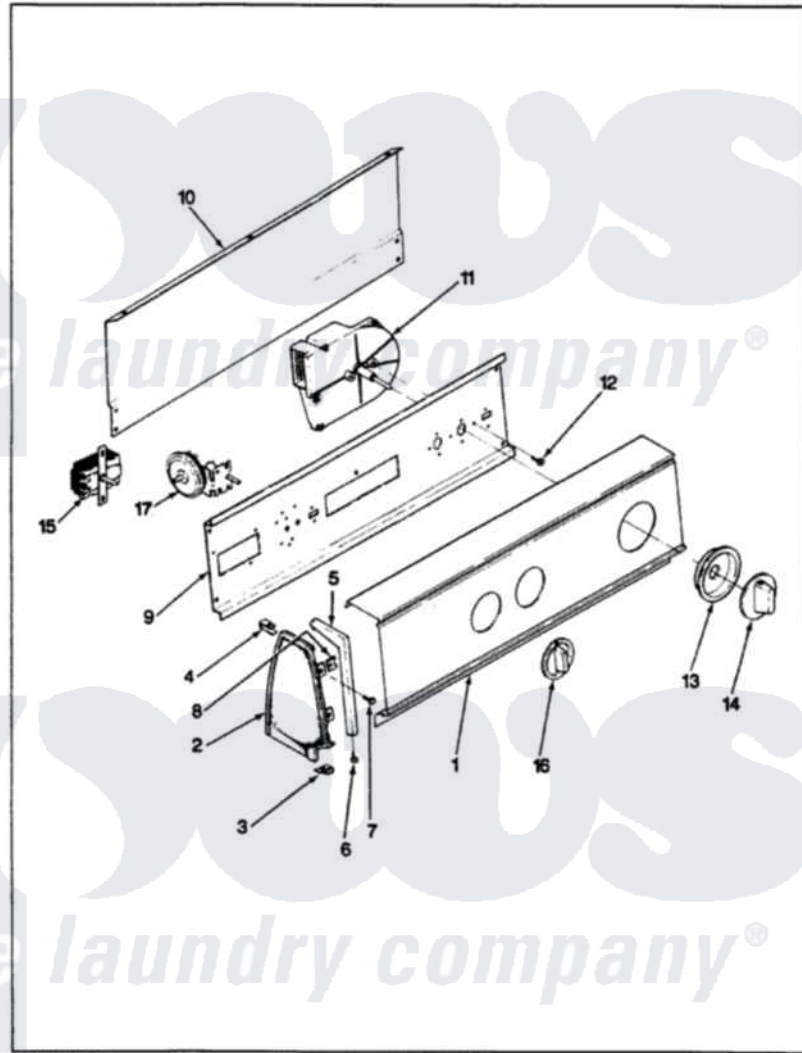

Crosley CW18P6H 03 - CONTROL PANEL (REV. E-G)

CROSLEY CW18P6 BACKGUARD

ISSUED 9/89

Crosley Residential Crosley CW18P6H Washer Parts Parts Diagram 03 - CONTROL PANEL (REV. E-G)

Click on the part number to view part

Item	Original Part Number	Replaced By	Status	Part Description
1	25-7702			Speedclip, End Cap To Control Panel
"	35-2474		Not Available	CONTROL PANEL
"	25-7793			Screw
2	35-2488	21001452		Cap- End
"	35-2487	21001451		Cap- End
3	25-7851			Speedclip, End Cap To Top
"	25-7697	25-2219		Screw
"	34-9487		Not Available	PLATE, REINFORCEMENT
4	25-7435	33002917		Screw, No.10-16
"	25-7852			Speedclip, Rr Shld To End Cap
5	53-0277		Not Available	TRIM, END CAP (RT)
"	53-0278		Not Available	TRIM, END CAP (LT)
6	25-7760			Screw
7	25-3092	90767		Screw, 8A X 3/8 HeX Washer Head Tapping

8	25-7702		Speedclip, End Cap To Control Panel
9	53-1676		Shield, Control
10	25-3457		Screw, Sems
"	25-3092	90767	Screw, 8A X 3/8 HeX Washer Head Tapping
"	35-2688	21001460	Shield, Rear
11	35-2210	35-2749	Timer
12	25-0088	489483	Screw 10-32 X 1/2
13	35-0180	12500058	Knob Ski
14	35-0498	12500058	Knob Ski
15	35-0119		Rotary Switch
"	25-3092	90767	Screw, 8A X 3/8 HeX Washer Head Tapping
16	35-2256	21001283	Knob, Selector---Piq
"	25-3092	90767	Screw, 8A X 3/8 HeX Washer Head Tapping
17	35-2145	21001554	Switch, Water Level
"	25-3092	90767	Screw, 8A X 3/8 HeX Washer Head Tapping
NI	33-8304	Not Available	MANUAL, USE & CARE