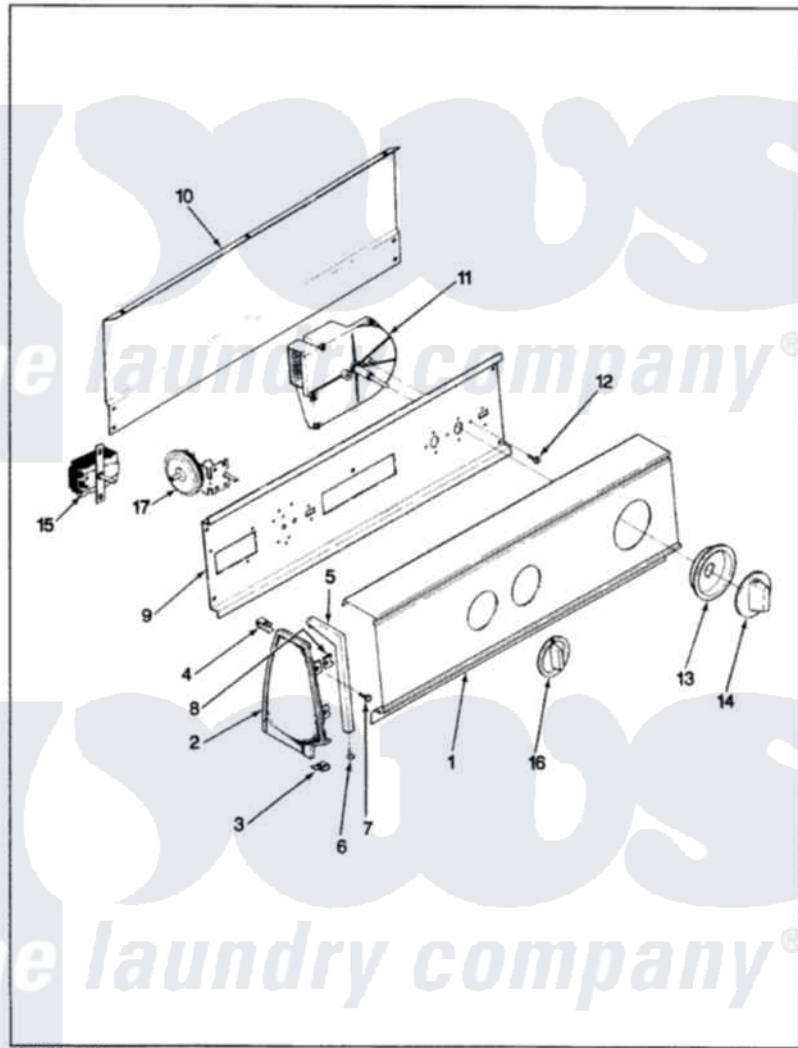

Crosley CW18P6H 04 - CONTROL PANEL (REV. H-M)

CROSLEY CW18P6 BACKGUARD

ISSUED 9/89

Crosley Residential Crosley CW18P6H Washer Parts Parts Diagram 04 - CONTROL PANEL (REV. H-M)
 Click on the part number to view part

Item	Original Part Number	Replaced By	Status	Part Description
1	25-7702			Speedclip, End Cap To Control Panel
"	25-7793			Screw
"	35-2474		Not Available	CONTROL PANEL
2	35-2488	21001452		Cap- End
"	35-2487	21001451		Cap- End
3	34-9487		Not Available	PLATE, REINFORCEMENT
"	25-7697	25-2219		Screw
"	25-7851			Speedclip, End Cap To Top
4	25-7435	33002917		Screw, No.10-16
"	25-7852			Speedclip, Rr Shld To End Cap
5	53-0278		Not Available	TRIM, END CAP (LT)
"	53-0277		Not Available	TRIM, END CAP (RT)
6	25-7760			Screw
7	25-3092	90767		Screw, 8A X 3/8 HeX Washer Head Tapping

8	25-7702		Speedclip, End Cap To Control Panel
9	53-1676		Shield, Control
10	25-7853	25-7933	Ring, Retaining
"	25-3092	90767	Screw, 8A X 3/8 HeX Washer Head Tapping
"	25-3457		Screw, Sems
"	35-2688	21001460	Shield, Rear
11	35-2210	35-2749	Timer
12	25-0205	216412	Screw, Bracket To Timer
13	35-0180	12500058	Knob Ski
14	35-2486	12500058	Knob Ski
15	35-2838	35-2839	Switch
"	25-3092	90767	Screw, 8A X 3/8 HeX Washer Head Tapping
16	25-3092	90767	Screw, 8A X 3/8 HeX Washer Head Tapping
"	35-2256	21001283	Knob, Selector---Piq
17	35-3283	21001554	Switch, Water Level
"	25-3092	90767	Screw, 8A X 3/8 HeX Washer Head Tapping
"	35-2503	Not Available	MANUAL, U&C INSERT
"	35-2145	21001554	Switch, Water Level