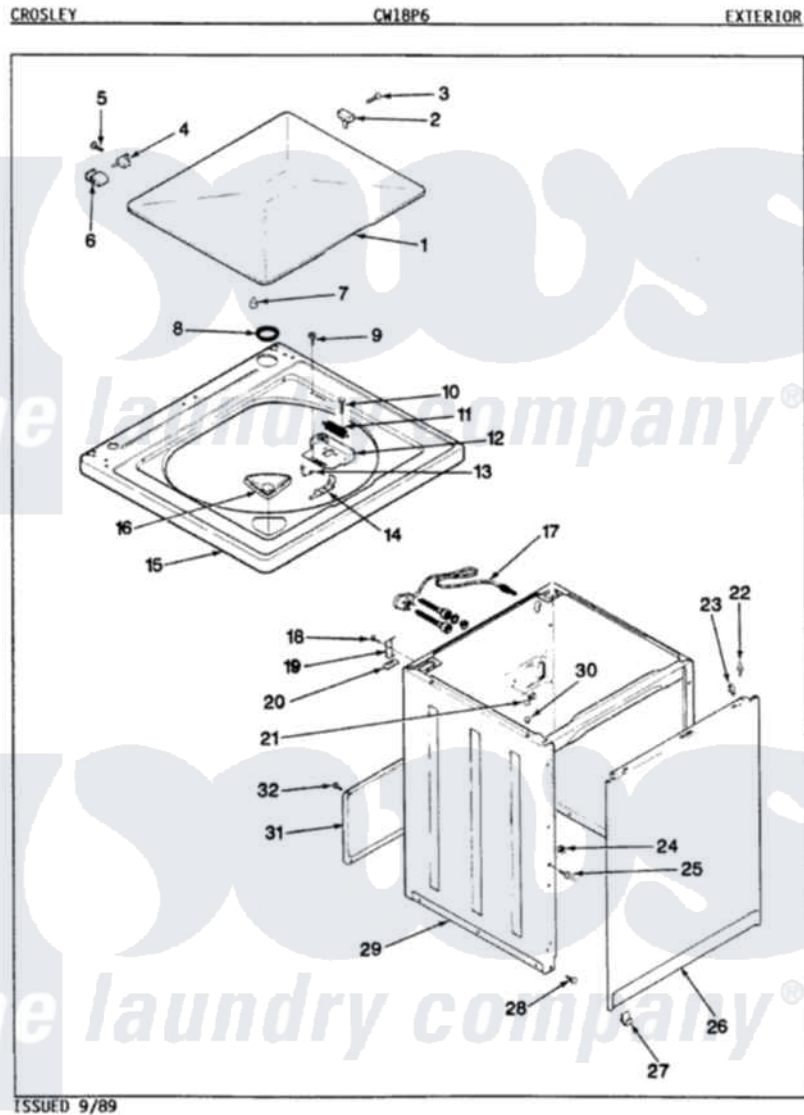

Crosley CW18P6H 05 - EXTERIOR (REV. H-M)

Crosley Residential Crosley CW18P6H Washer Parts Parts Diagram 05 - EXTERIOR (REV. H-M)
 Click on the part number to view part

Item	Original Part Number	Replaced By	Status	Part Description
1	35-2026-25		Not Available	LID (H WHT)
2	25-7436			Nylite Washer
"	43-0057			Actuator, Door Switch
3	25-7438			Screw
4	25-7086	Y0308025		Washer, Stainless Steel
"	35-2045			Pin, Hinge
5	25-7893			Screw
6	35-2044			Hinge, Lid
7	35-0581			Bumper, Door
8	35-2063			Bushing, Insulator
"	35-2064			Bushing, Insulating
9	25-7463	7101P012-60		Screw
10	25-7437	40040701		Screw, Tapping No.6b-20
11	35-2814	12001187		Kit, Lid Switch Assembly
12	35-2795	12001187		Kit, Lid Switch Assembly
13	25-7878			Clip

14	35-2805	12001187		Kit, Lid Switch Assembly
15	35-2739-25		Not Available	TOP, CABINET (HARV.WT)
16	33-9906	21001167		Dispenser, Bleach
17	35-0680		Not Available	CORD, POWER
18	25-7893			Screw
19	33-7450	35-2846		Hinge, Cabinet Top
20	33-0930			Pad, Top Hinge
21	25-7796	596669		Clamp, Manifold
22	53-0643			Pin, Locator
23	25-7220			Clip, Cabinet Top
24	25-0224	3400029		Nut, Adapter Plate
25	53-0643			Pin, Locator
26	35-2084-25		Not Available	PANEL, FRONT
27	53-0120			Clip, Front Panel
28	33-2653			Bumper, Cabinet
29	35-2106-25		Not Available	CABINET ASSY. (HW)
30	33-2653			Bumper, Cabinet
31	35-2108	21001871		Cabinet
32	25-7733	681414		Screw, 10AB X 1/2