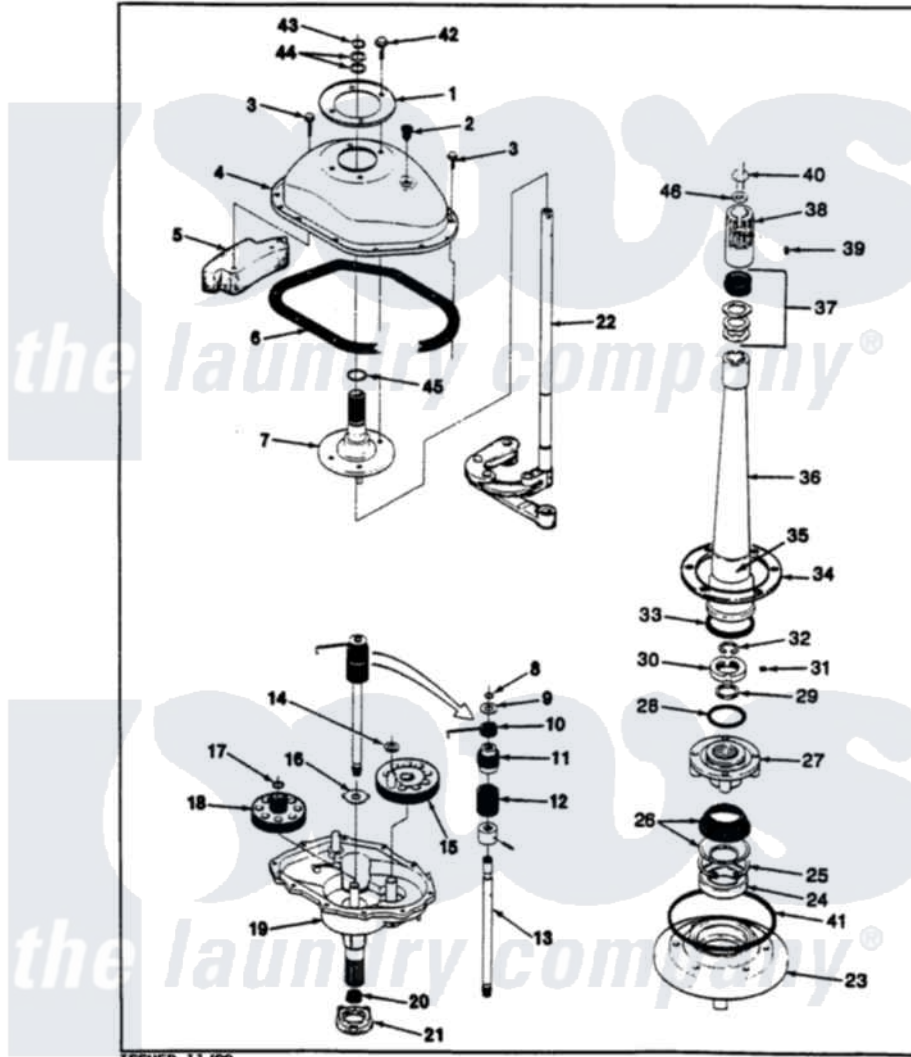

Crosley CW18P6H 06 - TRANSMISSION (REV. E-G)

CROSLEY CW18P6 TRANSMISSION & RELATED PARTS

ISSUED 11/89

Crosley Residential Crosley CW18P6H Washer Parts Parts Diagram 06 - TRANSMISSION (REV. E-G)
 Click on the part number to view part

Item	Original Part Number	Replaced By	Status	Part Description
1	33-9893	33-7187		Covr Reinforcmt
2	35-2621			Plug, Oil Fill
"	33-9373		Not Available	OIL FILL PLUG
3	25-7916			Bolt
4	33-4286N			Transmission Cover Kit
"	35-2620		Not Available	COVER, TRANSMISSION
5	35-2130		Not Available	COUNTER WEIGHT
"	35-2642			Counterweight
6	35-1030		Not Available	GASKET, TRANSMISSION HOUSING
7	35-2654			Drive Tube Assembly
"	33-8763	33-4286N		Transmission Cover Kit
8	25-7847			Ring, Retaining
9	25-7416		Not Available	WASHER, FLAT
10	33-6114	33-6463		Spring
11	35-2001			Pinion, Drive
12	33-3195		Not Available	SPRING