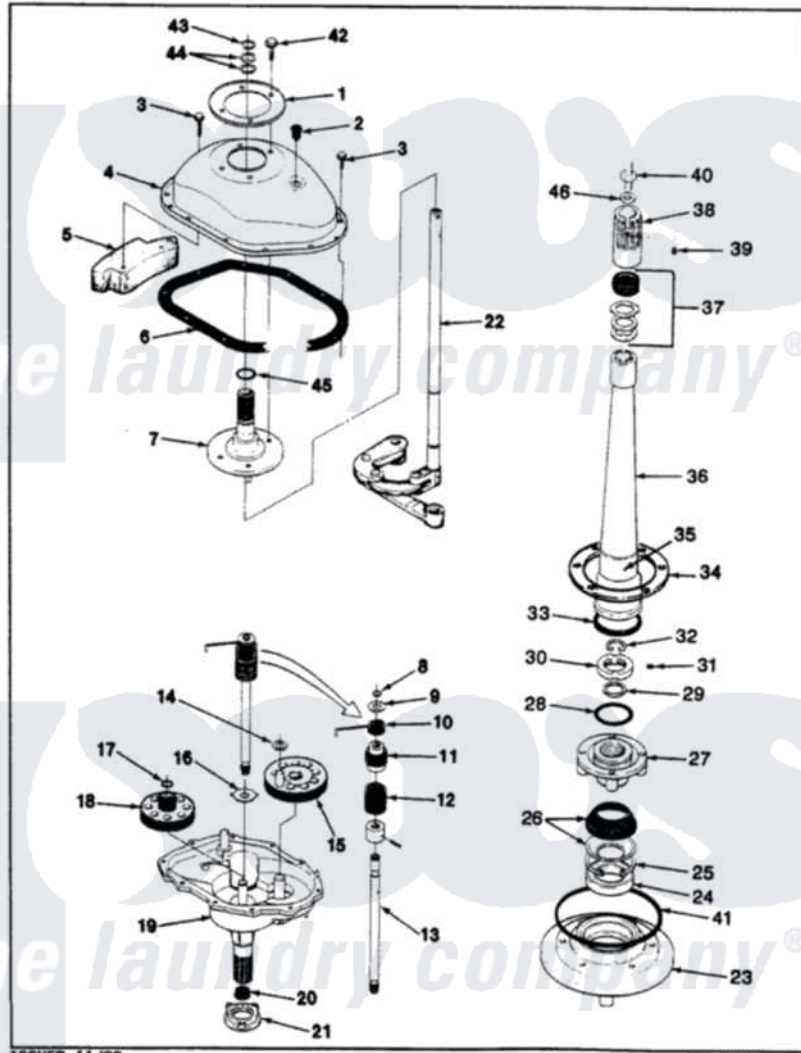

Crosley CW18P6H 07 - TRANSMISSION (REV. H-M)

CROSLEY CW18P6 TRANSMISSION & RELATED PARTS

ISSUED 11/89

Crosley Residential Crosley CW18P6H Washer Parts Parts Diagram 07 - TRANSMISSION (REV. H-M)
Click on the part number to view part

Item	Original Part Number	Replaced By	Status	Part Description
1	25-7941			"O" Ring, Agr Drive Shaft
2	35-2835	21001066		Bearing, Centerpost
3	35-2792	21001401		Center Pos
4	33-6790			Bearing, Agitator
"	35-2983		Not Available	CENTERPOST ASSY.
5	35-2906			Seal, Centerpost Bottom
6	35-2791			Nut, Spin Tube
7	25-7938			"O" Ring, Basket Drive Hub
8	35-3647	W10219156		Hub Seal
"	35-2715		Not Available	BASKET DRIVE HUB ASSY
9	35-2974			Hub Seal/Hub Assembly
10	35-2716	12001561		Bearing And Seal Housing Assembly
11	35-2972	12001561		Bearing And Seal Housing Assembly
"	35-2205			Bearing, Spin
12	25-7940		Not Available	RING, RETAINING (AG.