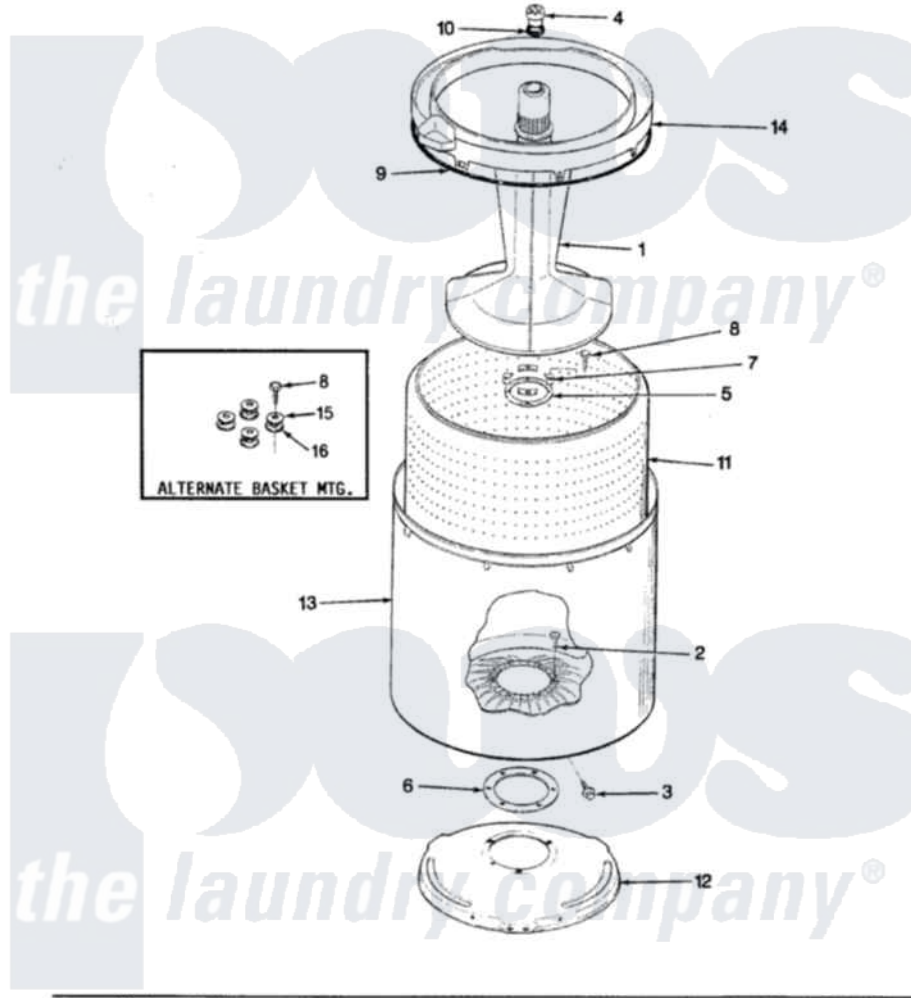

Crosley CW18P6H 09 - TUB (REV. H-M)

SECTION: TUB
MODEL: CW18P6

Issue Date: 6/90

Crosley [Residential Crosley CW18P6H Washer Parts](#) Parts Diagram 09 - TUB (REV. H-M)
Click on the part number to view part

Item	Original Part Number	Replaced By	Status	Part Description
1	35-3580			Agitator
"	35-2717	35-3580		Agitator
2	25-7947	21001063		Screw, Shoulder
3	25-7953	22002933		Screw
4	25-7948	W10309247		Screw
5	35-3685			Gasket, Basket To Centerpost
"	35-2980	35-3685		Gasket, Basket To Centerpost
6	35-3686			Gasket, Tub To Housing
"	35-2979			Gasket, Tub/Hsg
7	35-3014			Gasket And Reinf. Plate Assembly
8	25-7783	4356852		Screw
9	35-2328			Seal, Tub Top
10	35-2733			Cap, Agitator
11	35-3016		Not Available	BASKET ASSY
12	35-2978			Seal, Tub/Housing
13	35-3700			Tub Assembly

"	35-2952	35-3700	Tub Assembly
14	35-2262	Not Available	SHIELD, TUB TOP
"	35-2034	Not Available	TOP, TUB
"	35-3578	Not Available	TOP, TUB