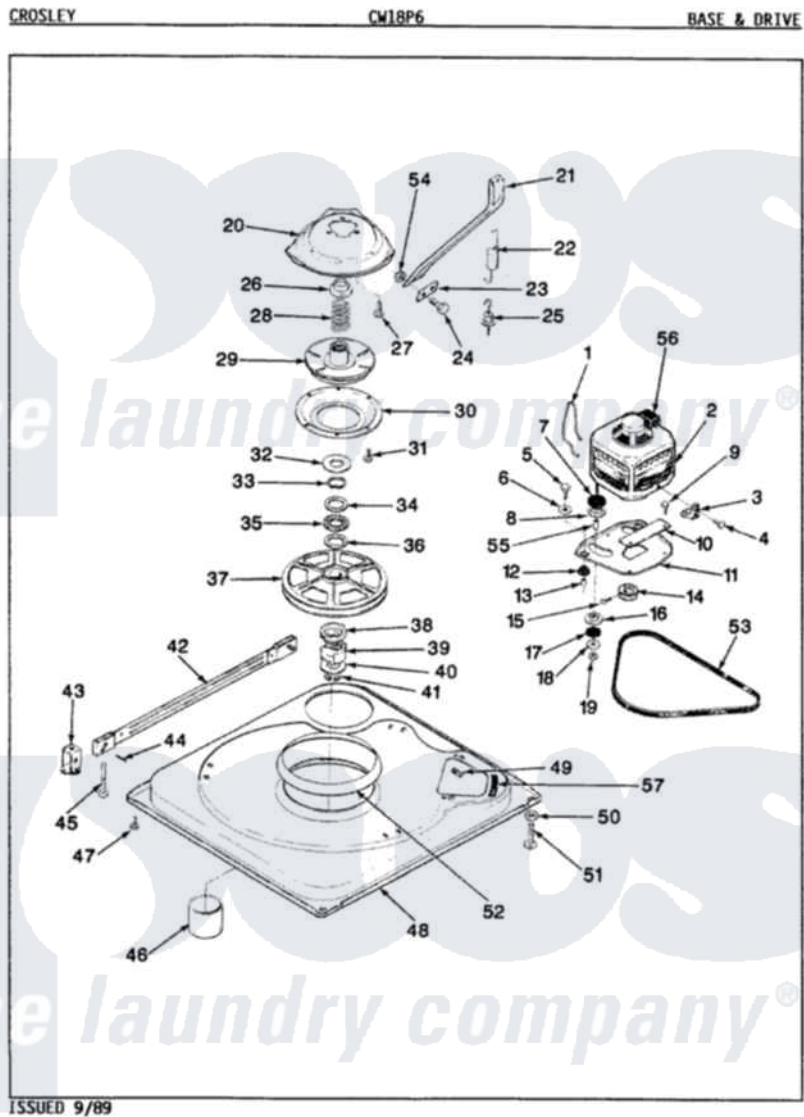

Crosley CW18P6W 01 - BASE & DRIVE (ORIG. REV. A-D)

Crosley Residential Crosley CW18P6W Washer Parts Parts Diagram 01 - BASE & DRIVE (ORIG. REV. A-D)
 Click on the part number to view part

Item	Original Part Number	Replaced By	Status	Part Description
1	35-0235			Spring, Motor Pivot
2	35-2030		Not Available	MOTOR
"	LA-2002		Not Available	MOTOR KIT
3	33-9945			Slide, Foot
4	25-7418	33001178		Back, Tumbler
5	25-7833	21001977		Screw
6	25-7834			Washer, Motor/Base Screw
7	33-9946			Isolator, Motor
8	33-9944	35-3570		Washer, Motor Pivot
9	25-3083	212951		Screw, No.6-32 X 1/4 Inch
10	33-9947		Not Available	DBL.PIVOT SLIDE
11	35-2810	21001783		Plate And Screw Assembly
"	35-2021	21001783		Plate And Screw Assembly
12	33-9941	35-3646		Isolator, Motor Plate
13	25-7831			Spacer, Mounting
14	35-2124	W10143344		Pulley