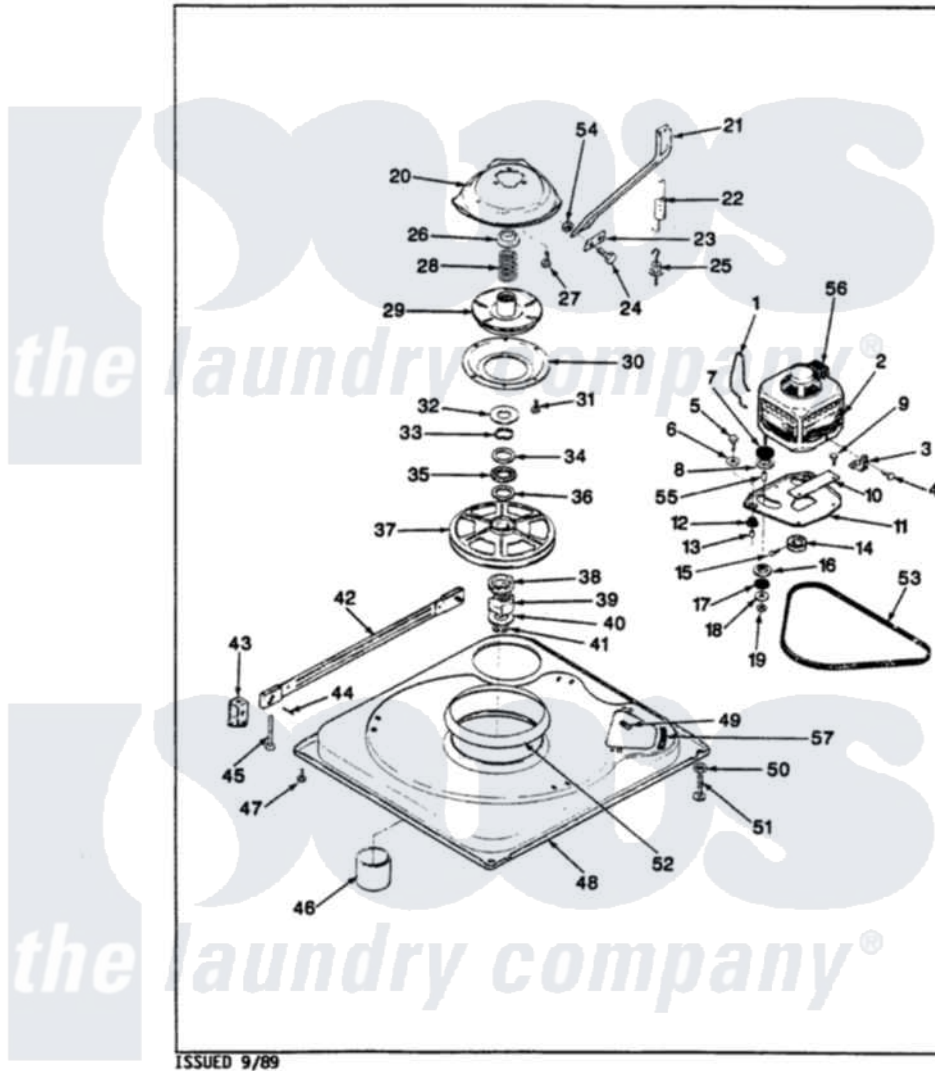

Crosley CW18P6W 02 - BASE & DRIVE (REV. E-G)

CROSLEY CW18P6 BASE & DR

Crosley [Residential Crosley CW18P6W Washer Parts](#) Parts Diagram 02 - BASE & DRIVE (REV. E-G)
 Click on the part number to view part

Item	Original Part Number	Replaced By	Status	Part Description
1	35-0235			Spring, Motor Pivot
2	LA-2002		Not Available	MOTOR KIT
"	35-2030		Not Available	MOTOR
3	33-9945			Slide, Foot
4	25-7418	33001178		Back, Tumbler
5	25-7833	21001977		Screw
6	25-7834			Washer, Motor/Base Screw
7	33-9946			Isolator, Motor
8	33-9944	35-3570		Washer, Motor Pivot
9	25-3083	212951		Screw, No.6-32 X 1/4 Inch
10	33-9947		Not Available	DBL.PIVOT SLIDE
11	35-2810	21001783		Plate And Screw Assembly
12	33-9941	35-3646		Isolator, Motor Plate
13	25-7831			Spacer, Mounting
14	35-2124	W10143344		Pulley
15	25-7117			Set Screw