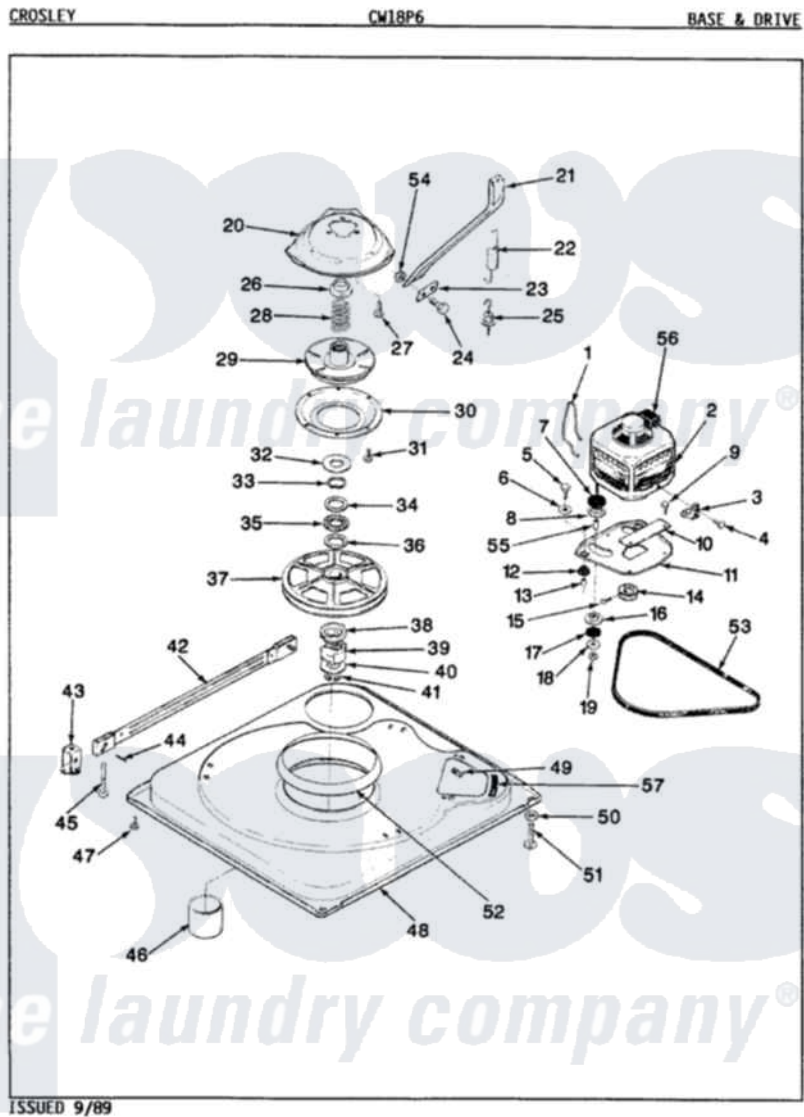

Crosley CW18P6W 03 - BASE & DRIVE (REV. H-M)

Crosley [Residential Crosley CW18P6W Washer Parts](#) Parts Diagram 03 - BASE & DRIVE (REV. H-M)
 Click on the part number to view part

Item	Original Part Number	Replaced By	Status	Part Description
1	35-0235			Spring, Motor Pivot
2	LA-2002		Not Available	MOTOR KIT
"	35-2030		Not Available	MOTOR
3	33-9945			Slide, Foot
4	25-7418	33001178		Back, Tumbler
5	25-7833	21001977		Screw
6	25-7833	21001977		Screw
7	33-9946			Isolator, Motor
8	33-9944	35-3570		Washer, Motor Pivot
9	35-2810	21001783		Plate And Screw Assembly
10	33-9941	35-3646		Isolator, Motor Plate
11	25-7831			Spacer, Mounting
12	35-2124	W10143344		Pulley
13	25-7117			Set Screw
14	33-9943	35-3571		Slide, Motor Pivot
15	33-9967			Washer, Motor Isolator

16	25-7047		Washer, Flat
17	25-7325	Y707702	Locknut
18	35-2681		Not Available
"	35-3658		SPRING, SUSPENSION
			Spring, Suspension
19	35-2976		Not Available
			HOOK, SUSPENSION SPRING
20	35-2049	21001881	Bar, Stabilizer
21	35-2046		Bracket, Stabilizer
22	35-2052		Pin, Stabilizer
23	35-2050	22004469	Leg And Foot Self Stabalizing
24	25-7828	489483	Screw 10-32 X 1/2
"	35-2039		Not Available
			PAD, FOOT
25	35-2984		Not Available
			BASE
26	25-7838	25-7845	Speednut, Motor
27	25-7915		Hex Nut
28	35-0772	25001119	Foot And Pad Assembly
"	35-0837	25001119	Foot And Pad Assembly
29	Y25-7951		Washer, Suspension Hook
30	35-2320	21352320	Belt, Drive
31	25-7830		Spacer
32	33-9765		Switch, Motor
33	35-2065		Pad, Motor Plate
34	35-2357	21002026	Snubber