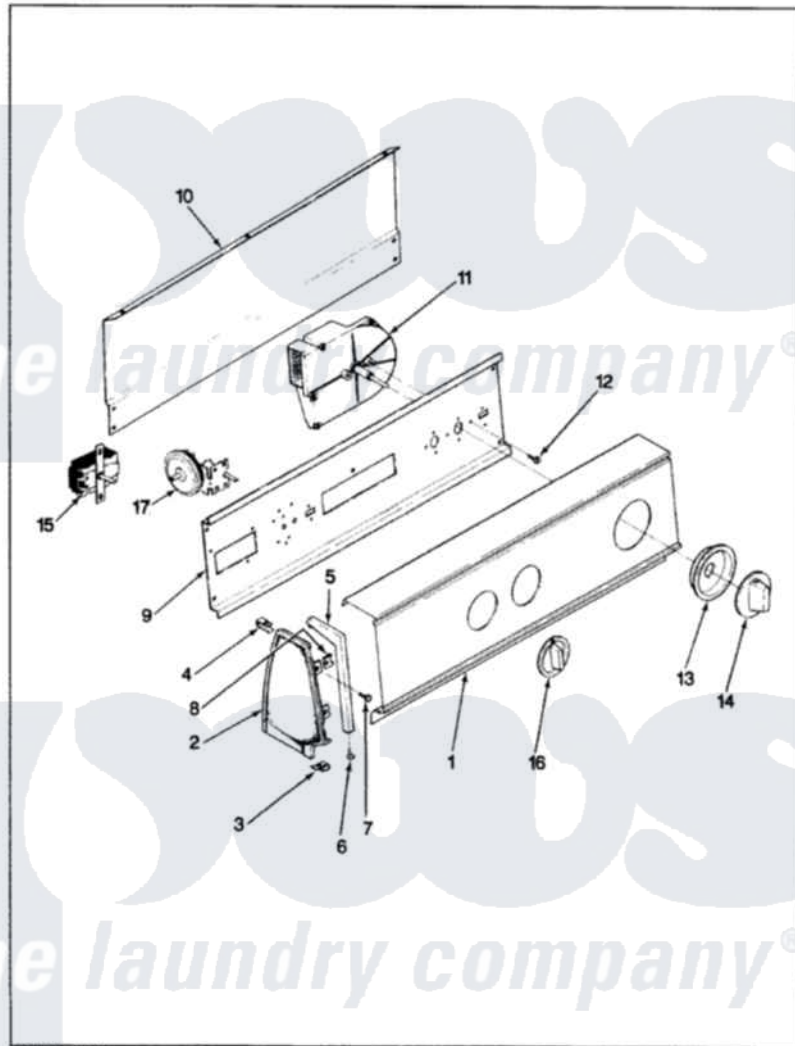

# Crosley CW18P6W 04 - CONTROL PANEL (ORIG. REV. A-D)

CROSLEY

CW18P6

BACKGUARD

ISSUED 9/89

Crosley Residential Crosley CW18P6W Washer Parts Parts Diagram 04 - CONTROL PANEL (ORIG. REV. A-D)  
 Click on the part number to view part

Item	Original Part Number	Replaced By	Status	Part Description
1	<a href="#">25-7793</a>			Screw
"	35-2474		Not Available	CONTROL PANEL
"	<a href="#">25-7702</a>			Speedclip, End Cap To Control Panel
2	<a href="#">53-0265</a>			LH Endcap
"	<a href="#">53-0264</a>			RH Endcap
"	35-2488	<a href="#">21001452</a>		Cap- End
"	35-2487	<a href="#">21001451</a>		Cap- End
3	34-9487		Not Available	PLATE, REINFORCEMENT
"	<a href="#">25-7851</a>			Speedclip, End Cap To Top
"	25-7697	<a href="#">25-2219</a>		Screw
4	<a href="#">25-7852</a>			Speedclip, Rr Shld To End Cap
"	25-7435	<a href="#">33002917</a>		Screw, No.10-16
5	53-0278		Not Available	TRIM, END CAP (LT)
"	53-0277		Not Available	TRIM, END CAP (RT)
6	<a href="#">25-7760</a>			Screw