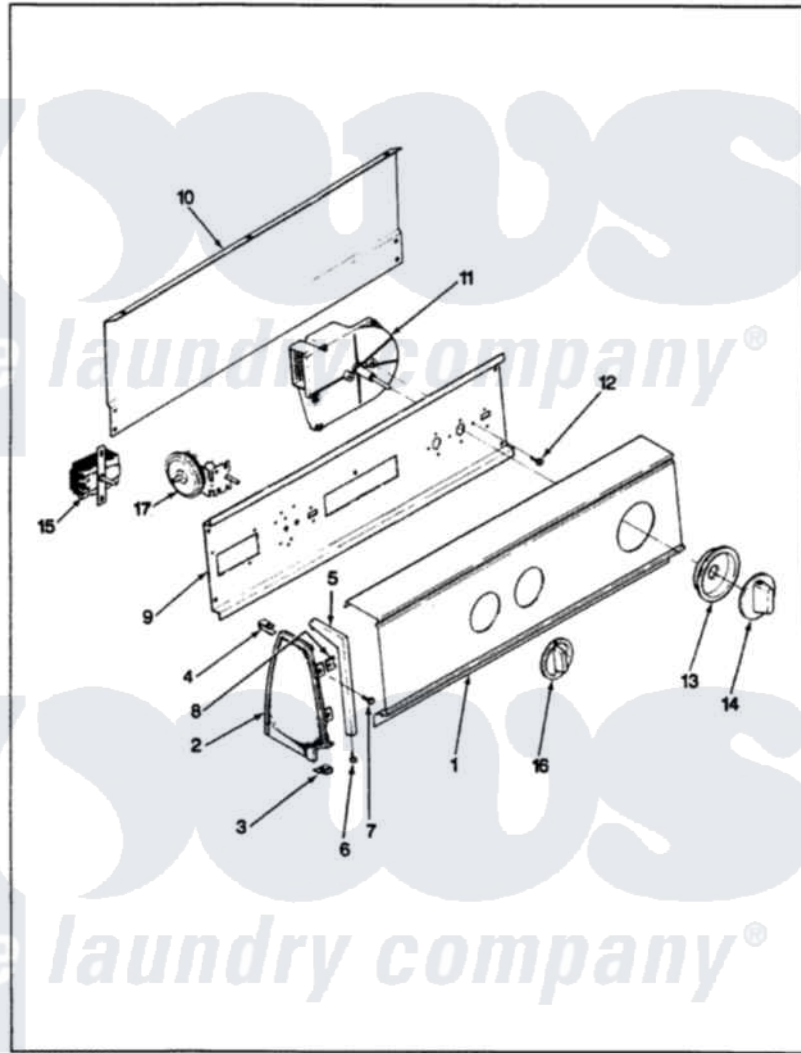

Crosley CW18P6W 05 - CONTROL PANEL (REV. E-G)

CROSLEY

CW18P6

BACKGUARD

ISSUED 9/89

Crosley [Residential Crosley CW18P6W Washer Parts](#) Parts Diagram 05 - CONTROL PANEL (REV. E-G)

[Click on the part number to view part](#)

Item	Original Part Number	Replaced By	Status	Part Description
1	25-7702			Speedclip, End Cap To Control Panel
"	35-2474		Not Available	CONTROL PANEL
"	25-7793			Screw
2	35-2488	21001452		Cap- End
"	35-2487	21001451		Cap- End
3	25-7851			Speedclip, End Cap To Top
"	25-7697	25-2219		Screw
"	34-9487		Not Available	PLATE, REINFORCEMENT
4	25-7435	33002917		Screw, No.10-16
"	25-7852			Speedclip, Rr Shld To End Cap
5	53-0277		Not Available	TRIM, END CAP (RT)
"	53-0278		Not Available	TRIM, END CAP (LT)
6	25-7760			Screw
7	25-3092	90767		Screw, 8A X 3/8 HeX Washer Head Tapping

8	25-7702		Speedclip, End Cap To Control Panel
9	53-1676		Shield, Control
10	25-3457		Screw, Sems
"	25-3092	90767	Screw, 8A X 3/8 HeX Washer Head Tapping
"	35-2688	21001460	Shield, Rear
11	35-2210	35-2749	Timer
12	25-0088	489483	Screw 10-32 X 1/2
13	35-0180	12500058	Knob Ski
14	35-0498	12500058	Knob Ski
15	35-0119		Rotary Switch
"	25-3092	90767	Screw, 8A X 3/8 HeX Washer Head Tapping
16	35-2256	21001283	Knob, Selector---Piq
"	25-3092	90767	Screw, 8A X 3/8 HeX Washer Head Tapping
17	35-2145	21001554	Switch, Water Level
"	25-3092	90767	Screw, 8A X 3/8 HeX Washer Head Tapping
NI	33-8304	Not Available	MANUAL, USE & CARE