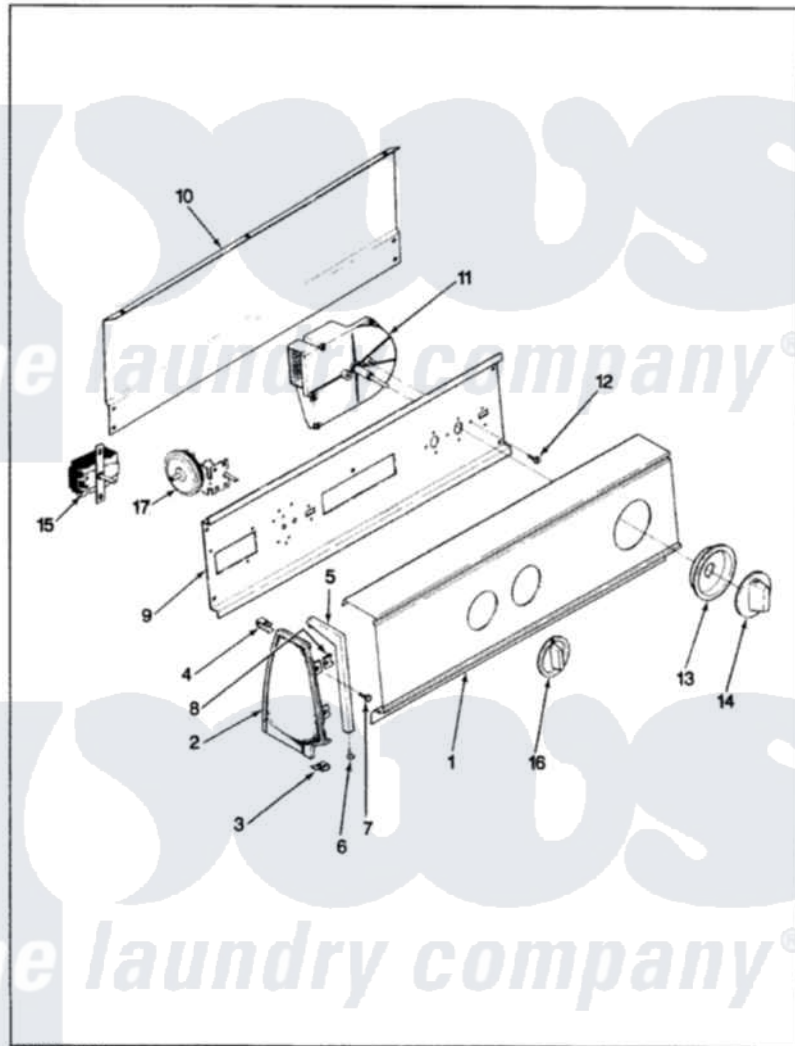

Crosley CW18P6W 06 - CONTROL PANEL (REV. H-M)

CROSLEY

CW18P6

BACKGUARD

ISSUED 9/89

Crosley [Residential Crosley CW18P6W Washer Parts](#) Parts Diagram 06 - CONTROL PANEL (REV. H-M)
 Click on the part number to view part

Item	Original Part Number	Replaced By	Status	Part Description
1	25-7702			Speedclip, End Cap To Control Panel
"	25-7793			Screw
"	35-2474		Not Available	CONTROL PANEL
2	35-2488	21001452		Cap- End
"	35-2487	21001451		Cap- End
3	34-9487		Not Available	PLATE, REINFORCEMENT
"	25-7697	25-2219		Screw
"	25-7851			Speedclip, End Cap To Top
4	25-7435	33002917		Screw, No.10-16
"	25-7852			Speedclip, Rr Shld To End Cap
5	53-0278		Not Available	TRIM, END CAP (LT)
"	53-0277		Not Available	TRIM, END CAP (RT)
6	25-7760			Screw
7	25-3092	90767		Screw, 8A X 3/8 HeX Washer Head Tapping

8	25-7702		Speedclip, End Cap To Control Panel
9	53-1676		Shield, Control
10	25-7853	25-7933	Ring, Retaining
"	25-3092	90767	Screw, 8A X 3/8 HeX Washer Head Tapping
"	25-3457		Screw, Sems
"	35-2688	21001460	Shield, Rear
11	35-2210	35-2749	Timer
12	25-0205	216412	Screw, Bracket To Timer
13	35-0180	12500058	Knob Ski
14	35-2486	12500058	Knob Ski
15	35-2838	35-2839	Switch
"	25-3092	90767	Screw, 8A X 3/8 HeX Washer Head Tapping
16	25-3092	90767	Screw, 8A X 3/8 HeX Washer Head Tapping
"	35-2256	21001283	Knob, Selector---Piq
17	35-3283	21001554	Switch, Water Level
"	25-3092	90767	Screw, 8A X 3/8 HeX Washer Head Tapping
"	35-2503	Not Available	MANUAL, U&C INSERT
"	35-2145	21001554	Switch, Water Level