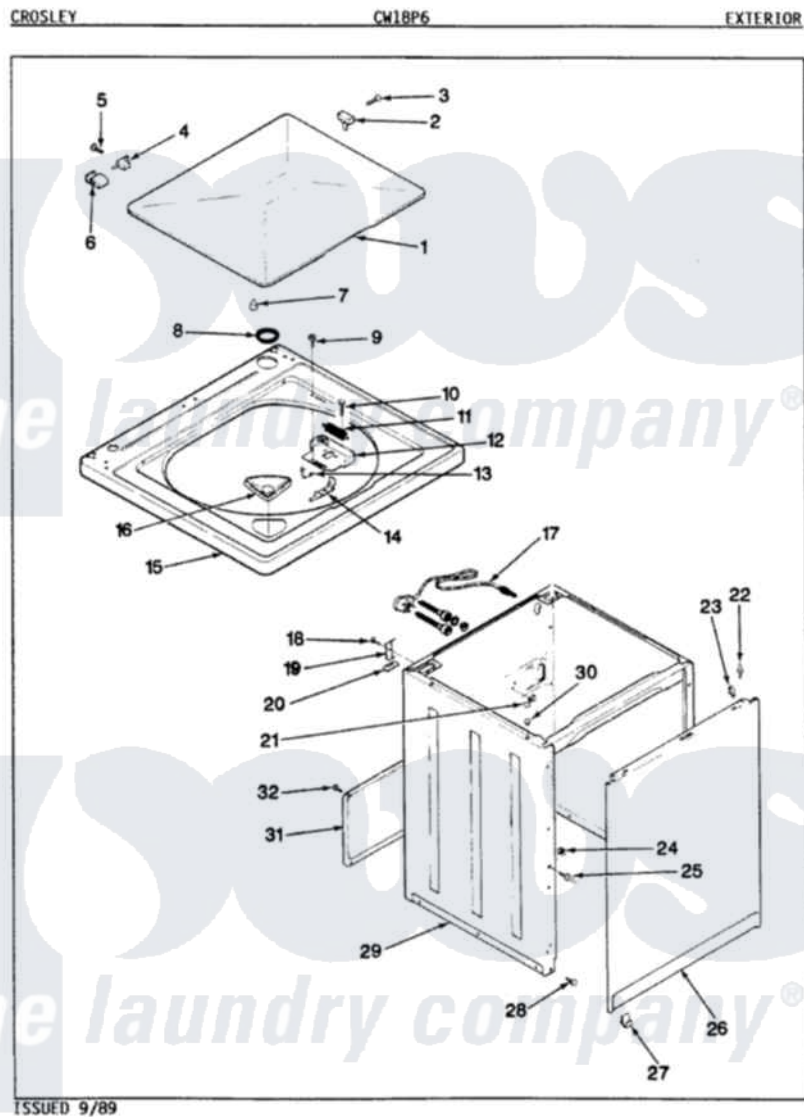

Crosley CW18P6W 07 - EXTERIOR (ORIG. REV. A-D)

Crosley Residential Crosley CW18P6W Washer Parts Parts Diagram 07 - EXTERIOR (ORIG. REV. A-D)
 Click on the part number to view part

Item	Original Part Number	Replaced By	Status	Part Description
1	35-2026			Lid
2	25-7436			Nylite Washer
"	43-0057			Actuator, Door Switch
3	25-7438			Screw
4	35-2045			Pin, Hinge
"	25-7086	Y0308025		Washer, Stainless Steel
5	25-7893			Screw
6	35-2044			Hinge, Lid
7	35-0581			Bumper, Door
8	35-2064			Bushing, Insulating
"	35-2063			Bushing, Insulator
9	25-7463	7101P012-60		Screw
10	25-7437	40040701		Screw, Tapping No.6b-20
11	33-9064	12001187		Kit, Lid Switch Assembly
"	33-8911	12001187		Kit, Lid Switch Assembly
12	33-8289	12001187		Kit, Lid Switch Assembly

13	25-7878		Clip
14	33-9063	12001187	Kit, Lid Switch Assembly
15	35-2027	35-2739	Top, Cabinet
"	35-2739		Top, Cabinet
16	33-9906	21001167	Dispenser, Bleach
17	35-0680		Not Available
18	25-7893		CORD, POWER
18	25-7893		Screw
19	33-7450	35-2846	Hinge, Cabinet Top
20	33-0930		Pad, Top Hinge
21	33-6099		Clamp
22	53-0643		Pin, Locator
23	34-9701		Guide, Cabinet
24	25-0224	3400029	Nut, Adapter Plate
25	53-0643		Pin, Locator
26	35-2084		Panel, Front
27	53-0120		Clip, Front Panel
28	33-2653		Bumper, Cabinet
29	35-2106	21001871	Cabinet
30	33-2653		Bumper, Cabinet
31	35-2108	21001871	Cabinet
32	25-7733	681414	Screw, 10AB X 1/2