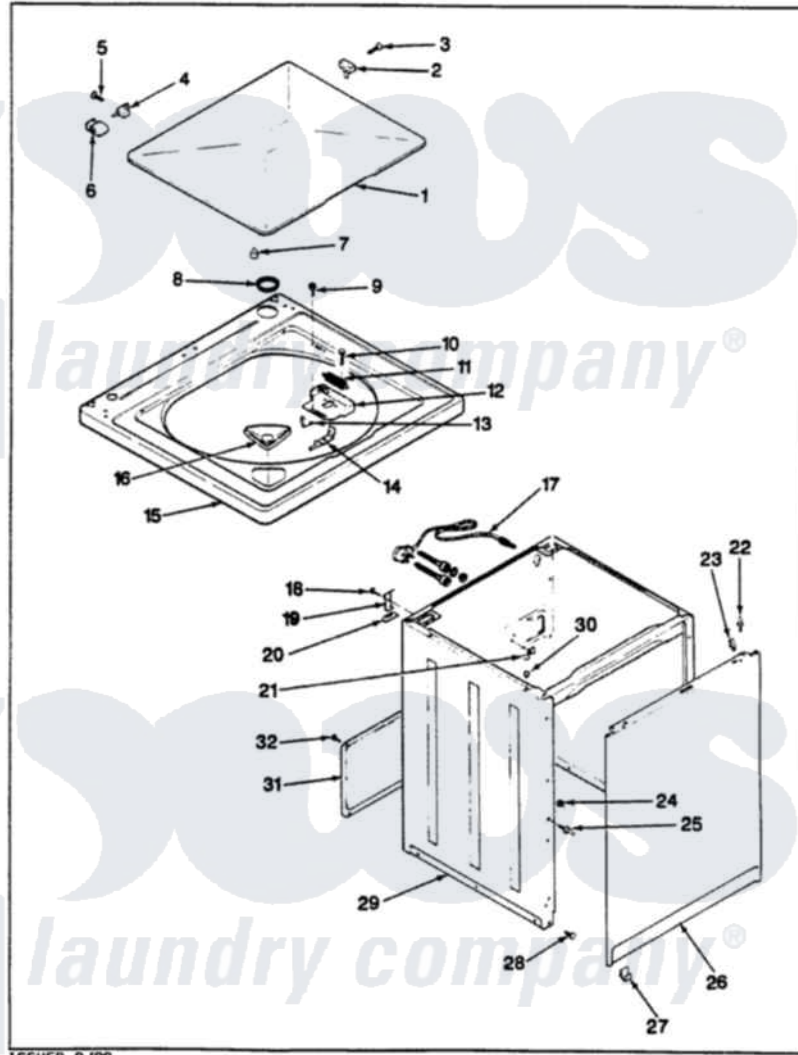

Crosley CW18P6W 08 - EXTERIOR (REV. E-G)

CROSLEY CW18P6 EXTERIOR

Crosley Residential Crosley CW18P6W Washer Parts Parts Diagram 08 - EXTERIOR (REV. E-G)
 Click on the part number to view part

Item	Original Part Number	Replaced By	Status	Part Description
1	35-2026			Lid
2	25-7436			Nylite Washer
"	43-0057			Actuator, Door Switch
3	25-7438			Screw
4	25-7086	Y0308025		Washer, Stainless Steel
"	35-2045			Pin, Hinge
5	25-7893			Screw
6	35-2044			Hinge, Lid
7	35-0581			Bumper, Door
8	35-2064			Bushing, Insulating
"	35-2063			Bushing, Insulator
9	25-7463	7101P012-60		Screw
10	25-7437	40040701		Screw, Tapping No.6b-20
11	33-9064	12001187		Kit, Lid Switch Assembly
"	33-8911	12001187		Kit, Lid Switch Assembly
12	33-8289	12001187		Kit, Lid Switch Assembly

13	25-7878		Clip
14	33-9063	12001187	Kit, Lid Switch Assembly
15	35-2739		Top, Cabinet
16	33-9906	21001167	Dispenser, Bleach
17	35-0680		Not Available
18	25-7893		CORD, POWER
19	33-7450	35-2846	Screw
20	33-0930		Hinge, Cabinet Top
21	33-6099		Pad, Top Hinge
22	53-0643		Clamp
23	34-9701		Pin, Locator
24	25-0224	3400029	Guide, Cabinet
25	53-0643		Nut, Adapter Plate
26	35-2084		Pin, Locator
27	53-0120		Panel, Front
28	33-2653		Clip, Front Panel
29	35-2106	21001871	Bumper, Cabinet
30	33-2653		Cabinet
31	35-2108	21001871	Bumper, Cabinet
32	25-7733	681414	Cabinet
			Screw, 10AB X 1/2