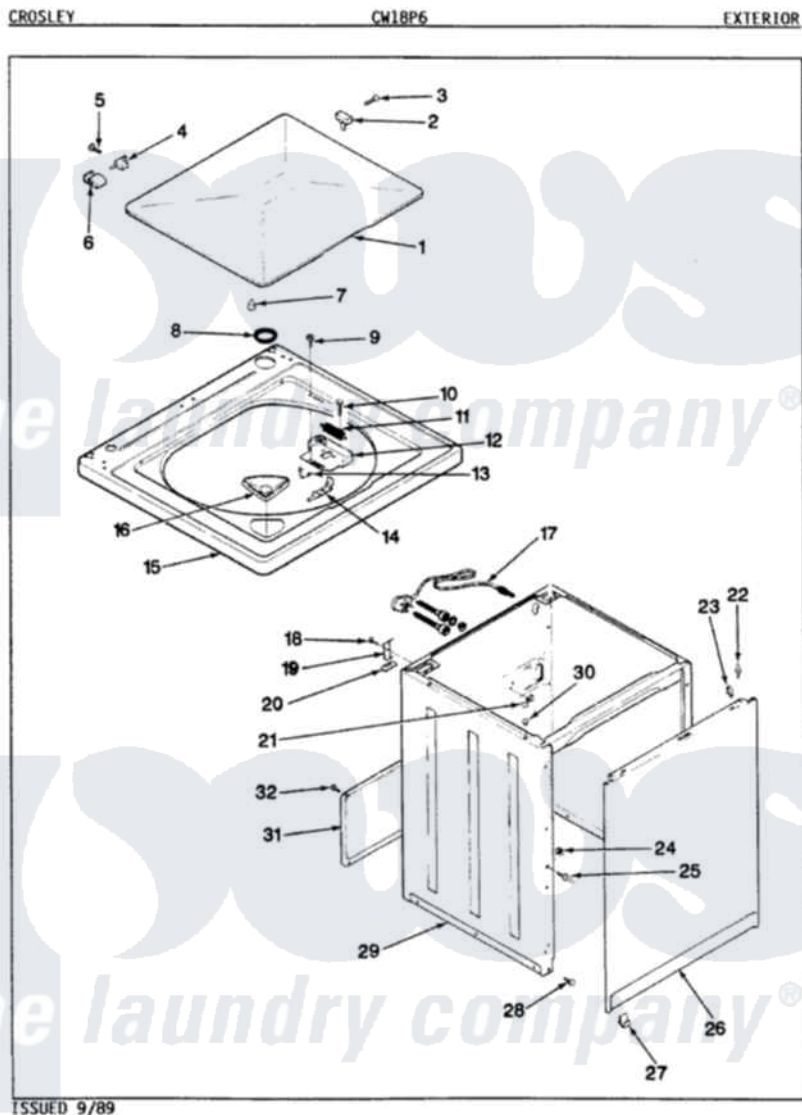

Crosley CW18P6W 09 - EXTERIOR (REV. H-M)

Crosley Residential Crosley CW18P6W Washer Parts Parts Diagram 09 - EXTERIOR (REV. H-M)
 Click on the part number to view part

Item	Original Part Number	Replaced By	Status	Part Description
1	35-2026			Lid
2	25-7436			Nylite Washer
"	43-0057			Actuator, Door Switch
3	25-7438			Screw
4	25-7086	Y0308025		Washer, Stainless Steel
"	35-2045			Pin, Hinge
5	25-7893			Screw
6	35-2044			Hinge, Lid
7	35-0581			Bumper, Door
8	35-2063			Bushing, Insulator
"	35-2064			Bushing, Insulating
9	25-7463	7101P012-60		Screw
10	25-7437	40040701		Screw, Tapping No.6b-20
11	35-2814	12001187		Kit, Lid Switch Assembly
12	35-2795	12001187		Kit, Lid Switch Assembly
13	25-7878			Clip

14	35-2805	12001187	Kit, Lid Switch Assembly
15	35-2739		Top, Cabinet
16	33-9906	21001167	Dispenser, Bleach
17	35-0680		Not Available
18	25-7893		CORD, POWER
19	33-7450	35-2846	Screw
20	33-0930		Hinge, Cabinet Top
21	25-7796	596669	Pad, Top Hinge
22	53-0643		Clamp, Manifold
23	25-7220		Pin, Locator
24	25-0224	3400029	Clip, Cabinet Top
25	53-0643		Nut, Adapter Plate
26	35-2084		Pin, Locator
27	53-0120		Panel, Front
28	33-2653		Clip, Front Panel
29	35-2106	21001871	Bumper, Cabinet
30	33-2653		Cabinet
31	35-2108	21001871	Bumper, Cabinet
32	25-7733	681414	Cabinet
			Screw, 10AB X 1/2