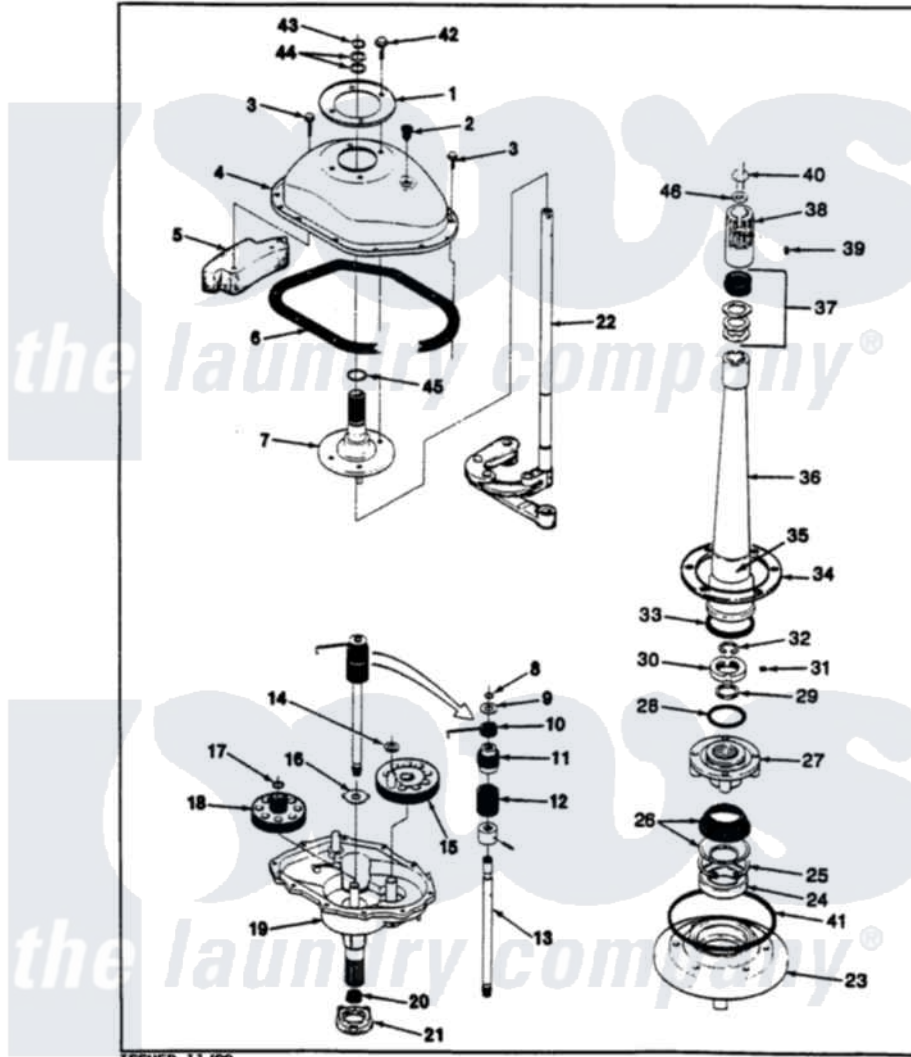

Crosley CW18P6W 11 - TRANSMISSION (REV. E-G)

CROSLEY CW18P6 TRANSMISSION & RELATED PARTS

ISSUED 11/89

Crosley Residential Crosley CW18P6W Washer Parts Parts Diagram 11 - TRANSMISSION (REV. E-G)
 Click on the part number to view part

Item	Original Part Number	Replaced By	Status	Part Description
1	33-9893	33-7187		Covr Reinforcmt
2	35-2621			Plug, Oil Fill
"	33-9373		Not Available	OIL FILL PLUG
3	25-7916			Bolt
4	33-4286N			Transmission Cover Kit
"	35-2620		Not Available	COVER, TRANSMISSION
5	35-2130		Not Available	COUNTER WEIGHT
"	35-2642			Counterweight
6	35-1030		Not Available	GASKET, TRANSMISSION HOUSING
7	35-2654			Drive Tube Assembly
"	33-8763	33-4286N		Transmission Cover Kit
8	25-7847			Ring, Retaining
9	25-7416		Not Available	WASHER, FLAT
10	33-6114	33-6463		Spring
11	35-2001			Pinion, Drive
12	33-3195		Not Available	SPRING