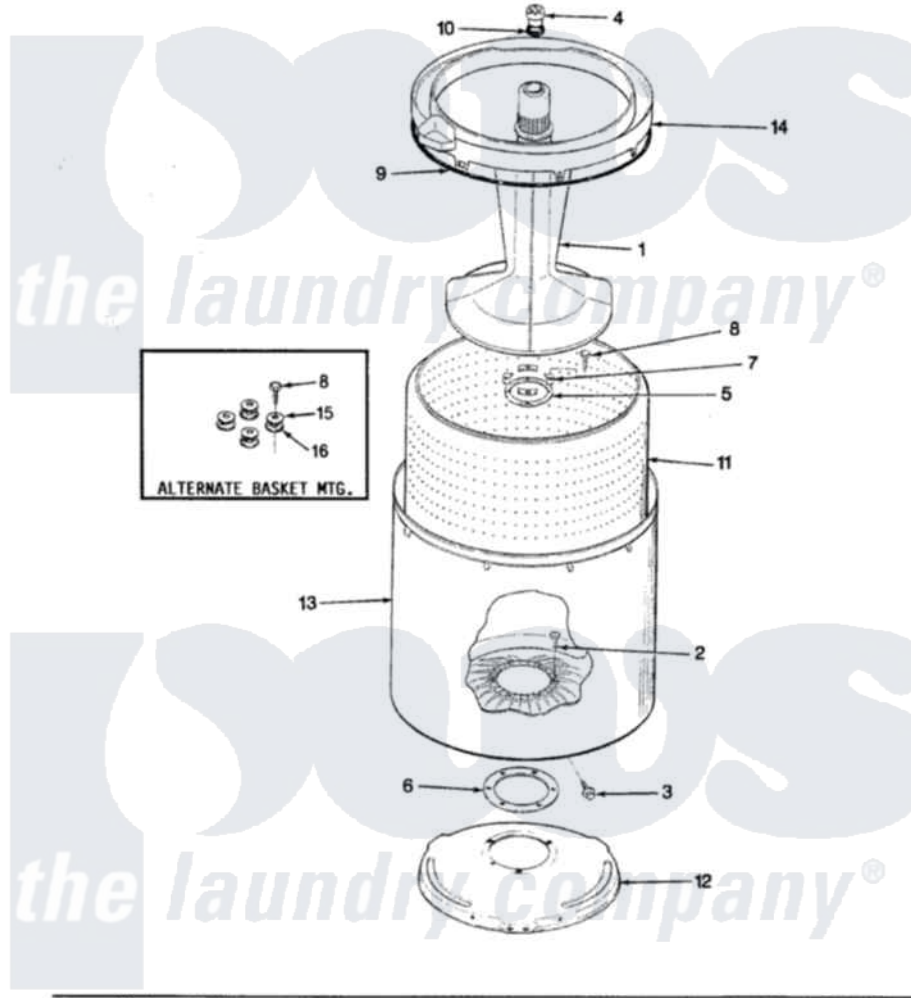

Crosley CW18P6W 13 - TUB (ORIG. REV. A-D)

SECTION: TUB
MODEL: CW18P6

Issue Date: 6/90

Crosley [Residential Crosley CW18P6W Washer Parts](#) Parts Diagram 13 - TUB (ORIG. REV. A-D)
Click on the part number to view part

Item	Original Part Number	Replaced By	Status	Part Description
1	35-2456	33-4352		Agitator
2	35-2062	21001063		Screw, Shoulder
3	25-7914	22002933		Screw
4	33-6241			Cap
5	33-8959			Gasket
6	35-2061			Gasket, Tub To Housing
7	35-8799		Not Available	REINFORCEMENT PLATE
8	25-7783	4356852		Screw
9	35-2328			Seal, Tub Top
10	25-7330			Rubber Washer
11	35-2381		Not Available	BASKET ASSY-WHITE
12	35-2023			Tub Support
"	35-2529		Not Available	TUB SUPPORT
13	35-2038			Tub
14	35-2034		Not Available	TOP, TUB
15	25-7921		Not Available	STEEL WASHER