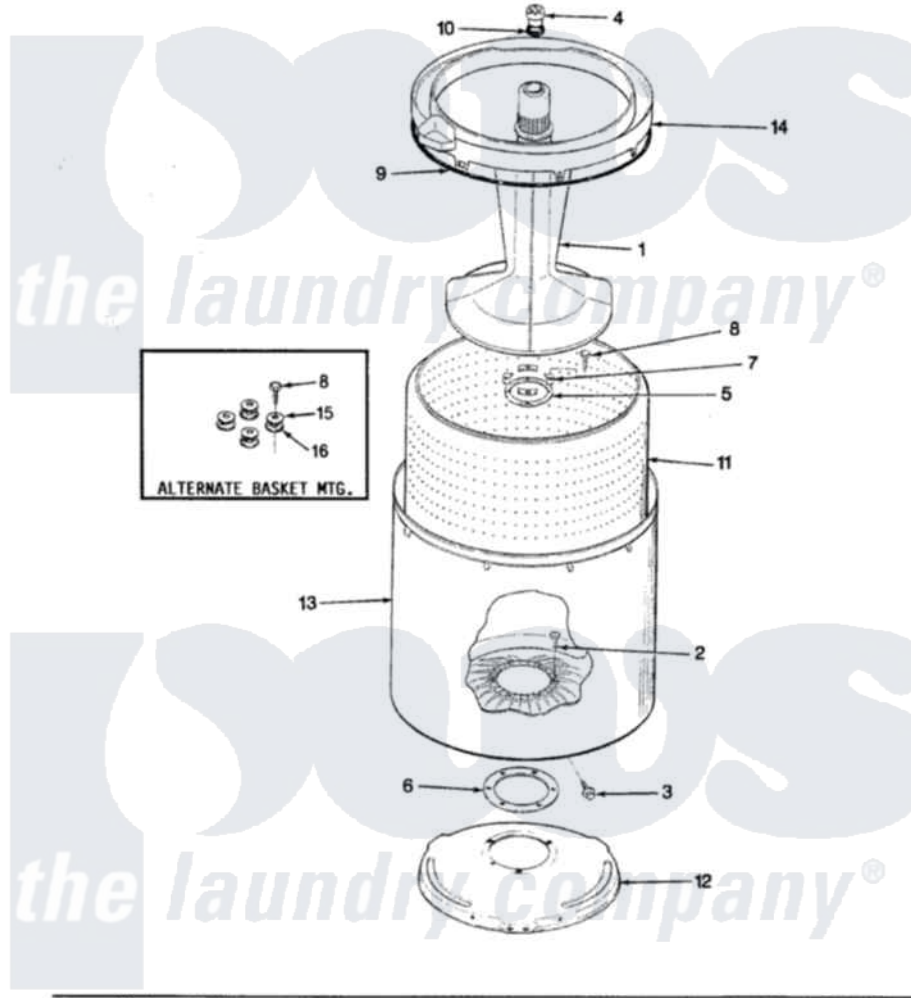

Crosley CW18P6W 15 - TUB (REV. H-M)

SECTION: TUB
MODEL: CW18P6

Issue Date: 6/90

Crosley [Residential Crosley CW18P6W Washer Parts](#) Parts Diagram 15 - TUB (REV. H-M)
Click on the part number to view part

Item	Original Part Number	Replaced By	Status	Part Description
1	35-3580			Agitator
"	35-2717	35-3580		Agitator
2	25-7947	21001063		Screw, Shoulder
3	25-7953	22002933		Screw
4	25-7948	W10309247		Screw
5	35-3685			Gasket, Basket To Centerpost
"	35-2980	35-3685		Gasket, Basket To Centerpost
6	35-3686			Gasket, Tub To Housing
"	35-2979			Gasket, Tub/Hsg
7	35-3014			Gasket And Reinf. Plate Assembly
8	25-7783	4356852		Screw
9	35-2328			Seal, Tub Top
10	35-2733			Cap, Agitator
11	35-3016		Not Available	BASKET ASSY
12	35-2978			Seal, Tub/Housing
13	35-3700			Tub Assembly

"	35-2952	35-3700	Tub Assembly
14	35-2262	Not Available	SHIELD, TUB TOP
"	35-2034	Not Available	TOP, TUB
"	35-3578	Not Available	TOP, TUB