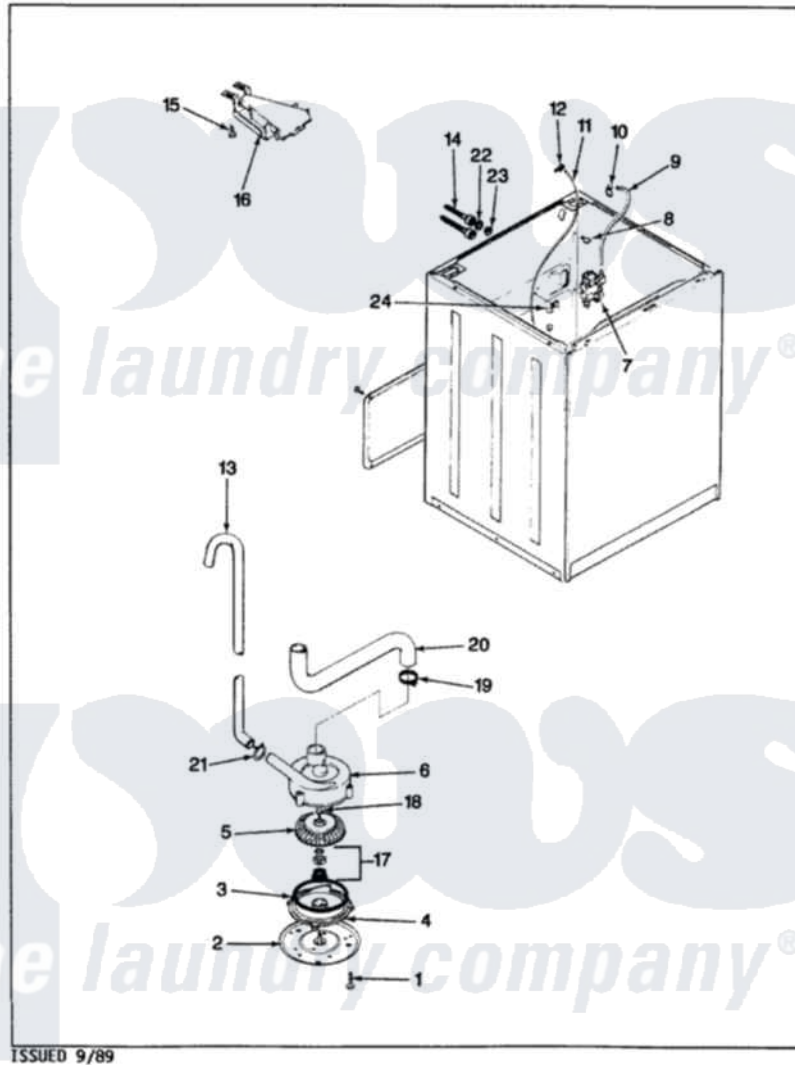

Crosley CW18P6W 18 - WATER CARRYING (REV. H-M)

CROSLEY CW18P6 WATER CARRYING & PUMP ASSEMBLY

ISSUED 9/89

Crosley Residential Crosley CW18P6W Washer Parts Parts Diagram 18 - WATER CARRYING (REV. H-M)
 Click on the part number to view part

Item	Original Part Number	Replaced By	Status	Part Description
1	25-7405	3196164		Screw
2	33-6035		Not Available	PLATE & PULLEY ASSY.
3	33-6032			Gasket
4	35-2058			Base, Pump
5	35-2057	35-6465		Pump Assem
6	35-2099	35-6465		Pump Assem
"	35-2344			Restrictor, Flow
"	35-2056		Not Available	HOUSING, PUMP
7	25-7220			Clip, Cabinet Top
"	35-2374	35-2374N		Valve, Water
8	25-7867	596669		Clamp, Manifold
9	35-2378	12002749		Hose, Flume Kit
10	25-7867	596669		Clamp, Manifold
11	35-2322	21001748		Hose, Pressure Switch
"	35-2261		Not Available	PAD, PRESSURE SWITCH HOSE
12	33-6099			Clamp

13	35-2896	211704	Hose, Drain
14	35-0873	76313	Hosefill
"	33-7046	89503	Hose-Inlet
15	25-3092	90767	Screw, 8A X 3/8 HeX Washer Head Tapping
16	35-2051	21001760	Flume Assembly / Water Diverter
17	35-0707		Seal, Seat And "O" Ring
18	25-7894	W10001180	Screw
19	25-6069	Not Available	CORBIN CLAMP
"	25-6068	285655	Clamp, Hose
20	35-3584	21001915	Hose, Tub To Pump
"	35-2982		Hose Tub To Pump
21	25-7080	285655	Clamp, Hose
22	25-7048		Washer
23	33-7313	33-4264N	Strainer And Washer Kit
24	25-7796	596669	Clamp, Manifold